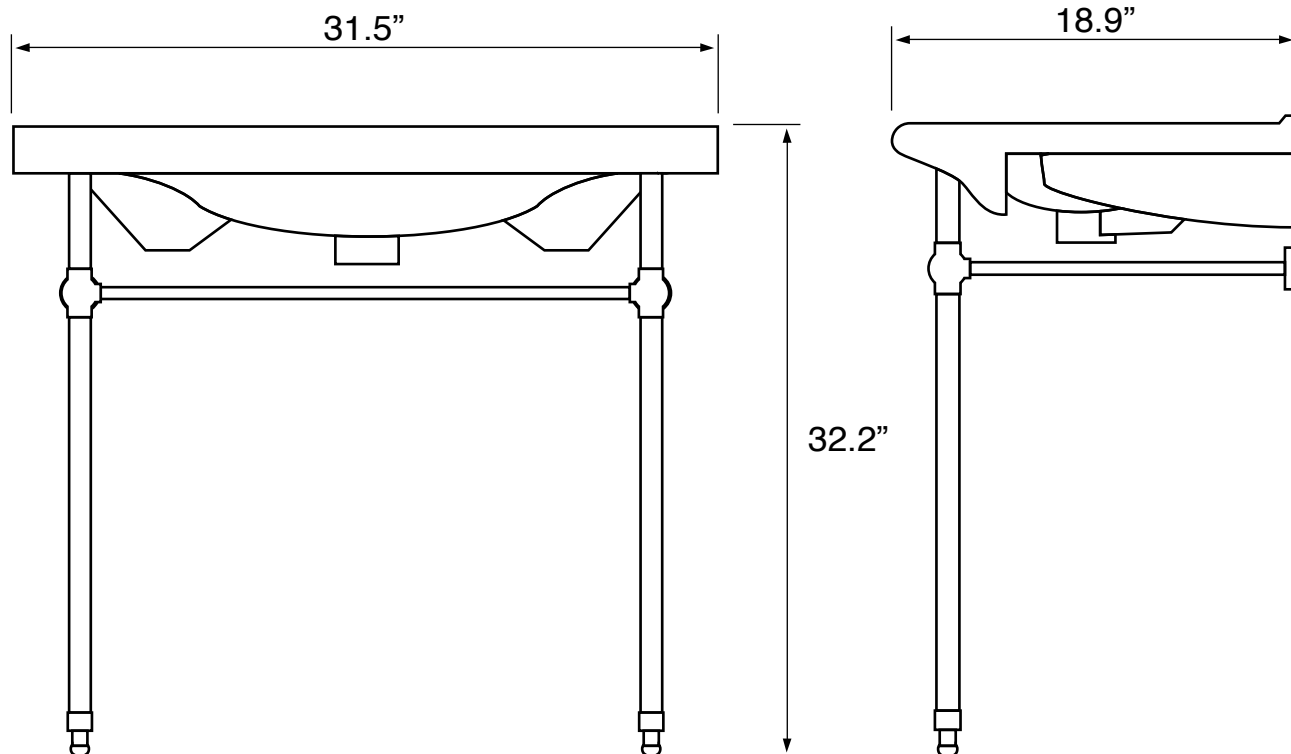

Features

- With overflow.
- Modern design.

Material

- White ceramic bathroom sink.
- Polished chrome stainless steel console stand.

Installation

- Console installation.

Configurations

- Single Hole.
- Three Hole (8-inch centers).

See website for warranty information details.

Technical Information

Bowl type:	Single
Installation:	Console
Bowl dimensions:	Depth: 4.25"
	Width: 12"
	Length: 17"
Drain hole:	1.75"
Faucet hole:	1.38"
Hole configurations:	1, 3
Weight:	40 lbs