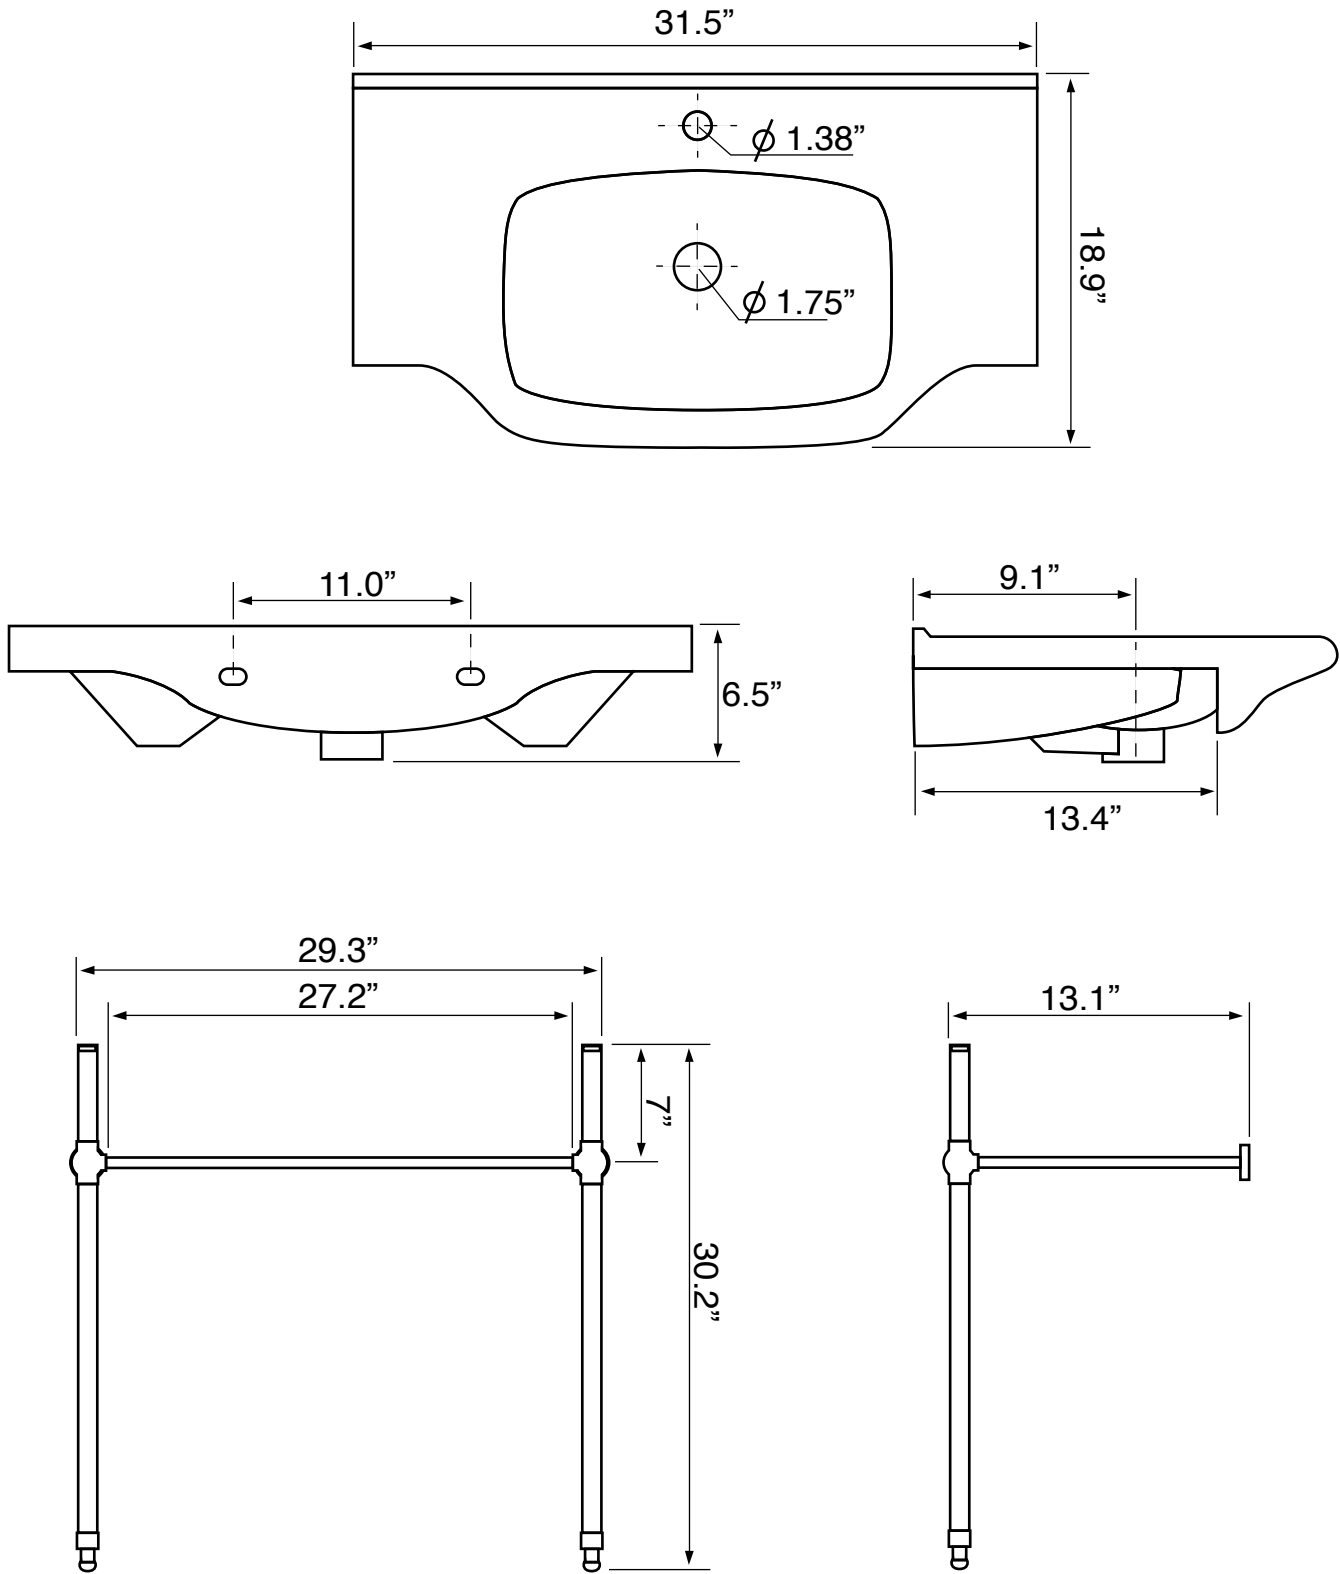

Features

- With overflow.
- Modern design.

Material

- White ceramic bathroom sink.
- Polished chrome stainless steel console stand.

Installation

- Console installation.

Configurations

- Single Hole.
- Three Hole (8-inch centers).

See website for warranty information details.

Technical Information

Bowl type:	Single
Installation:	Console
Bowl dimensions:	Depth: 4.25"
	Width: 12"
	Length: 17"
Drain hole:	1.75"
Faucet hole:	1.38"
Hole configurations:	1, 3
Weight:	40 lbs