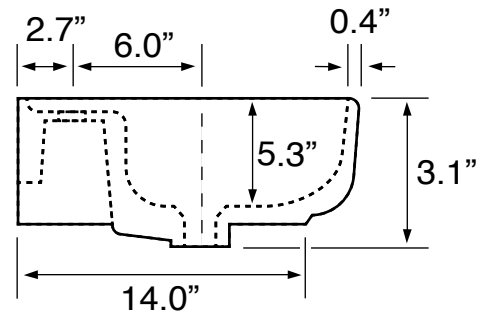

### Installation

- Semi-pedestal installation.

### Configurations

- Single Hole.
- Three Hole (8-inch centers).

## Technical Information

Bowl type:	Single
Installation:	Pedestal
Bowl dimensions:	Depth: 5.3" Width: 12.0" Length: 28.8"
Drain hole:	1.75"
Faucet hole:	1.38"
Hole configurations:	1, 3
Weight:	45 lbs