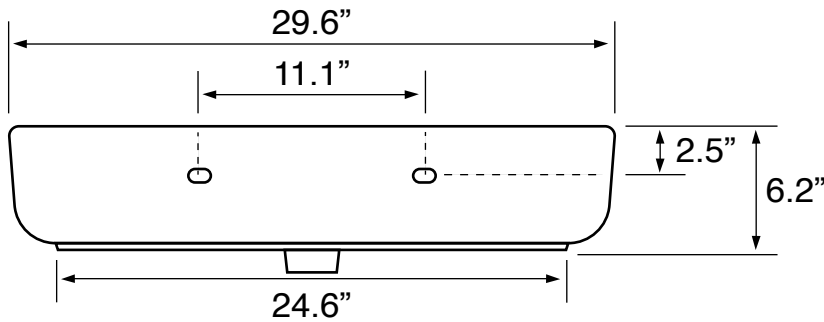

### Installation

- Semi-pedestal installation.

### Configurations

- Single Hole.
- Three Hole (8-inch centers).

## Technical Information

Bowl type:	Single
Installation:	Pedestal
Bowl dimensions:	Depth: 5.3" Width: 12.0" Length: 28.8"
Drain hole:	1.75"
Faucet hole:	1.38"
Hole configurations:	1, 3
Weight:	45 lbs