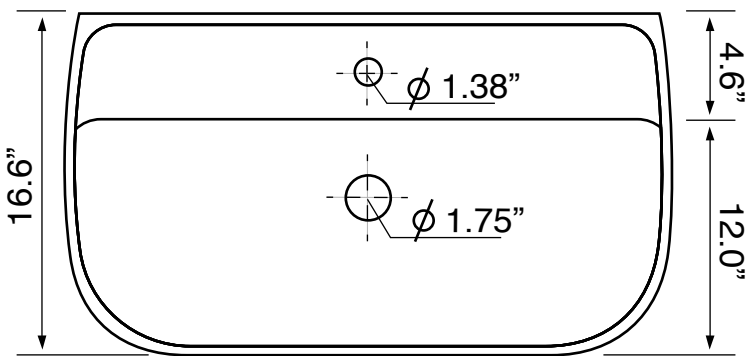

### Installation

- Semi-pedestal installation.

### Configurations

- Single Hole.
- Three Hole (8-inch centers).

## Technical Information

Bowl type:	Single
Installation:	Pedestal
Bowl dimensions:	Depth: 5.3" Width: 12.0" Length: 28.8"
Drain hole:	1.75"
Faucet hole:	1.38"
Hole configurations:	1, 3
Weight:	45 lbs