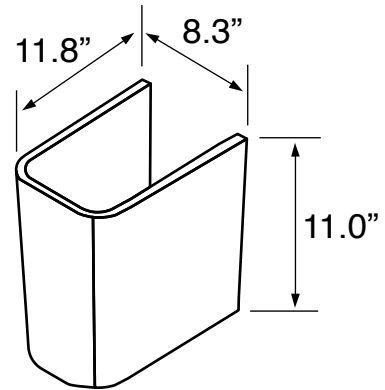

### Installation

- Semi-pedestal installation.

### Configurations

- Single Hole.
- Three Hole (8-inch centers).

## Technical Information

Bowl type:	Single
Installation:	Pedestal
Bowl dimensions:	Depth: 5.3" Width: 12.0" Length: 28.8"
Drain hole:	1.75"
Faucet hole:	1.38"
Hole configurations:	1, 3
Weight:	45 lbs