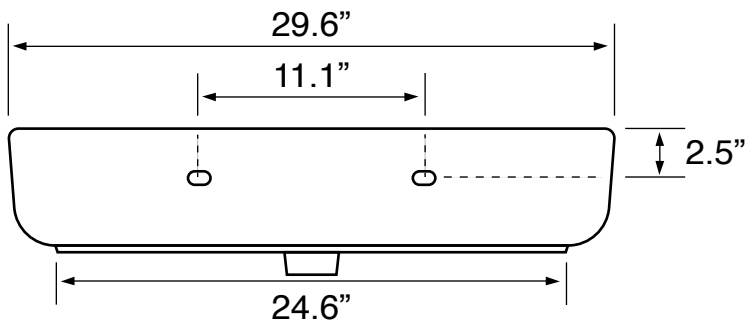

Features

- With overflow.
- Modern design.

Material

- White ceramic bathroom sink.

Installation

- Wall mounted installation.
- Vessel installation.

Configurations

- Single Hole.
- Three Hole (8-inch centers).

Nameek's One-Year Limited Warranty

See website for warranty information details.

Technical Information

Bowl type:	Single
Installation:	Wall mounted Vessel
Bowl dimensions:	Depth: 5.3" Width: 12.0" Length: 28.8"
Drain hole:	1.75"
Faucet hole:	1.38"
Hole configurations:	1, 3
Weight:	45 lbs