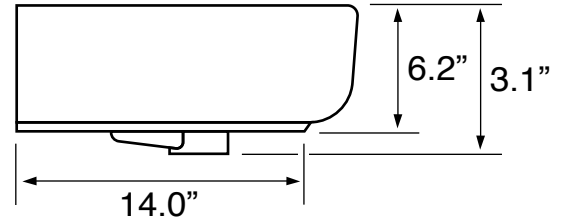

Features

- With overflow.
- Modern design.

Material

- White ceramic bathroom sink.

Installation

- Wall mounted installation.
- Vessel installation.

Configurations

- Single Hole.
- Three Hole (8-inch centers).

Nameek's One-Year Limited Warranty

See website for warranty information details.

Technical Information

Bowl type:	Single
Installation:	Wall mounted Vessel
Bowl dimensions:	Depth: 5.3" Width: 12.0" Length: 28.8"
Drain hole:	1.75"
Faucet hole:	1.38"
Hole configurations:	1, 3
Weight:	45 lbs