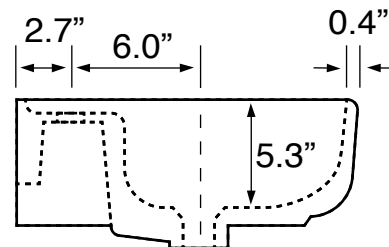

Features

- With overflow.
- Modern design.

Material

- White ceramic bathroom sink.

Installation

- Wall mounted installation.
- Vessel installation.

Configurations

- Single Hole.
- Three Hole (8-inch centers).

Nameek's One-Year Limited Warranty

See website for warranty information details.

Technical Information

Bowl type:	Single
Installation:	Wall mounted Vessel
Bowl dimensions:	Depth: 5.3" Width: 12.0" Length: 28.8"
Drain hole:	1.75"
Faucet hole:	1.38"
Hole configurations:	1, 3
Weight:	45 lbs