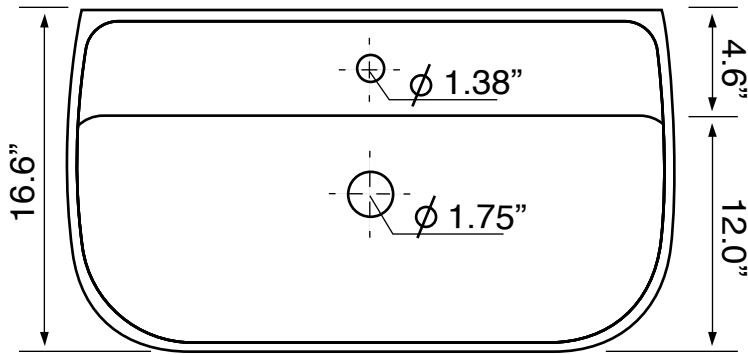

Features

- With overflow.
- Modern design.

Material

- White ceramic bathroom sink.

Installation

- Wall mounted installation.
- Vessel installation.

Configurations

- Single Hole.
- Three Hole (8-inch centers).

Nameek's One-Year Limited Warranty

See website for warranty information details.

Technical Information

Bowl type:	Single
Installation:	Wall mounted Vessel
Bowl dimensions:	Depth: 5.3" Width: 12.0" Length: 28.8"
Drain hole:	1.75"
Faucet hole:	1.38"
Hole configurations:	1, 3
Weight:	45 lbs