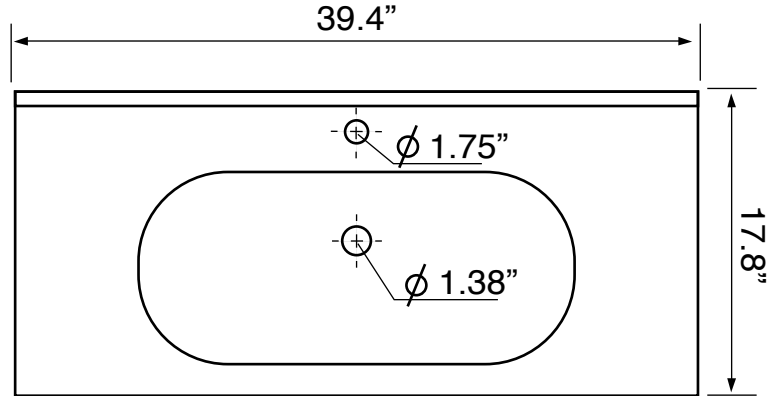

## Installation

- Wall mount installation.
- Drop in installation.

## Configurations

- Single Hole.
- Three Hole (8-inch centers).

## Technical Information

Bowl type:	Single
Installation:	Wall mounted Drop In
Drain hole:	1.75"
Faucet hole:	1.38"
Hole configurations:	1, 3
Weight:	30 lbs