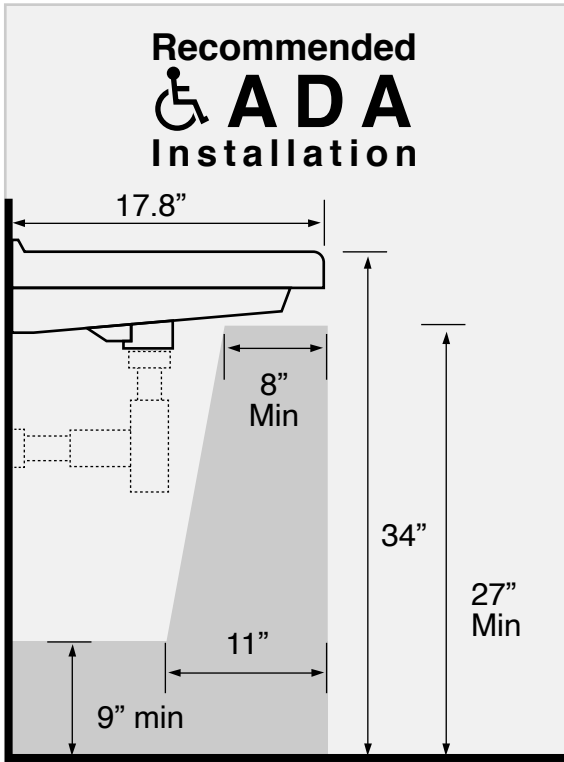

## Installation

- Wall mount installation.
- Drop in installation.

## Configurations

- Single Hole.
- Three Hole (8-inch centers).

## Technical Information

Bowl type:	Single
Installation:	Wall mounted Drop In
Drain hole:	1.75"
Faucet hole:	1.38"
Hole configurations:	1, 3
Weight:	30 lbs