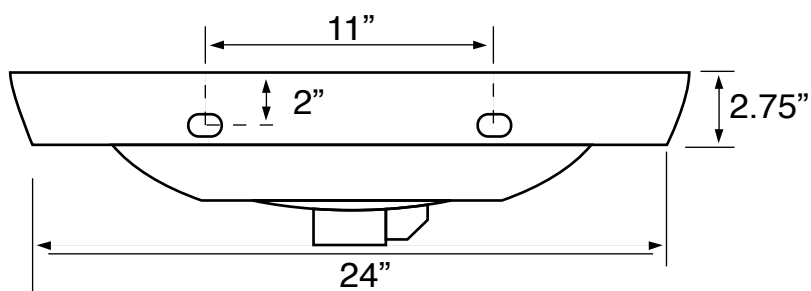

Features

- With overflow.
- Modern design.

Material

- White ceramic bathroom sink.

Installation

- Wall mount installation.
- Drop in installation.

Configurations

- Single Hole.

Nameek's One-Year Limited Warranty

See website for warranty information details.

Technical Information

Bowl type:	Single
Installation:	Wall mounted Drop In
Drain hole:	1.75"
Faucet hole:	1.38"
Hole configurations:	1
Weight:	30 lbs