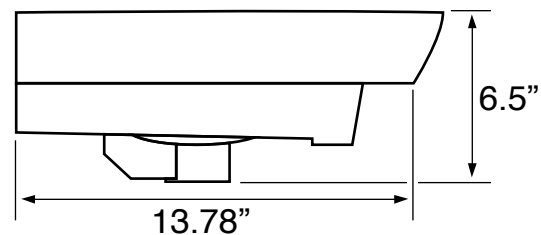

Features

- With overflow.
- Modern design.

Material

- White ceramic bathroom sink.

Installation

- Wall mount installation.
- Drop in installation.

Configurations

- Single Hole.

Nameek's One-Year Limited Warranty

See website for warranty information details.

Technical Information

Bowl type:	Single
Installation:	Wall mounted Drop In
Drain hole:	1.75"
Faucet hole:	1.38"
Hole configurations:	1
Weight:	30 lbs