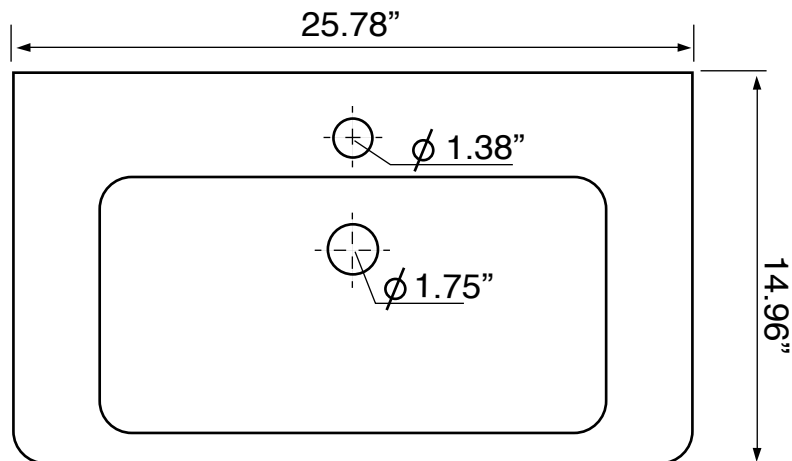

Features

- With overflow.
- Modern design.

Material

- White ceramic bathroom sink.

Installation

- Wall mount installation.
- Drop in installation.

Configurations

- Single Hole.

Nameek's One-Year Limited Warranty

See website for warranty information details.

Technical Information

Bowl type:	Single
Installation:	Wall mounted Drop In
Drain hole:	1.75"
Faucet hole:	1.38"
Hole configurations:	1
Weight:	30 lbs