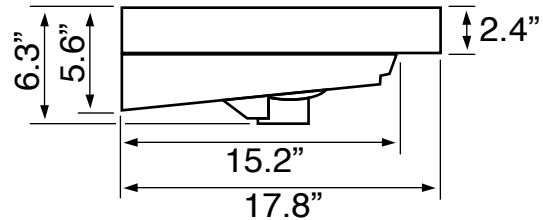

Features

- With overflow.
- Modern design.

Material

- White ceramic bathroom sink.

Installation

- Wall mounted installation.
- Drop in installation.

Configurations

- Single hole.
- Three hole (8-inch centers).

Nameek's One-Year Limited Warranty

See website for warranty information details.

Technical Information

Bowl type:	Single
Installation:	Wall mounted Drop in
Bowl dimensions:	Depth: 5.6" Width: 25.8"
Drain hole:	1.75"
Faucet hole:	1.38"
Hole configurations:	1, 3
Weight:	30 lbs