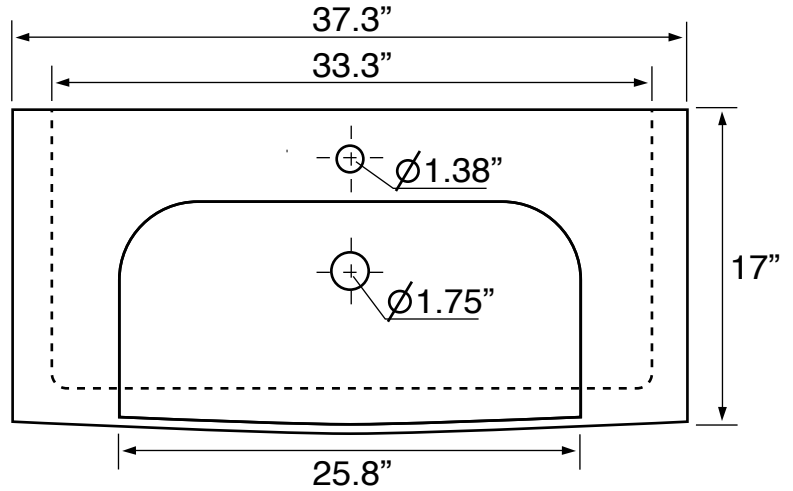

Features

- With overflow.
- Modern design.

Material

- White ceramic bathroom sink.

Installation

- Wall mounted installation.
- Drop in installation.

Configurations

- Single hole.
- Three hole (8-inch centers).

Nameek's One-Year Limited Warranty

See website for warranty information details.

Technical Information

Bowl type:	Single
Installation:	Wall mounted Drop in
Bowl dimensions:	Depth: 5.6" Width: 25.8"
Drain hole:	1.75"
Faucet hole:	1.38"
Hole configurations:	1, 3
Weight:	30 lbs