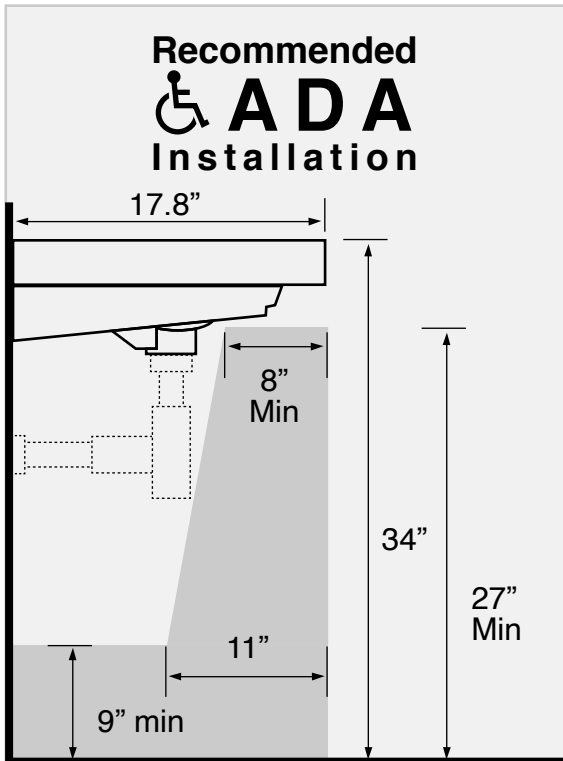

Features

- With overflow.
- Modern design.

Material

- White ceramic bathroom sink.

Installation

- Wall mounted installation.
- Drop in installation.

Configurations

- Single hole.
- Three hole (8-inch centers).

Nameek's One-Year Limited Warranty

See website for warranty information details.

Technical Information

Bowl type:	Single
Installation:	Wall mounted Drop in
Bowl dimensions:	Depth: 5.6" Width: 25.8"
Drain hole:	1.75"
Faucet hole:	1.38"
Hole configurations:	1, 3
Weight:	30 lbs