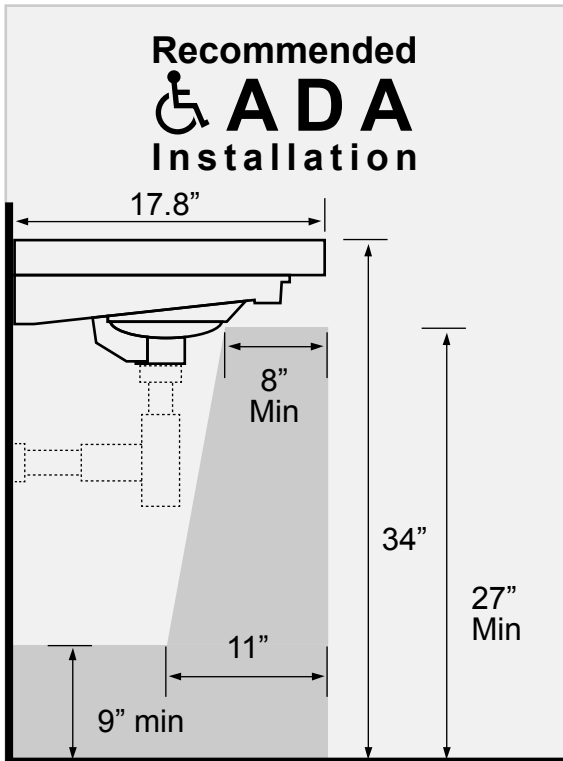

Features

- With overflow.
- Modern design.

Material

- White ceramic bathroom sink.

Installation

- Wall mounted installation.
- Drop in installation.

Configurations

- Single hole.
- Three hole (8-inch centers).

Technical Information

Bowl type:	Single
Installation:	Wall mounted Drop in
Bowl dimensions:	Depth: 5" Length: 22.3" Width: 11.5"
Drain hole:	1.75"
Faucet hole:	1.38"
Hole configurations:	1, 3
Weight:	30 lbs