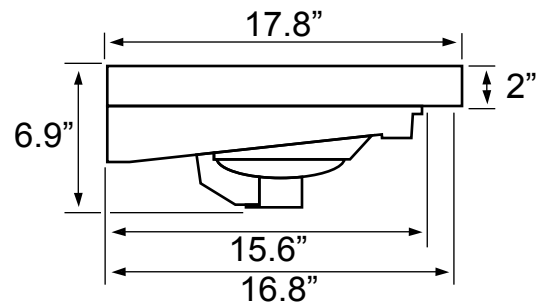

Features

- With overflow.
- Modern design.

Material

- White ceramic bathroom sink.

Installation

- Wall mounted installation.
- Drop in installation.

Configurations

- Single hole.
- Three hole (8-inch centers).

Technical Information

Bowl type:	Single
Installation:	Wall mounted Drop in
Bowl dimensions:	Depth: 5" Length: 22.3" Width: 11.5"
Drain hole:	1.75"
Faucet hole:	1.38"
Hole configurations:	1, 3
Weight:	30 lbs