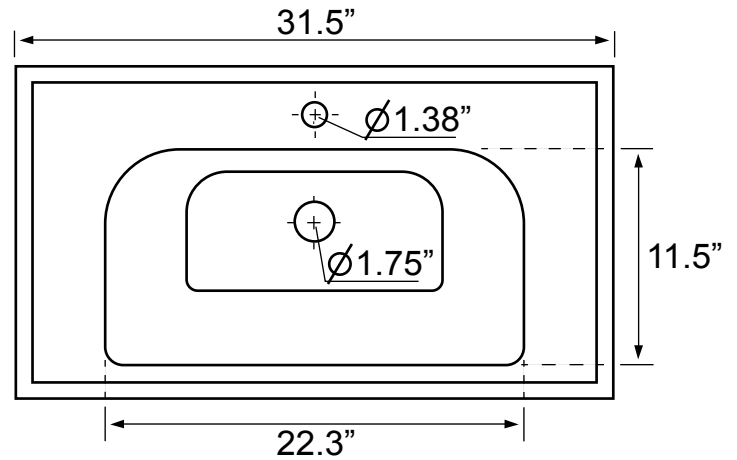

Features

- With overflow.
- Modern design.

Material

- White ceramic bathroom sink.

Installation

- Wall mounted installation.
- Drop in installation.

Configurations

- Single hole.
- Three hole (8-inch centers).

Technical Information

Bowl type:	Single
Installation:	Wall mounted Drop in
Bowl dimensions:	Depth: 5" Length: 22.3" Width: 11.5"
Drain hole:	1.75"
Faucet hole:	1.38"
Hole configurations:	1, 3
Weight:	30 lbs