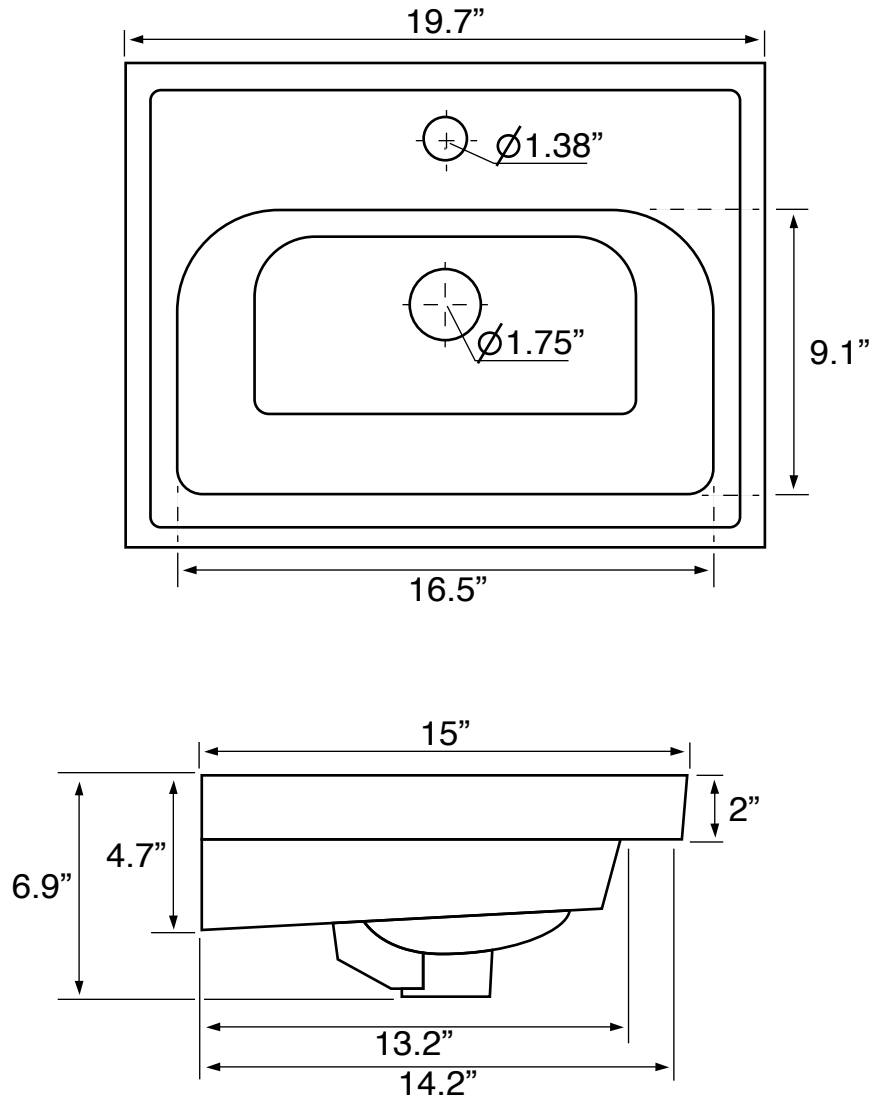

Features

- With overflow.
- Modern design.

Material

- White ceramic bathroom sink.

Installation

- Wall mounted installation.
- Drop in installation.

Configurations

- Single hole.
- Three hole (8-inch centers).

Nameek's One-Year Limited Warranty

See website for warranty information details.

Technical Information

Bowl type:	Single
Installation:	Wall mounted Drop in
Bowl dimensions:	Depth: 4.7" Length: 16.5" Width: 9.1"
Drain hole:	1.75"
Faucet hole:	1.38"
Hole configurations:	1, 3
Weight:	24 lbs