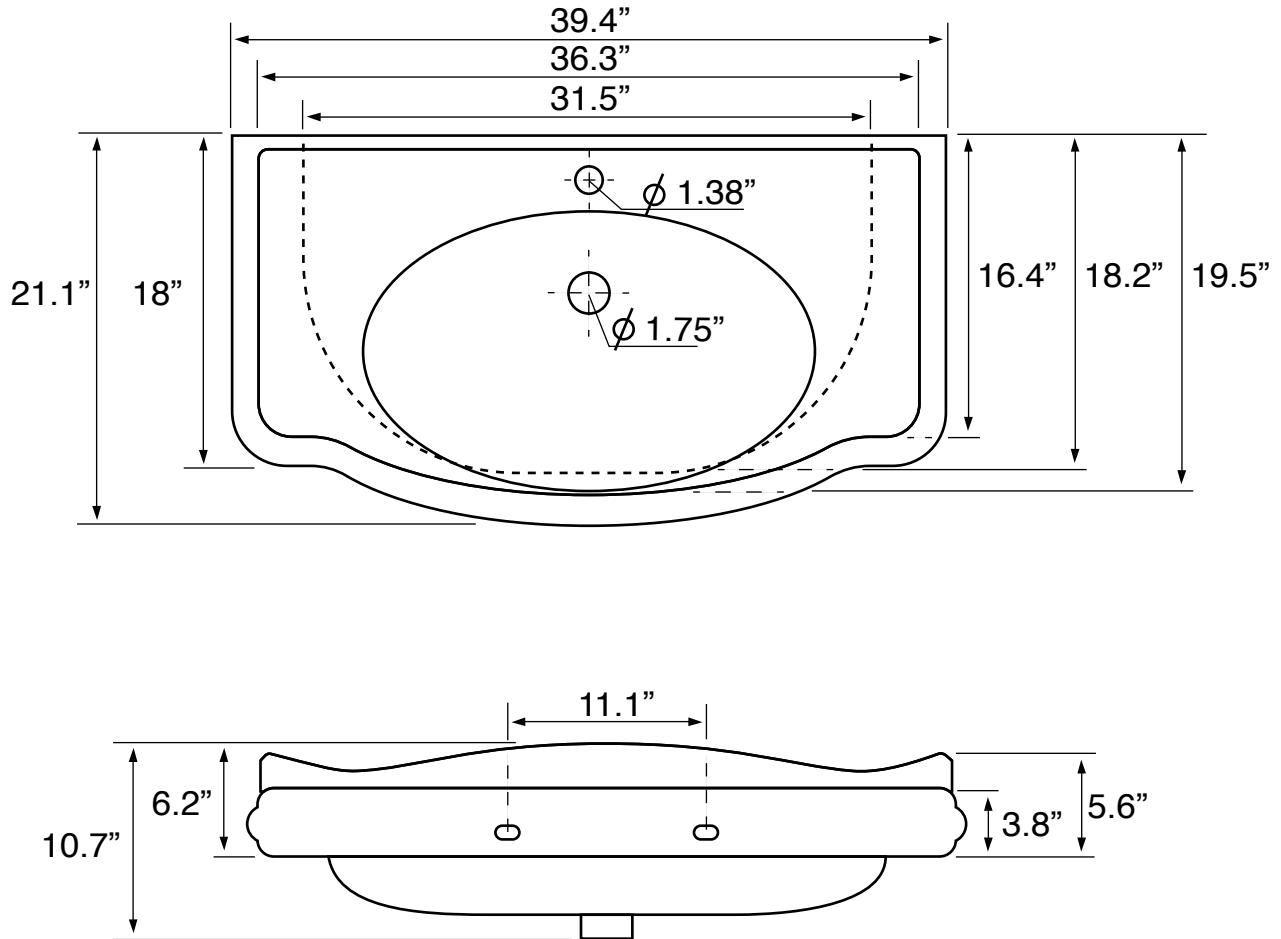

## Installation

- Wall mount installation.

## Configurations

- Single Hole.
- Three Hole (8-inch centers).

## Technical Information

Bowl type:	Single
Installation:	Wall mounted
Bowl dimensions:	Width: 14"
	Length: 31.5"
	Depth: 6"
Drain hole:	1.75"
Faucet hole:	1.38"
Hole configurations:	1, 3
Weight:	30 lbs