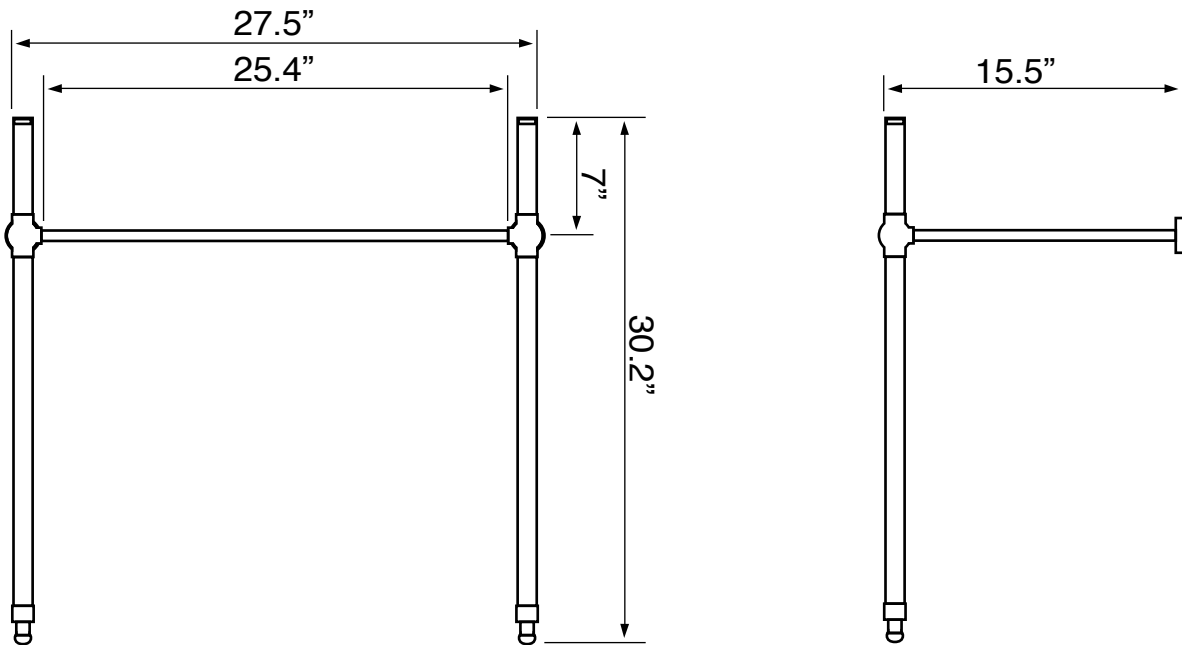

Features

- With overflow.
- Traditional design.

Material

- White ceramic bathroom sink.
- Polished chrome stainless steel console stand.

Installation

- Console installation.

Configurations

- Single Hole.
- Three Hole (8-inch centers).

Nameek's One-Year Limited Warranty

See website for warranty information details.

Technical Information

Bowl type:	Single
Installation:	Console
Bowl dimensions:	Depth: 6" Length: 24.3" Width: 14"
Drain hole:	1.75"
Faucet hole:	1.38"
Hole configurations:	1, 3
Weight:	40 lbs