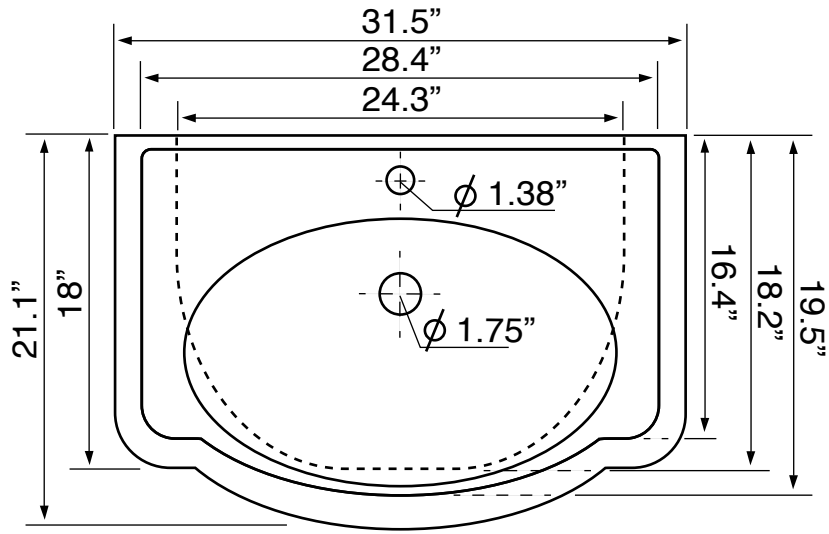

Features

- With overflow.
- Traditional design.

Material

- White ceramic bathroom sink.
- Polished chrome stainless steel console stand.

Installation

- Console installation.

Configurations

- Single Hole.
- Three Hole (8-inch centers).

Nameek's One-Year Limited Warranty

See website for warranty information details.

Technical Information

Bowl type:	Single
Installation:	Console
Bowl dimensions:	Depth: 6" Length: 24.3" Width: 14"
Drain hole:	1.75"
Faucet hole:	1.38"
Hole configurations:	1, 3
Weight:	40 lbs