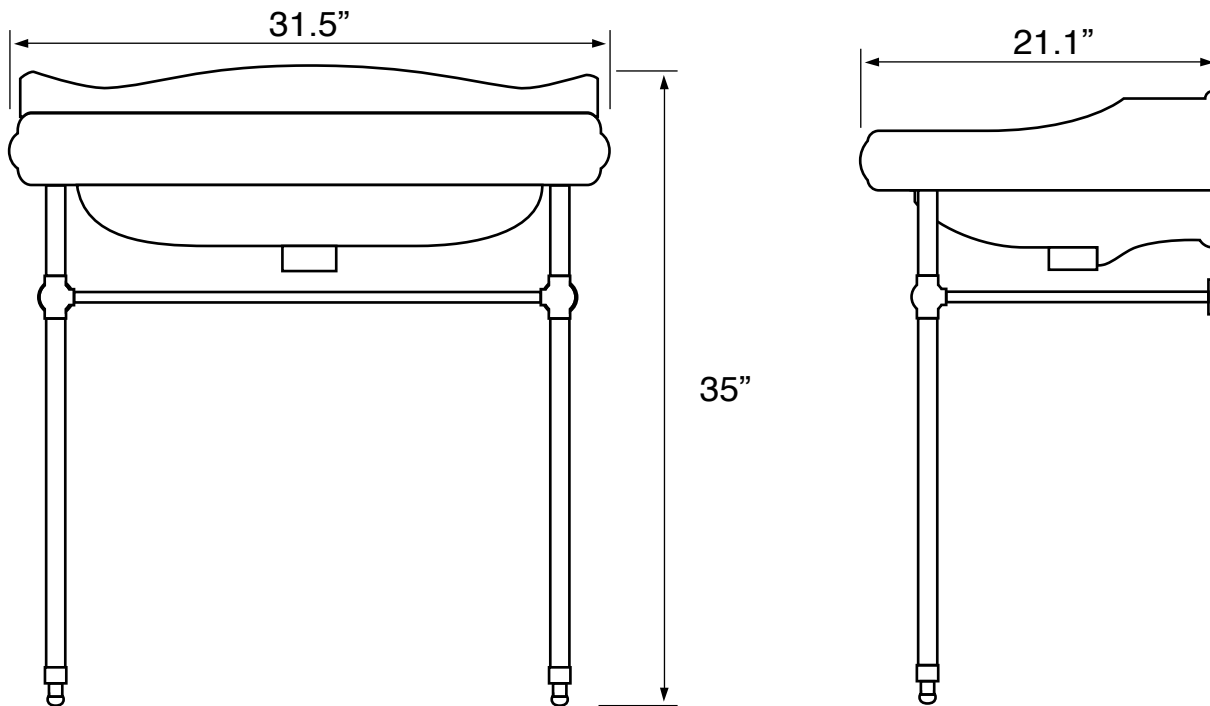

Features

- With overflow.
- Traditional design.

Material

- White ceramic bathroom sink.
- Polished chrome stainless steel console stand.

Installation

- Console installation.

Configurations

- Single Hole.
- Three Hole (8-inch centers).

Nameek's One-Year Limited Warranty

See website for warranty information details.

Technical Information

Bowl type:	Single
Installation:	Console
Bowl dimensions:	Depth: 6" Length: 24.3" Width: 14"
Drain hole:	1.75"
Faucet hole:	1.38"
Hole configurations:	1, 3
Weight:	40 lbs