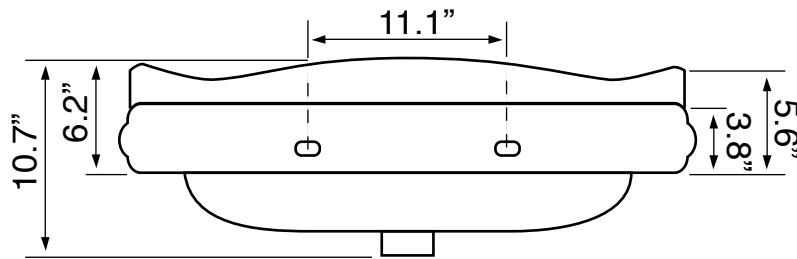

Features

- With overflow.
- Traditional design.

Material

- White ceramic bathroom sink.
- Polished chrome stainless steel console stand.

Installation

- Console installation.

Configurations

- Single Hole.
- Three Hole (8-inch centers).

Nameek's One-Year Limited Warranty

See website for warranty information details.

Technical Information

Bowl type:	Single
Installation:	Console
Bowl dimensions:	Depth: 6" Length: 24.3" Width: 14"
Drain hole:	1.75"
Faucet hole:	1.38"
Hole configurations:	1, 3
Weight:	40 lbs