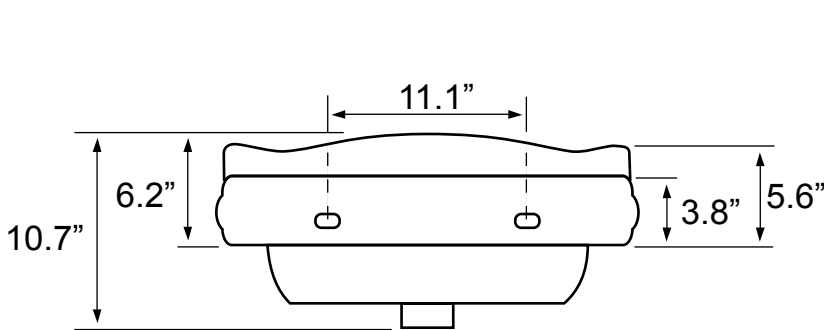

## Configurations

- Single Hole.
- Three Hole (8-inch centers).

## Technical Information

Bowl type:	Single
Installation:	Console
Bowl dimensions:	Depth: 6" Length: 18.4" Width: 14"
Drain hole:	1.75"
Faucet hole:	1.38"
Hole configurations:	1, 3
Weight:	35 lbs