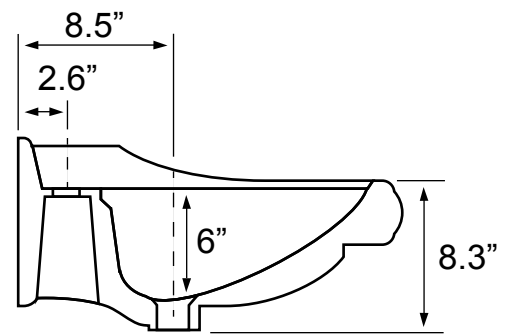

## Configurations

- Single Hole.
- Three Hole (8-inch centers).

## Technical Information

Bowl type:	Single
Installation:	Console
Bowl dimensions:	Depth: 6" Length: 18.4" Width: 14"
Drain hole:	1.75"
Faucet hole:	1.38"
Hole configurations:	1, 3
Weight:	35 lbs