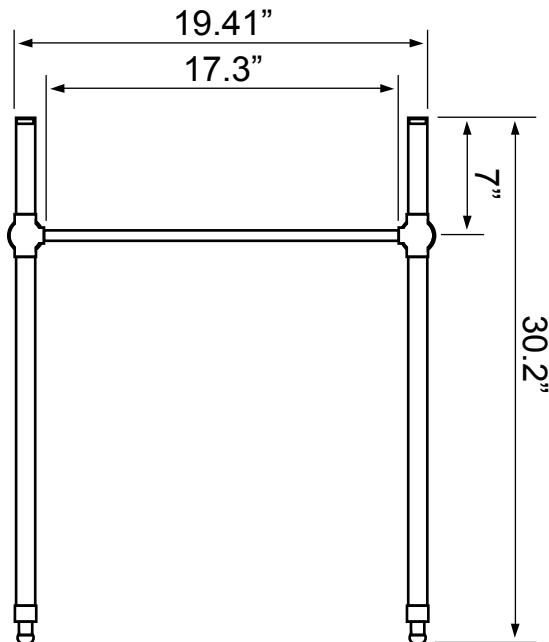

## Configurations

- Single Hole.
- Three Hole (8-inch centers).

## Technical Information

Bowl type:	Single
Installation:	Console
Bowl dimensions:	Depth: 6" Length: 18.4" Width: 14"
Drain hole:	1.75"
Faucet hole:	1.38"
Hole configurations:	1, 3
Weight:	35 lbs