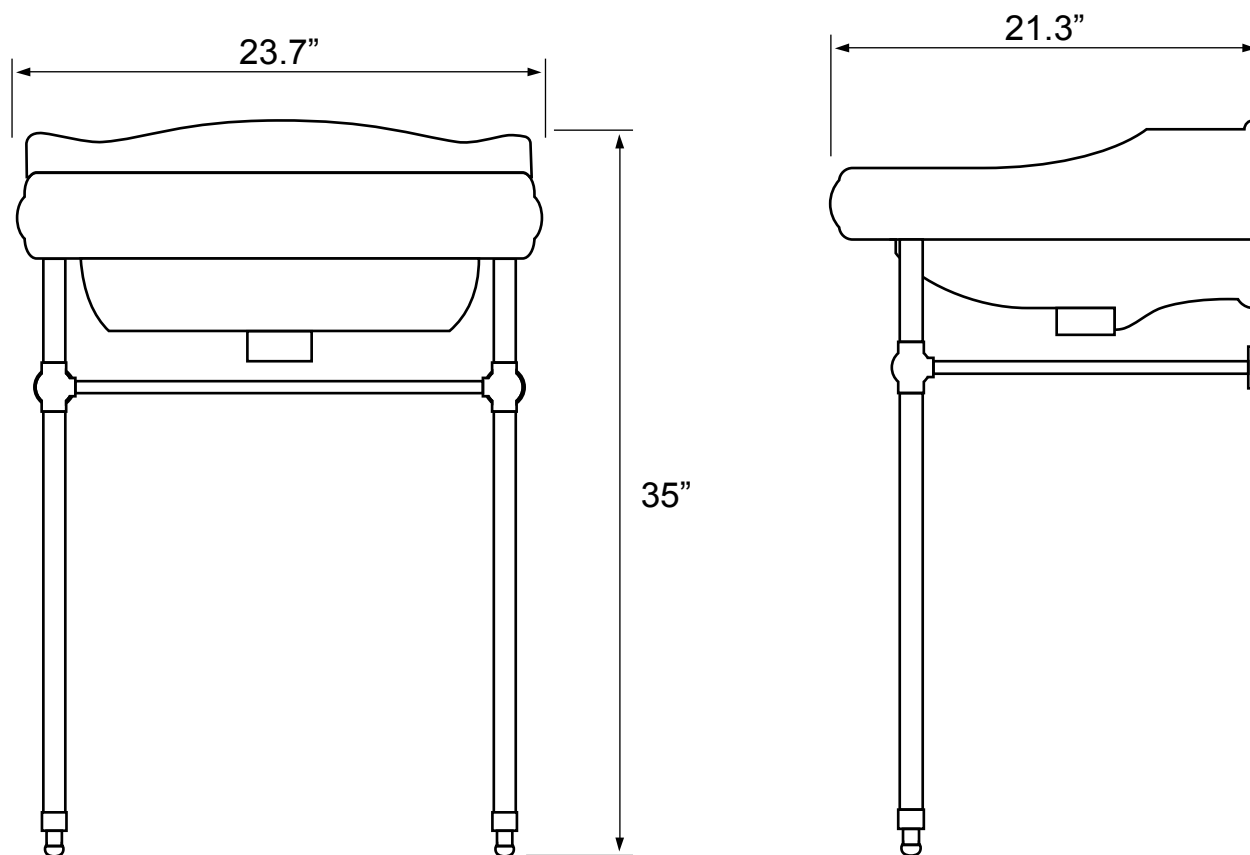

## Configurations

- Single Hole.
- Three Hole (8-inch centers).

## Technical Information

Bowl type:	Single
Installation:	Console
Bowl dimensions:	Depth: 6" Length: 18.4" Width: 14"
Drain hole:	1.75"
Faucet hole:	1.38"
Hole configurations:	1, 3
Weight:	35 lbs