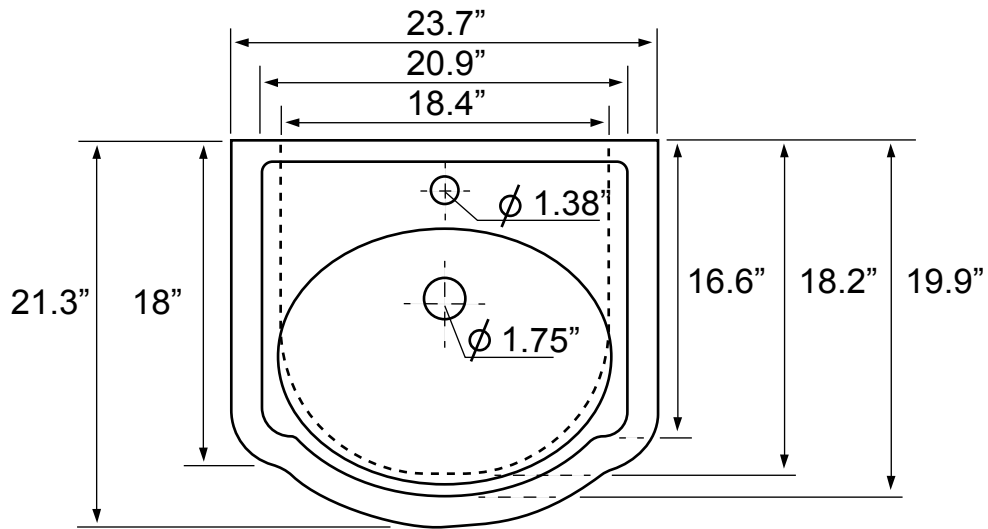

## Configurations

- Single Hole.
- Three Hole (8-inch centers).

## Technical Information

Bowl type:	Single
Installation:	Console
Bowl dimensions:	Depth: 6" Length: 18.4" Width: 14"
Drain hole:	1.75"
Faucet hole:	1.38"
Hole configurations:	1, 3
Weight:	35 lbs