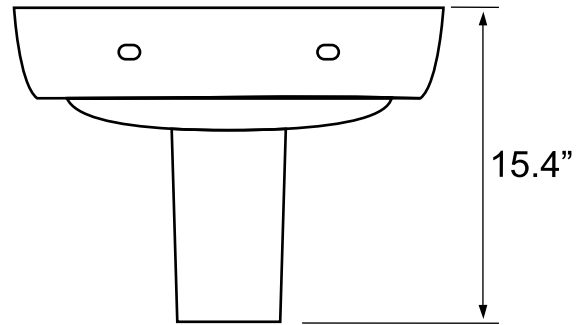

Features

- With overflow.
- Modern design.

Material

- White ceramic bathroom sink.

Installation

- Semi-pedestal installation.

Configurations

- Single Hole.

Nameek's One-Year Limited Warranty

See website for warranty information details.

Technical Information

Bowl type:	Single
Installation:	Semi-Pedestal
Bowl Dimensions:	Depth: 4.7" Width: 8" Length: 15.5"
Drain hole:	1.75"
Faucet hole:	1.38"
Hole configurations:	1
Weight:	35 lbs