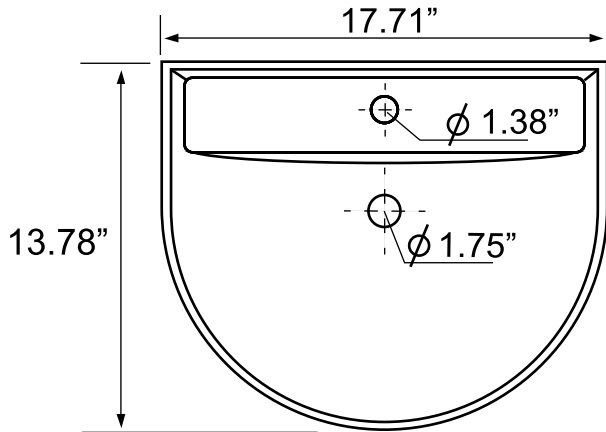

Features

- With overflow.
- Modern design.

Material

- White ceramic bathroom sink.

Installation

- Semi-pedestal installation.

Configurations

- Single Hole.

Nameek's One-Year Limited Warranty

See website for warranty information details.

Technical Information

Bowl type:	Single
Installation:	Semi-Pedestal
Bowl Dimensions:	Depth: 4.7" Width: 8" Length: 15.5"
Drain hole:	1.75"
Faucet hole:	1.38"
Hole configurations:	1
Weight:	35 lbs