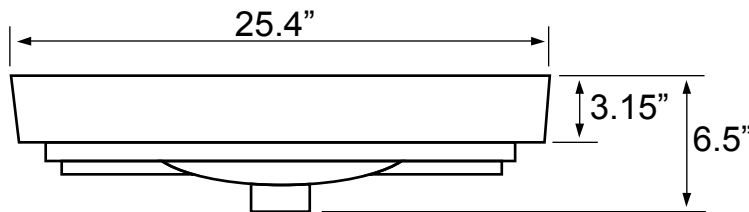

Features

- With overflow.
- Modern design.
- Corner application.

Material

- White ceramic bathroom sink.

Installation

- Wall mount installation.
- Drop in installation.

Configurations

- Single Hole.

Technical Information

Bowl type:	Single
Installation:	Wall mounted Drop in
Bowl dimensions:	Depth: . "
Drain hole:	1.75"
Faucet hole:	1.38"
Hole configurations:	1
Weight:	26.2 lbs

Notes

Install this product according to the installation instructions.