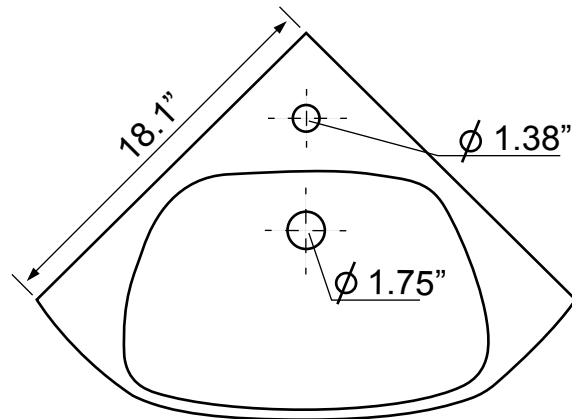

Features

- With overflow.
- Modern design.
- Corner application.

Material

- White ceramic bathroom sink.

Installation

- Wall mount installation.
- Drop in installation.

Configurations

- Single Hole.

Technical Information

Bowl type:	Single
Installation:	Wall mounted Drop in
Bowl dimensions:	Depth: . "
Drain hole:	1.75"
Faucet hole:	1.38"
Hole configurations:	1
Weight:	26.2 lbs

Notes

Install this product according to the installation instructions.