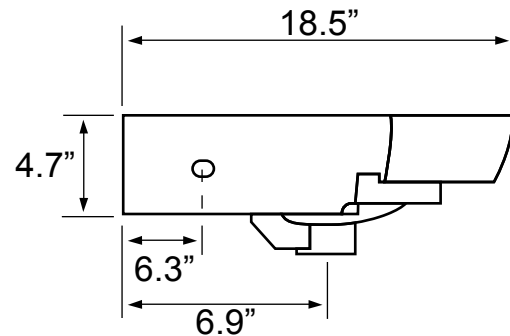

Features

- With overflow.
- Modern design.
- Corner application.

Material

- White ceramic bathroom sink.

Installation

- Wall mount installation.
- Drop in installation.

Configurations

- Single Hole.

Technical Information

Bowl type:	Single
Installation:	Wall mounted Drop in
Bowl dimensions:	Depth: . "
Drain hole:	1.75"
Faucet hole:	1.38"
Hole configurations:	1
Weight:	26.2 lbs

Notes

Install this product according to the installation instructions.