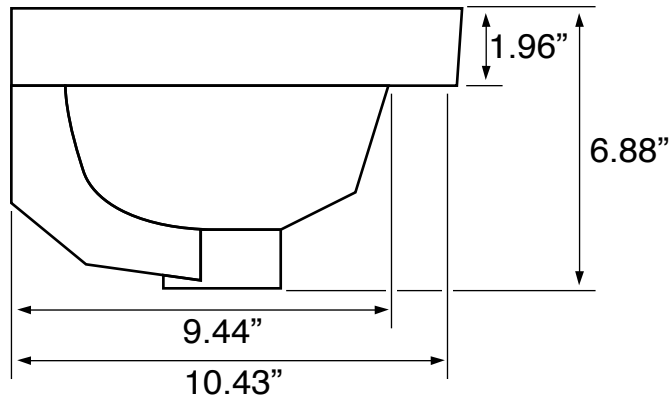

Features

- With overflow.
- Modern design.

Material

- White ceramic bathroom sink.

Installation

- Wall mount installation.
- Drop in installation.

Configurations

- Single Hole.

Nameek's One-Year Limited Warranty

See website for warranty information details.

Technical Information

Bowl type:	Single
Installation:	Wall mounted Drop in
Bowl dimensions:	Depth: 5" Length: 7.87" Width: 11.81"
Drain hole:	1.75"
Faucet hole:	1.38"
Hole configurations:	1
Weight:	20 lbs