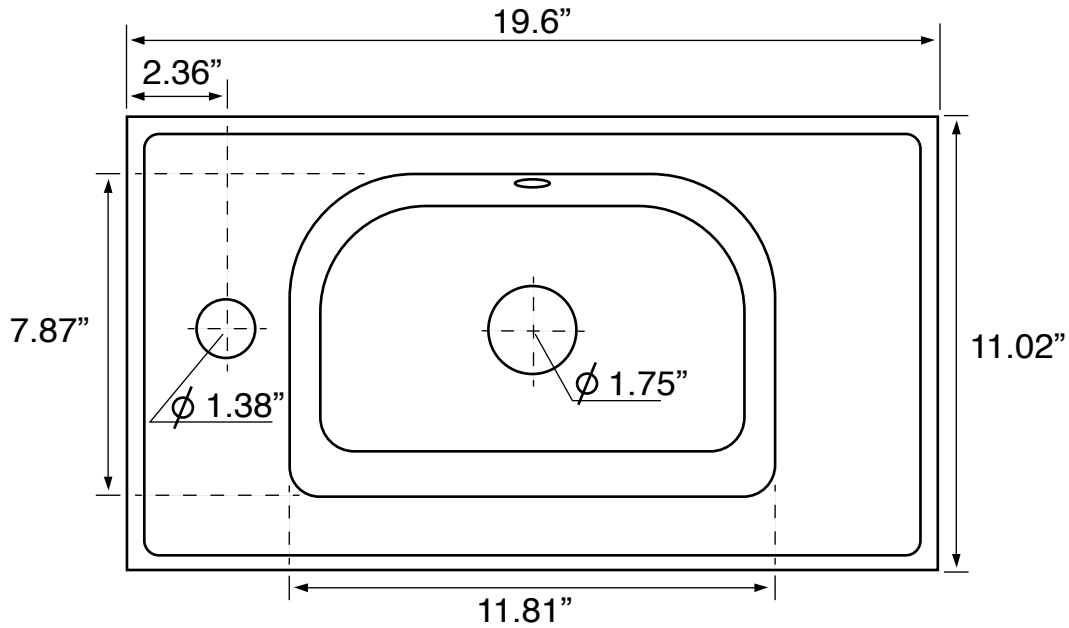

Features

- With overflow.
- Modern design.

Material

- White ceramic bathroom sink.

Installation

- Wall mount installation.
- Drop in installation.

Configurations

- Single Hole.

Nameek's One-Year Limited Warranty

See website for warranty information details.

Technical Information

Bowl type:	Single
Installation:	Wall mounted Drop in
Bowl dimensions:	Depth: 5" Length: 7.87" Width: 11.81"
Drain hole:	1.75"
Faucet hole:	1.38"
Hole configurations:	1
Weight:	20 lbs