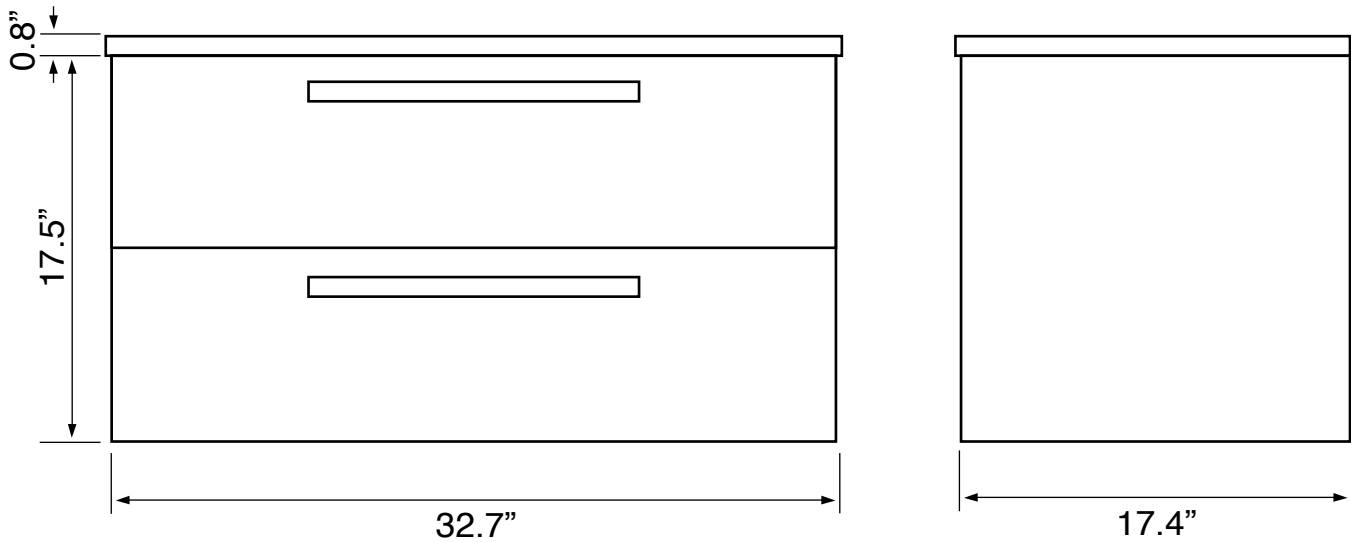

Installation

- Wall mounted/floating installation.

Configurations

- Single hole.
- Three hole (special order).

Nameek's One-Year Limited Warranty

See website for warranty information details.

Vanity Cabinet Color/Finish Details

Color	Description
	Grey Walnut

Technical Information

Bowl type:	Single
Installation:	Wall mounted
Bowl dimensions:	Depth: 4.5" Width: 11.5" Length: 19.5"
Drain hole:	1.75"
Faucet hole:	1.38"
Hole configurations:	1
Weight:	130 lbs