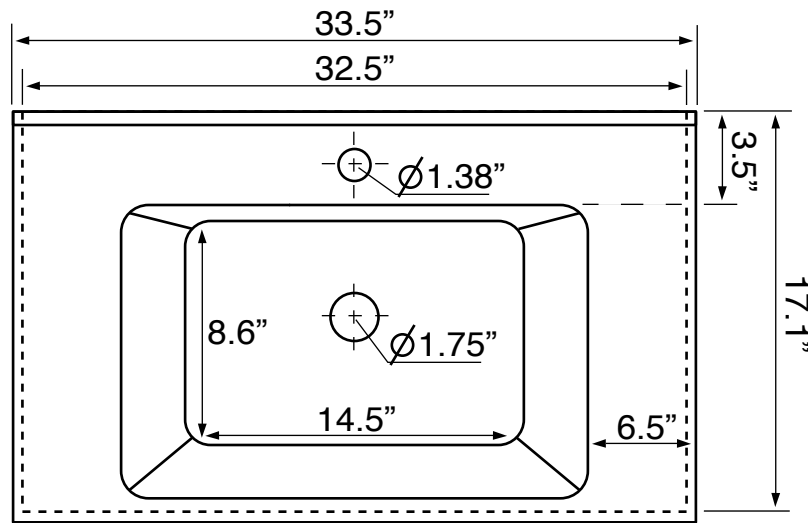

Installation

- Wall mounted/floating installation.

Configurations

- Single hole.
- Three hole (special order).

Nameek's One-Year Limited Warranty

See website for warranty information details.

Vanity Cabinet Color/Finish Details

Color	Description
	Grey Walnut

Technical Information

Bowl type:	Single
Installation:	Wall mounted
Bowl dimensions:	Depth: 4.5" Width: 11.5" Length: 19.5"
Drain hole:	1.75"
Faucet hole:	1.38"
Hole configurations:	1
Weight:	130 lbs