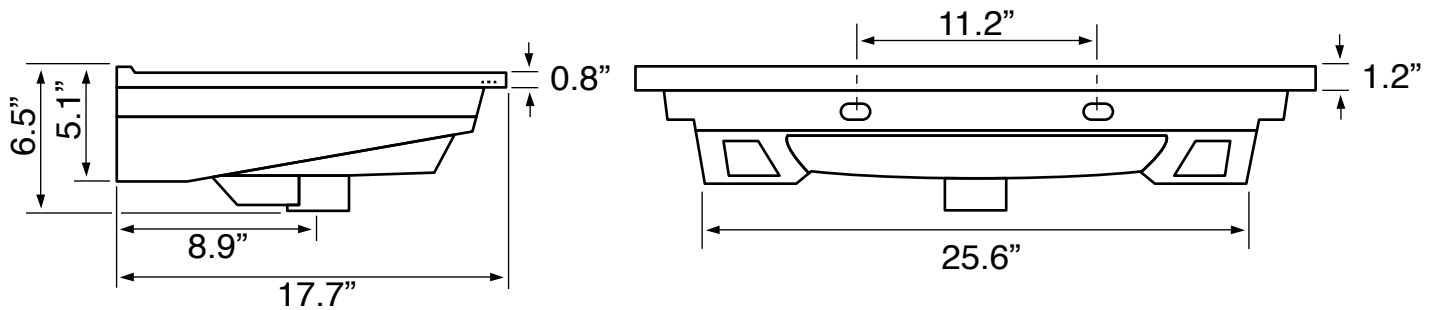

Installation

- Wall mounted/floating installation.

Configurations

- Single hole.
- Three hole (special order).

Nameek's One-Year Limited Warranty

See website for warranty information details.

Vanity Cabinet Color/Finish Details

Color	Description
	Grey Walnut

Technical Information

Bowl type:	Single
Installation:	Wall mounted
Bowl dimensions:	Depth: 4.5" Width: 11.5" Length: 19.5"
Drain hole:	1.75"
Faucet hole:	1.38"
Hole configurations:	1
Weight:	130 lbs