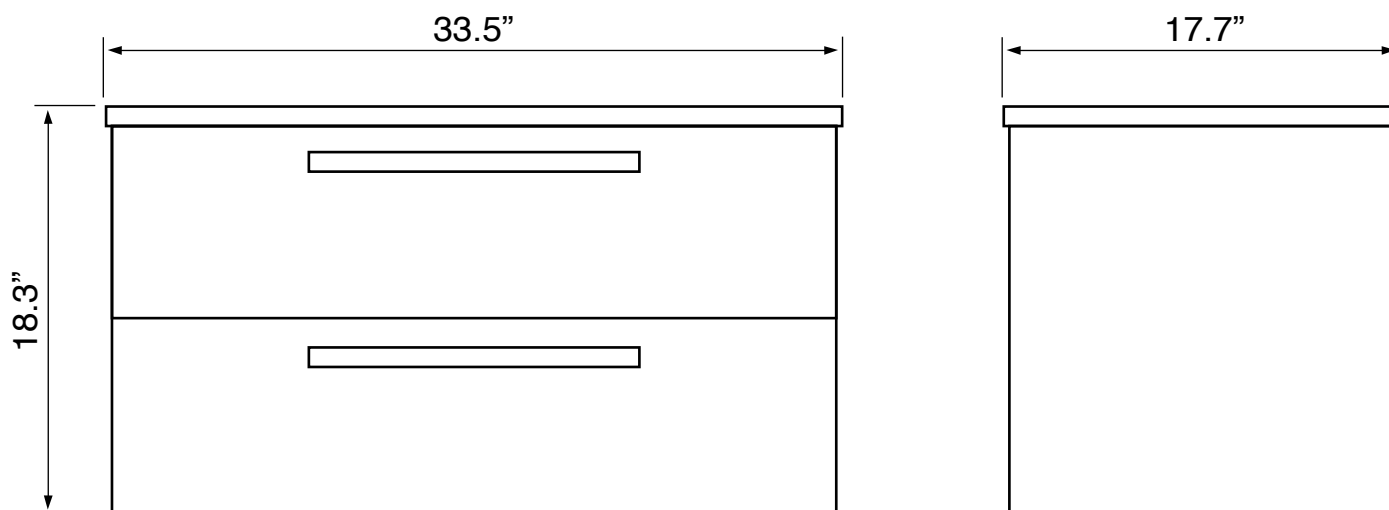

Color	Description
	Grey Walnut

Technical Information

Bowl type:	Single
Installation:	Wall mounted
Bowl dimensions:	Depth: 4.5" Width: 11.5" Length: 19.5"
Drain hole:	1.75"
Faucet hole:	1.38"
Hole configurations:	1
Weight:	130 lbs