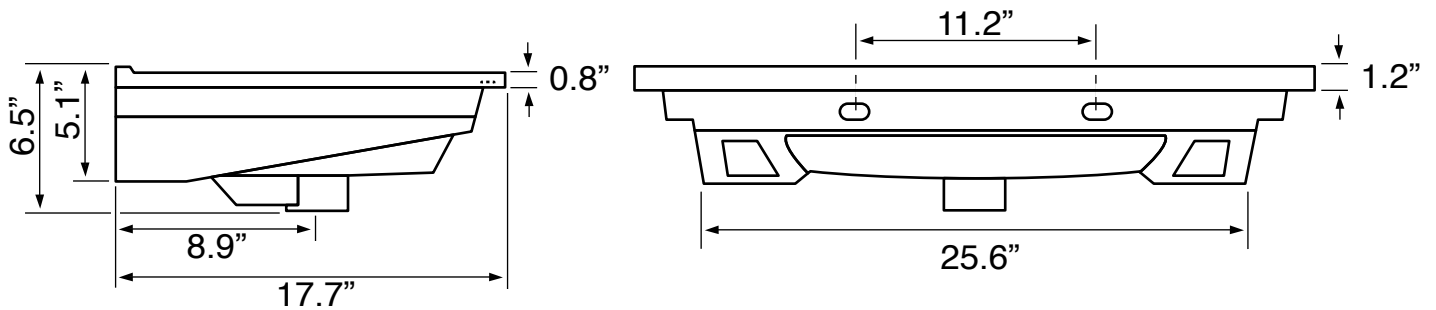

### Installation

- Wall mounted/floating installation.

### Configurations

- Single hole.
- Three hole (special order).

### Technical Information

Bowl type:	Single
Installation:	Wall mounted
Bowl dimensions:	Depth: 4.5"
	Width: 11.5"
	Length: 19.5"
Drain hole:	1.75"
Faucet hole:	1.38"
Hole configurations:	1
Weight:	130 lbs