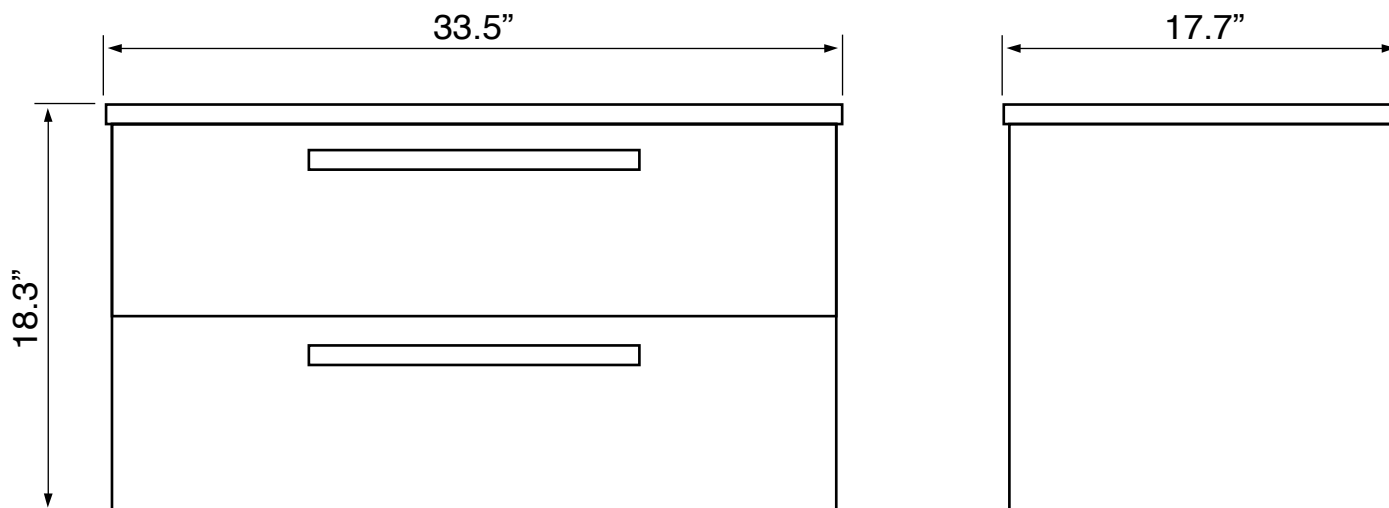

### Configurations

- Single hole.
- Three hole (special order).

### Technical Information

Bowl type:	Single
Installation:	Wall mounted
Bowl dimensions:	Depth: 4.5"
	Width: 11.5"
	Length: 19.5"
Drain hole:	1.75"
Faucet hole:	1.38"
Hole configurations:	1
Weight:	130 lbs