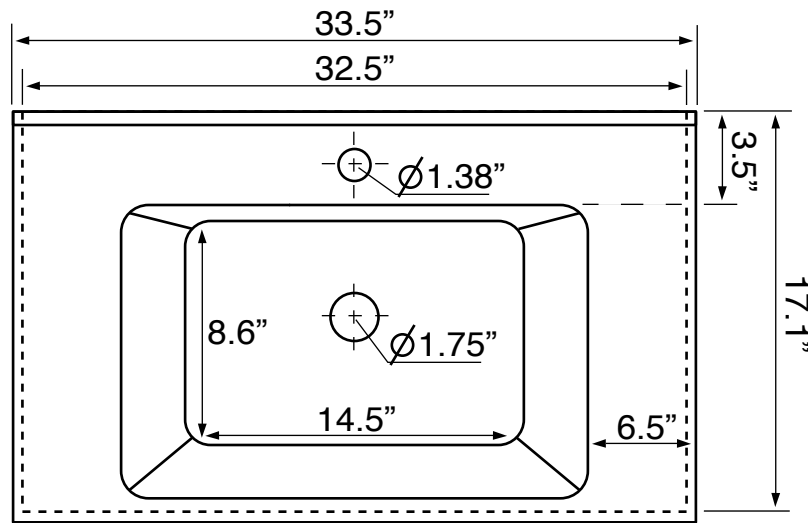

### Installation

- Wall mounted/floating installation.

### Configurations

- Single hole.
- Three hole (special order).

### Technical Information

Bowl type:	Single
Installation:	Wall mounted
Bowl dimensions:	Depth: 4.5"
	Width: 11.5"
	Length: 19.5"
Drain hole:	1.75"
Faucet hole:	1.38"
Hole configurations:	1
Weight:	130 lbs