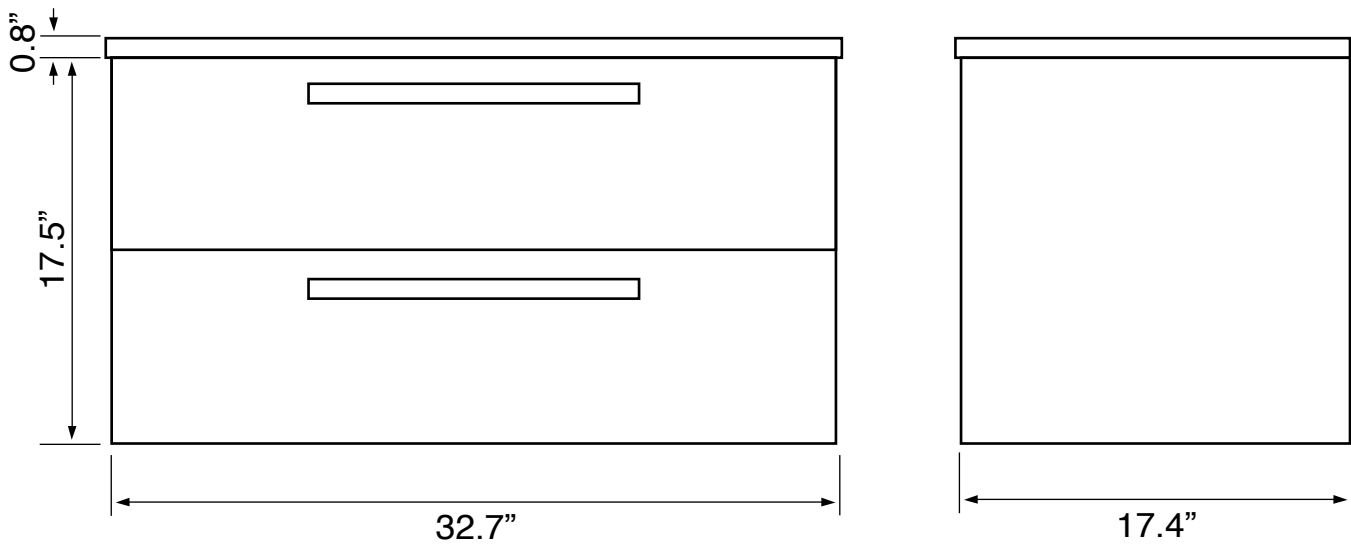

### Configurations

- Single hole.
- Three hole (special order).

### Technical Information

Bowl type:	Single
Installation:	Wall mounted
Bowl dimensions:	Depth: 4.5"
	Width: 11.5"
	Length: 19.5"
Drain hole:	1.75"
Faucet hole:	1.38"
Hole configurations:	1
Weight:	130 lbs