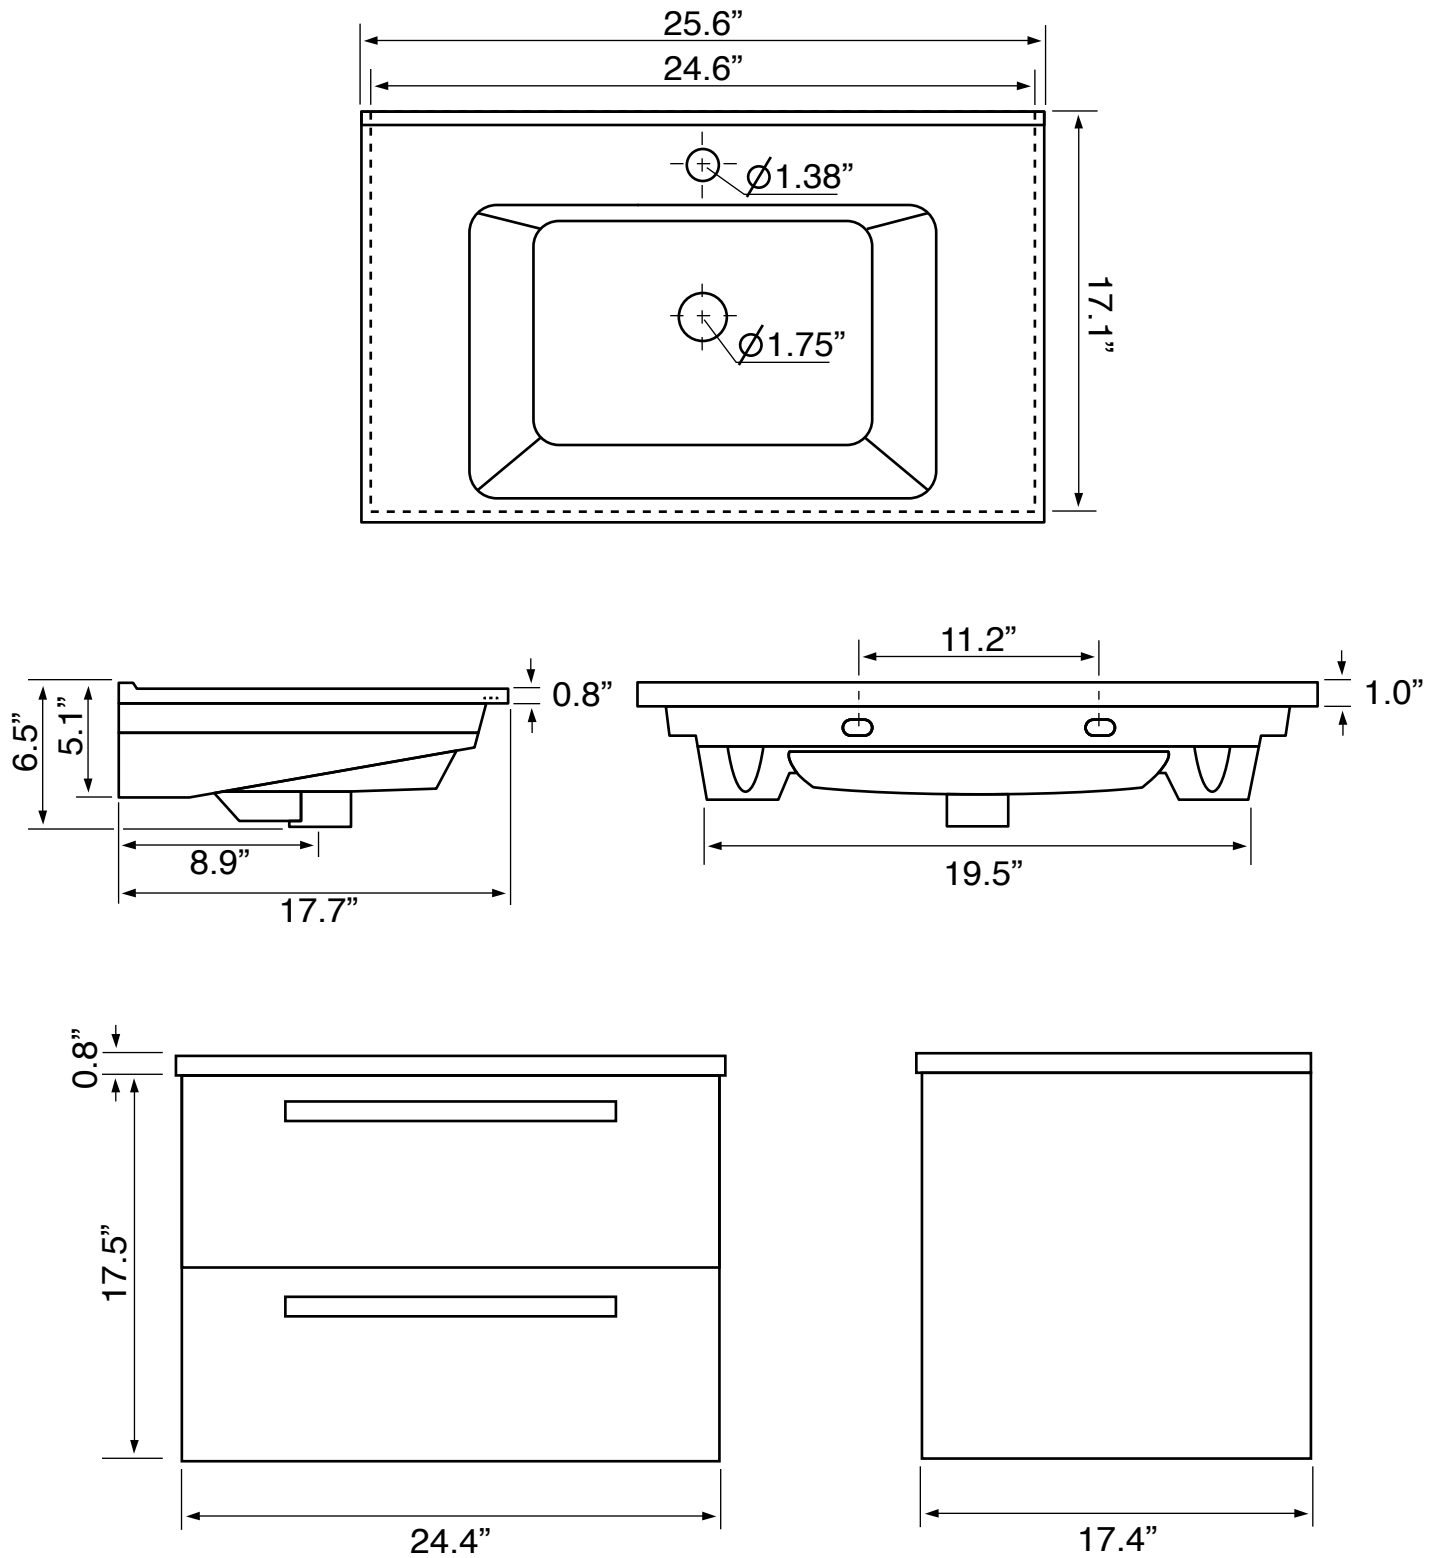

Features

- Modern design.
- Sink with overflow.
- Waterproof vanity panels.
- 2 soft-closing drawer.
- Ships fully assembled.

Material

- White ceramic integrated sink.
- Engineered wood vanity base.
- Polished chrome brass handles.

Installation

- Wall mounted/floating installation.

Configurations

- Single hole.
- Three hole (special order).

Nameek's One-Year Limited Warranty

See website for warranty information details.

Vanity Cabinet Color/Finish Details

Color	Description
	Grey Walnut

Technical Information

Bowl type:	Single
Installation:	Wall mounted
Bowl dimensions:	Depth: 4.25" Width: 11.5" Length: 17.5"
Drain hole:	1.75"
Faucet hole:	1.38"
Hole configurations:	1
Weight:	105 lbs