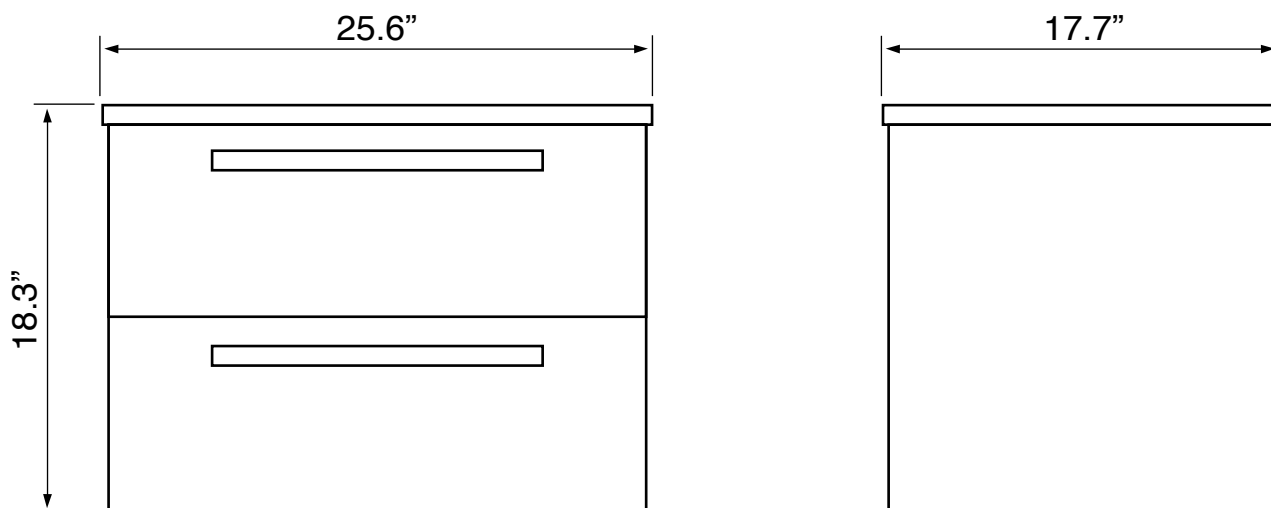

Installation

- Wall mounted/floating installation.

Configurations

- Single hole.
- Three hole (special order).

Nameek's One-Year Limited Warranty

See website for warranty information details.

Vanity Cabinet Color/Finish Details

Color	Description
	Grey Walnut

Technical Information

Bowl type:	Single
Installation:	Wall mounted
Bowl dimensions:	Depth: 4.25" Width: 11.5" Length: 17.5"
Drain hole:	1.75"
Faucet hole:	1.38"
Hole configurations:	1
Weight:	105 lbs