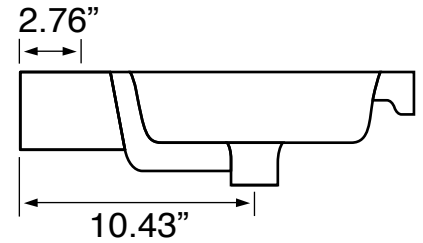

Installation

- Wall mounted/floating installation.

Configurations

- Single hole.
- Three hole (special order).
- No hole (special order).

Nameek's One-Year Limited Warranty

See website for warranty information details.

Vanity Cabinet Color/Finish Details

Color	Description
	Larch Canapa

Technical Information

Bowl type:	Single
Installation:	Wall mounted
Bowl dimensions:	Depth: 3.5" Length: 17.32" Width: 11.02"
Drain hole:	1.90"
Faucet hole:	1.38"
Hole configurations:	0, 1, 3
Weight:	150 lbs