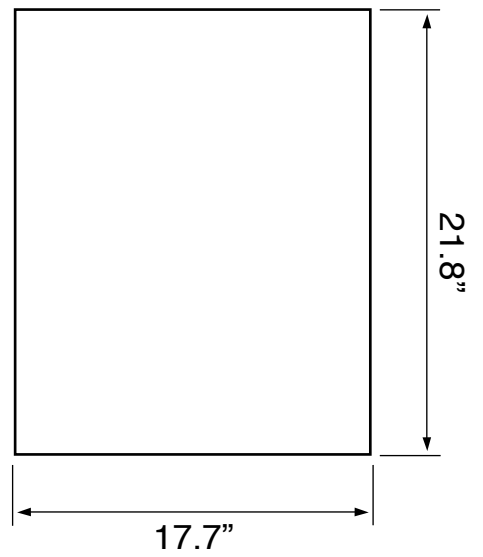

Vanity Cabinet Color/Finish Details

Color	Description
	Larch Canapa

Technical Information

Bowl type:	Single
Installation:	Wall mounted
Bowl dimensions:	Depth: 3.5" Length: 17.32" Width: 11.02"
Drain hole:	1.90"
Faucet hole:	1.38"
Hole configurations:	0, 1, 3
Weight:	150 lbs