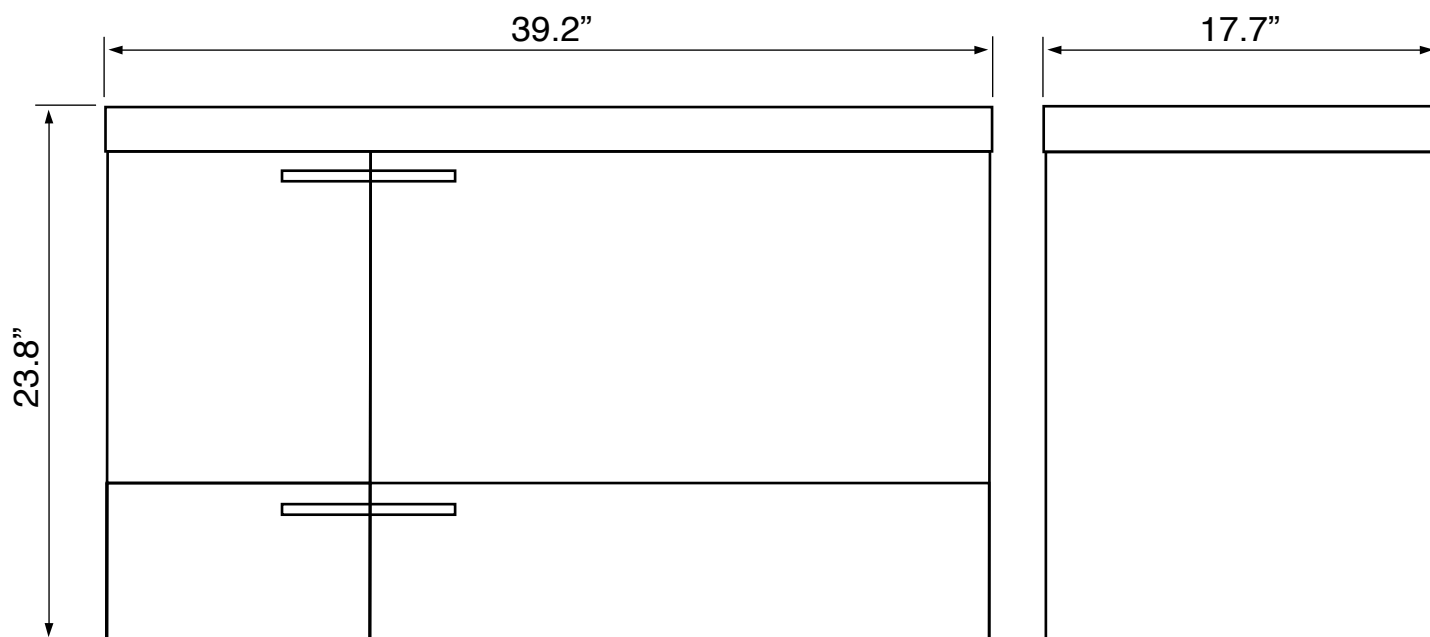

Features

- Modern design.
- Sink with overflow.
- Waterproof vanity panels.
- 2 doors.
- 1 soft-closing drawer.
- Ships fully assembled.
- Made in Italy.

Material

- White ceramic integrated sink.
- Engineered wood vanity base.
- Polished chrome brass handles.

Installation

- Wall mounted/floating installation.

Configurations

- Single hole.
- Three hole (special order).
- No hole (special order).

Nameek's One-Year Limited Warranty

See website for warranty information details.

Vanity Cabinet Color/Finish Details

Color	Description
	Larch Canapa

Technical Information

Bowl type:	Single
Installation:	Wall mounted
Bowl dimensions:	Depth: 3.5" Length: 17.32" Width: 11.02"
Drain hole:	1.90"
Faucet hole:	1.38"
Hole configurations:	0, 1, 3
Weight:	150 lbs