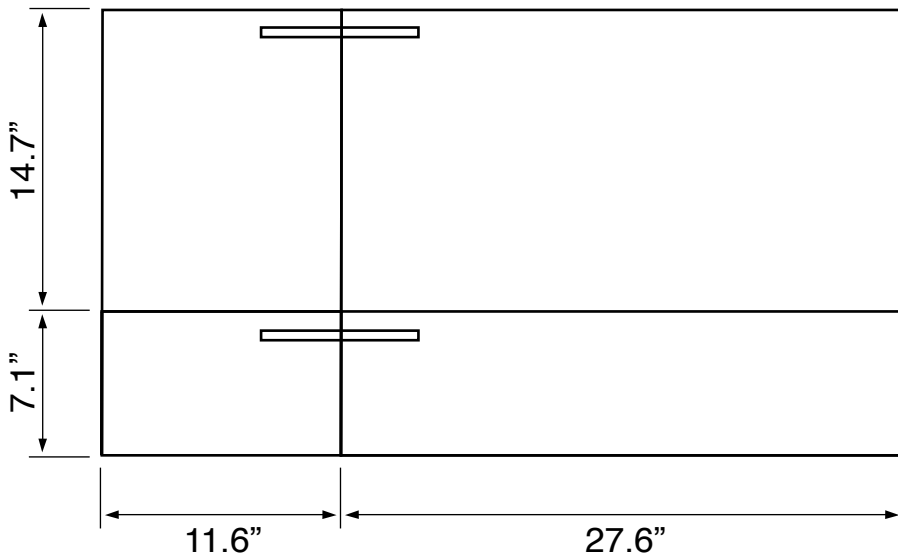

Vanity Cabinet Color/Finish Details

Color	Description
	Larch Canapa

Technical Information

Bowl type:	Single
Installation:	Wall mounted
Bowl dimensions:	Depth: 3.5" Length: 17.32" Width: 11.02"
Drain hole:	1.90"
Faucet hole:	1.38"
Hole configurations:	0, 1, 3
Weight:	150 lbs