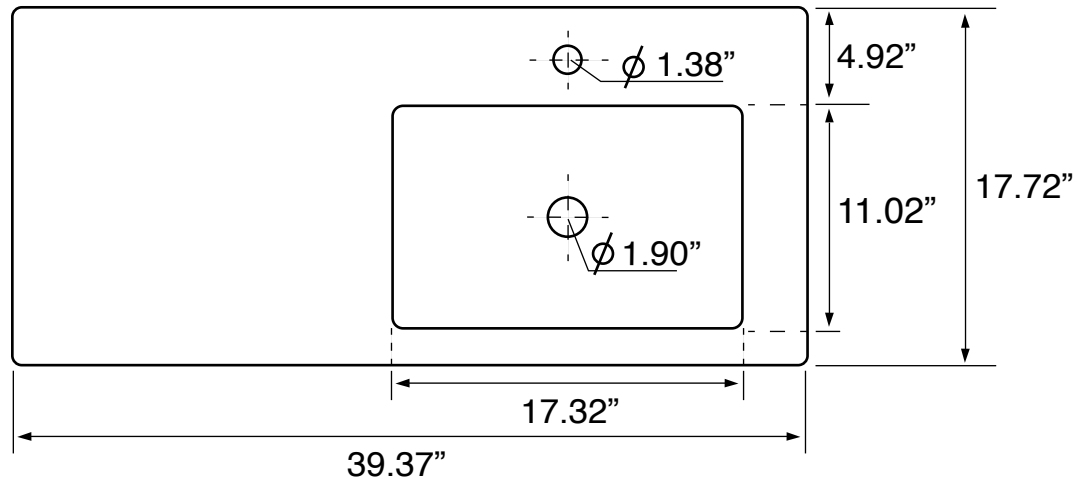

Installation

- Wall mounted/floating installation.

Configurations

- Single hole.
- Three hole (special order).
- No hole (special order).

Nameek's One-Year Limited Warranty

See website for warranty information details.

Vanity Cabinet Color/Finish Details

Color	Description
	Larch Canapa

Technical Information

Bowl type:	Single
Installation:	Wall mounted
Bowl dimensions:	Depth: 3.5" Length: 17.32" Width: 11.02"
Drain hole:	1.90"
Faucet hole:	1.38"
Hole configurations:	0, 1, 3
Weight:	150 lbs