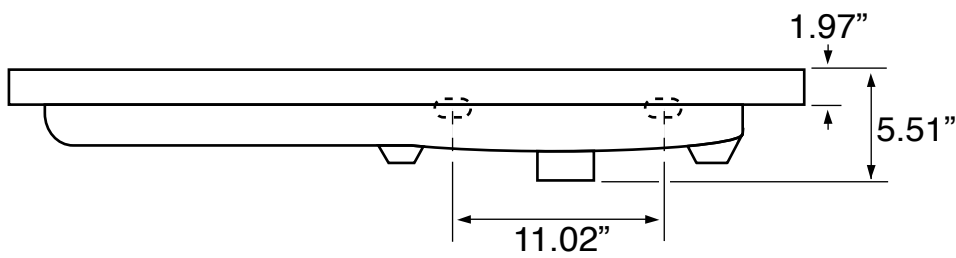

Features

- Modern design.
- Sink with overflow.
- Waterproof vanity panels.
- 2 doors.
- 1 soft-closing drawer.
- Ships fully assembled.
- Made in Italy.

Material

- White ceramic integrated sink.
- Engineered wood vanity base.
- Polished chrome brass handles.

Installation

- Wall mounted/floating installation.

Configurations

- Single hole.
- Three hole (special order).
- No hole (special order).

Nameek's One-Year Limited Warranty

See website for warranty information details.

Vanity Cabinet Color/Finish Details

Color	Description
	Larch Canapa

Technical Information

Bowl type:	Single
Installation:	Wall mounted
Bowl dimensions:	Depth: 3.5" Length: 17.32" Width: 11.02"
Drain hole:	1.90"
Faucet hole:	1.38"
Hole configurations:	0, 1, 3
Weight:	150 lbs