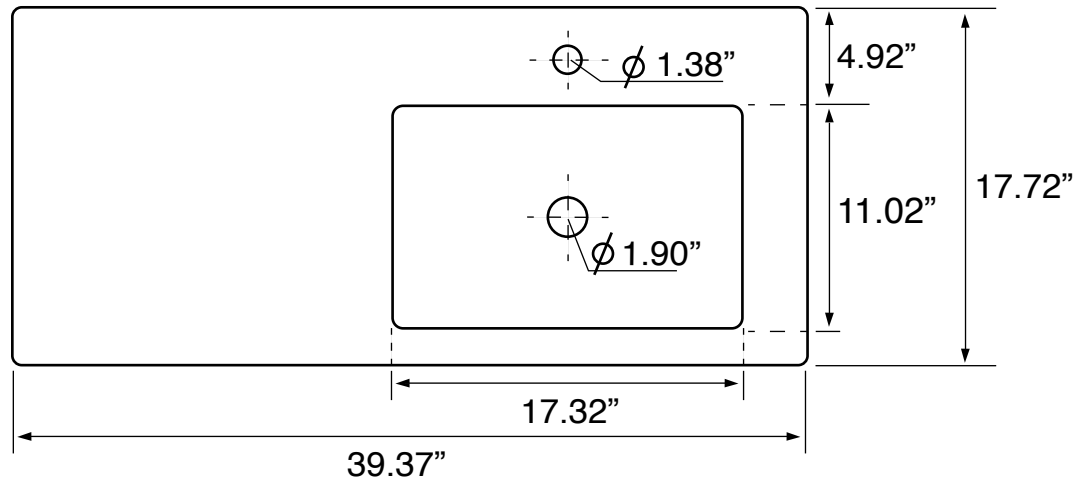

### Configurations

- Single hole.
- Three hole (special order).
- No hole (special order).

### Technical Information

Bowl type:	Single
Installation:	Wall mounted
Bowl dimensions:	Depth: 3.5" Length: 17.32" Width: 11.02"
Drain hole:	1.90"
Faucet hole:	1.38"
Hole configurations:	0, 1, 3
Weight:	150 lbs