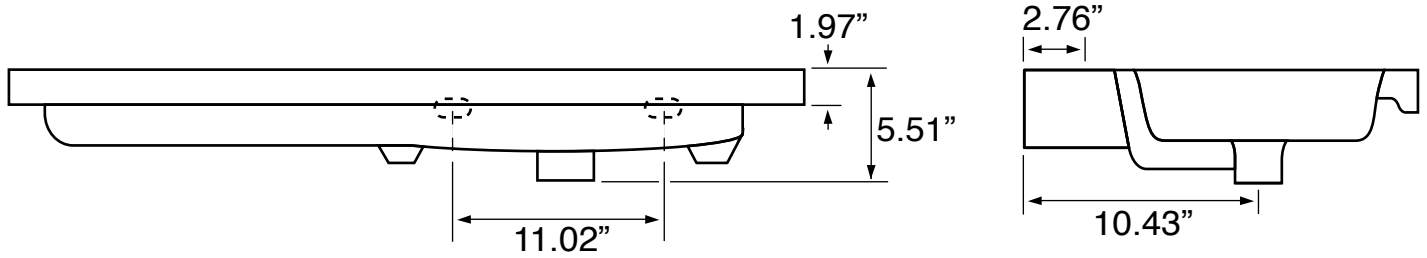

### Installation

- Wall mounted/floating installation.

### Configurations

- Single hole.
- Three hole (special order).
- No hole (special order).

### Technical Information

Bowl type:	Single
Installation:	Wall mounted
Bowl dimensions:	Depth: 3.5" Length: 17.32" Width: 11.02"
Drain hole:	1.90"
Faucet hole:	1.38"
Hole configurations:	0, 1, 3
Weight:	150 lbs