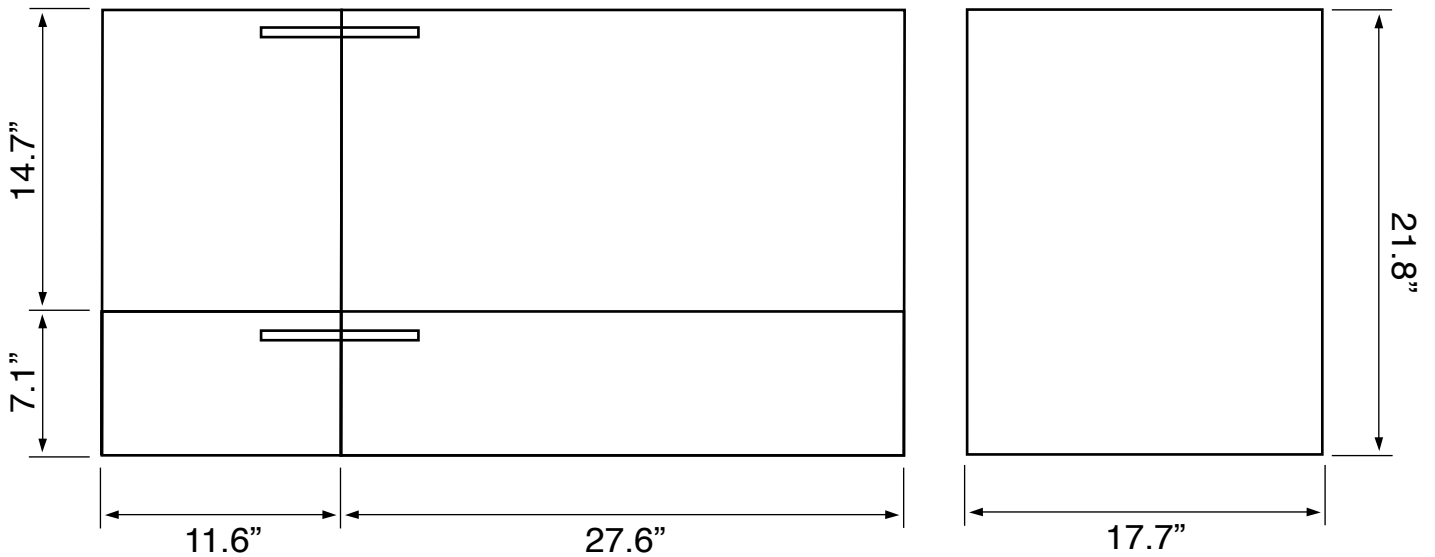

### Configurations

- Single hole.
- Three hole (special order).
- No hole (special order).

### Technical Information

Bowl type:	Single
Installation:	Wall mounted
Bowl dimensions:	Depth: 3.5" Length: 17.32" Width: 11.02"
Drain hole:	1.90"
Faucet hole:	1.38"
Hole configurations:	0, 1, 3
Weight:	150 lbs