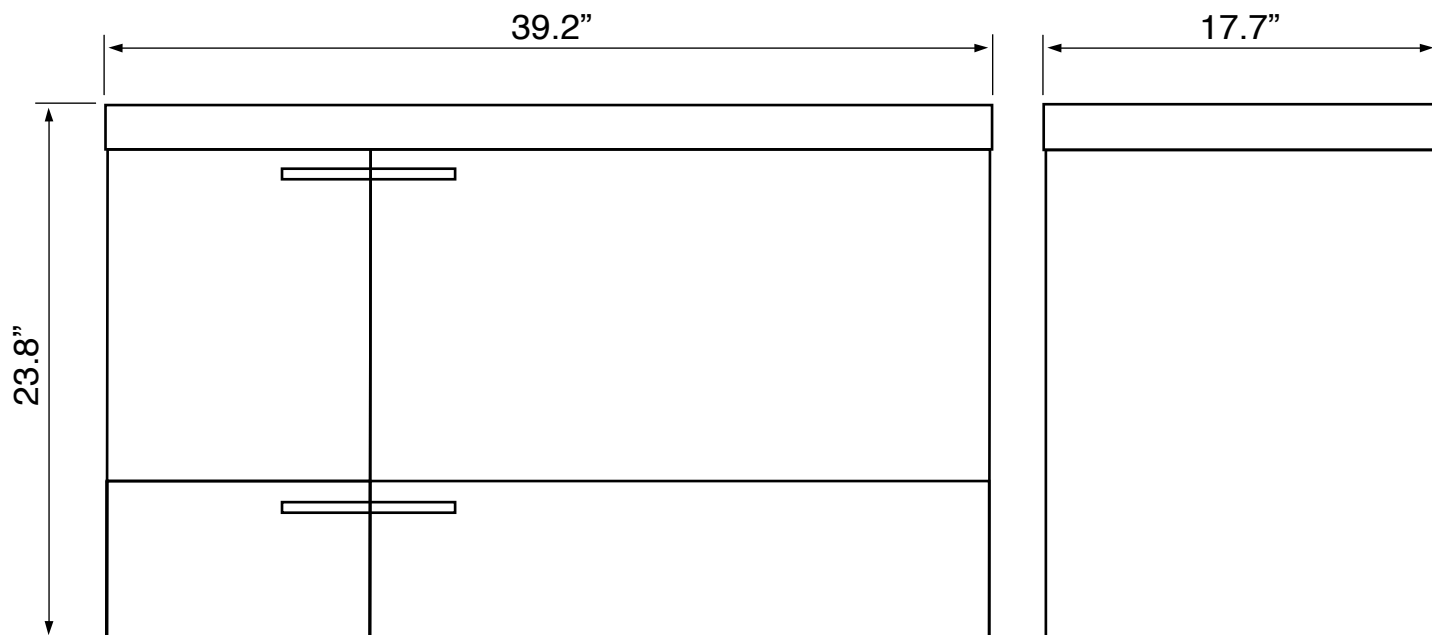

### Installation

- Wall mounted/floating installation.

### Configurations

- Single hole.
- Three hole (special order).
- No hole (special order).

### Technical Information

Bowl type:	Single
Installation:	Wall mounted
Bowl dimensions:	Depth: 3.5" Length: 17.32" Width: 11.02"
Drain hole:	1.90"
Faucet hole:	1.38"
Hole configurations:	0, 1, 3
Weight:	150 lbs