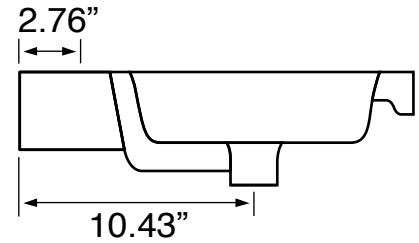

Installation

- Wall mounted/floating installation.

Configurations

- Single hole.
- Three hole (special order).
- No hole (special order).

Nameek's One-Year Limited Warranty

See website for warranty information details.

Vanity Cabinet Color/Finish Details

Color	Description
	Grey Walnut

Technical Information

Bowl type:	Single
Installation:	Wall mounted
Bowl dimensions:	Depth: 3.5"
	Length: 17.32"
	Width: 11.02"
Drain hole:	1.90"
Faucet hole:	1.38"
Hole configurations:	1