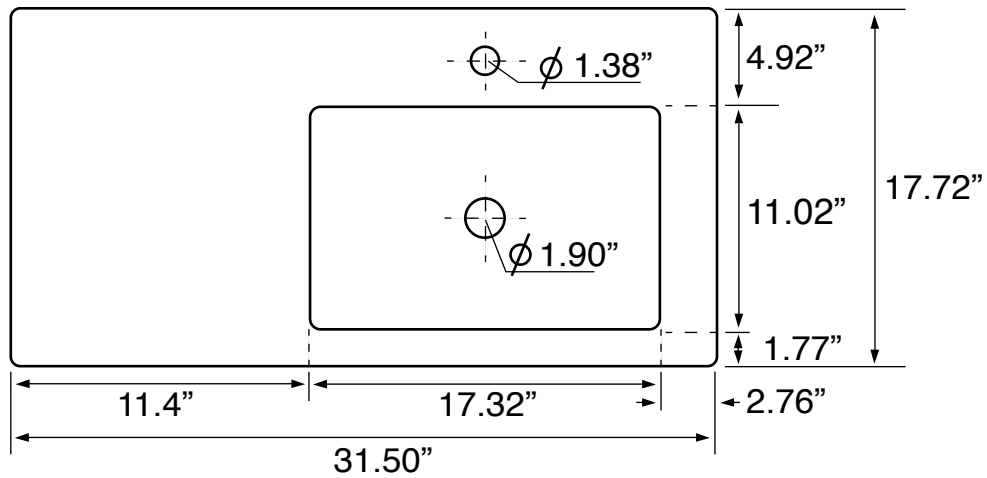

Installation

- Wall mounted/floating installation.

Configurations

- Single hole.
- Three hole (special order).
- No hole (special order).

Nameek's One-Year Limited Warranty

See website for warranty information details.

Vanity Cabinet Color/Finish Details

Color	Description
	Grey Walnut

Technical Information

Bowl type:	Single
Installation:	Wall mounted
Bowl dimensions:	Depth: 3.5"
	Length: 17.32"
	Width: 11.02"
Drain hole:	1.90"
Faucet hole:	1.38"
Hole configurations:	1