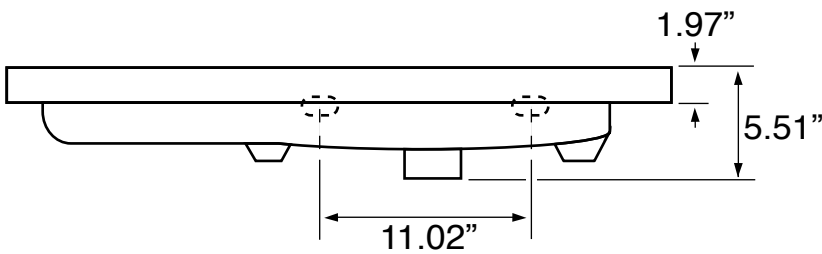

Features

- Modern design.
- Sink with overflow.
- Waterproof vanity panels.
- 2 doors.
- 1 soft-closing drawer.
- Ships fully assembled.
- Made in Italy.

Material

- White ceramic integrated sink.
- Engineered wood vanity base.
- Polished chrome brass handles.

Installation

- Wall mounted/floating installation.

Configurations

- Single hole.
- Three hole (special order).
- No hole (special order).

Nameek's One-Year Limited Warranty

See website for warranty information details.

Vanity Cabinet Color/Finish Details

Color	Description
	Grey Walnut

Technical Information

Bowl type:	Single
Installation:	Wall mounted
Bowl dimensions:	Depth: 3.5"
	Length: 17.32"
	Width: 11.02"
Drain hole:	1.90"
Faucet hole:	1.38"
Hole configurations:	1