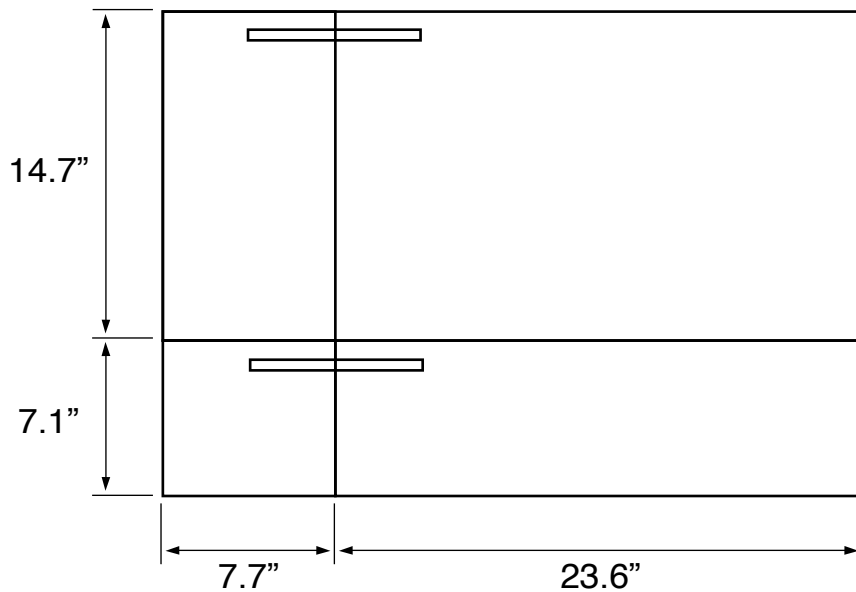

Installation

- Wall mounted/floating installation.

Configurations

- Single hole.
- Three hole (special order).
- No hole (special order).

Nameek's One-Year Limited Warranty

See website for warranty information details.

Vanity Cabinet Color/Finish Details

Color	Description
	Grey Walnut

Technical Information

Bowl type:	Single
Installation:	Wall mounted
Bowl dimensions:	Depth: 3.5"
	Length: 17.32"
	Width: 11.02"
Drain hole:	1.90"
Faucet hole:	1.38"
Hole configurations:	1