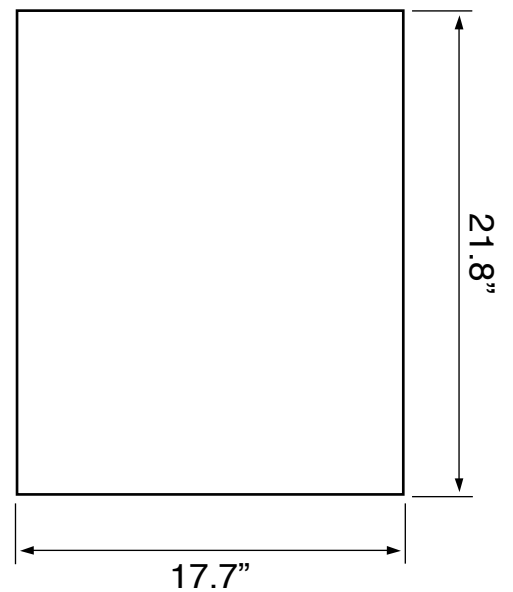

Vanity Cabinet Color/Finish Details

Color	Description
	Grey Walnut

Technical Information

Bowl type:	Single
Installation:	Wall mounted
Bowl dimensions:	Depth: 3.5"
	Length: 17.32"
	Width: 11.02"
Drain hole:	1.90"
Faucet hole:	1.38"
Hole configurations:	1