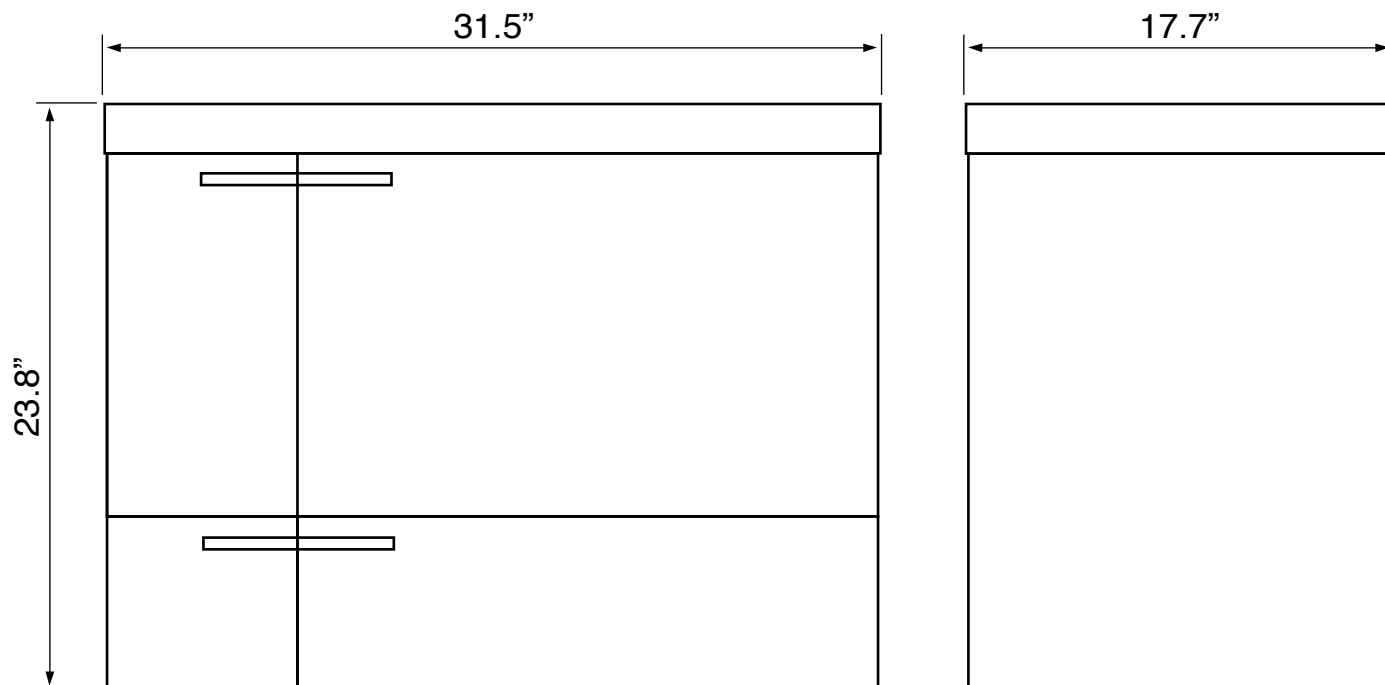

Features

- Modern design.
- Sink with overflow.
- Waterproof vanity panels.
- 2 doors.
- 1 soft-closing drawer.
- Ships fully assembled.
- Made in Italy.

Material

- White ceramic integrated sink.
- Engineered wood vanity base.
- Polished chrome brass handles.

Installation

- Wall mounted/floating installation.

Configurations

- Single hole.
- Three hole (special order).
- No hole (special order).

Nameek's One-Year Limited Warranty

See website for warranty information details.

Vanity Cabinet Color/Finish Details

Color	Description
	Grey Walnut

Technical Information

Bowl type:	Single
Installation:	Wall mounted
Bowl dimensions:	Depth: 3.5"
	Length: 17.32"
	Width: 11.02"
Drain hole:	1.90"
Faucet hole:	1.38"
Hole configurations:	1