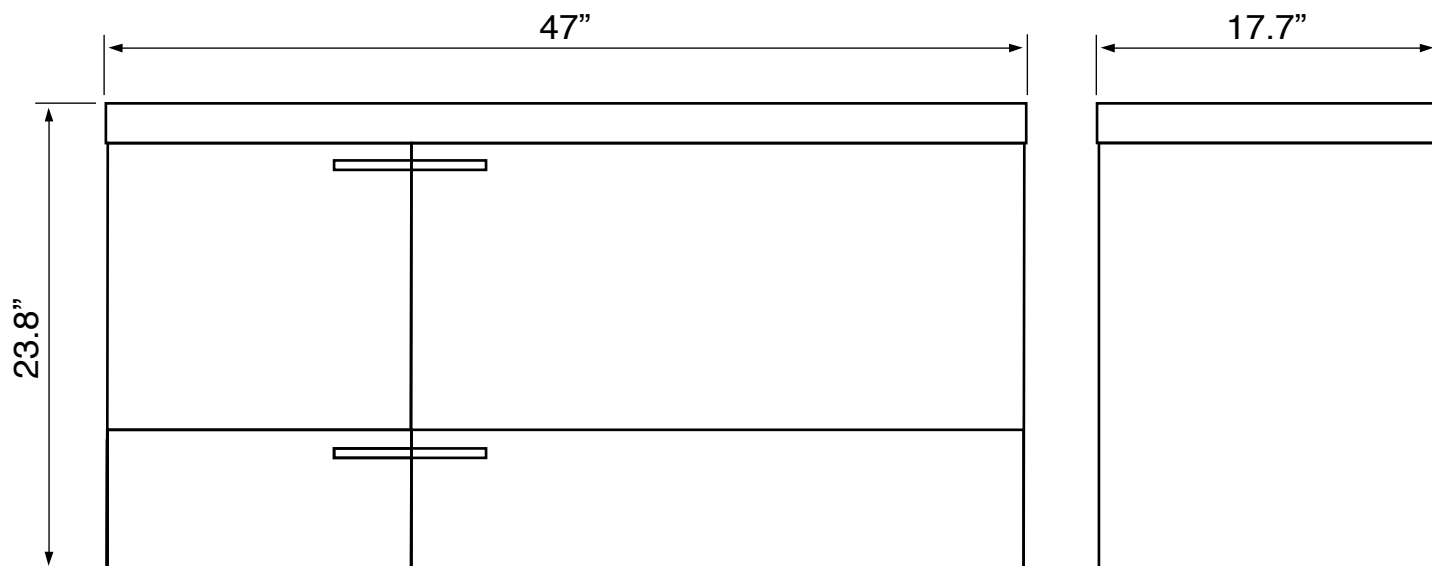

### Installation

- Wall mounted/floating installation.

### Configurations

- Two hole.
- Six hole (special order).
- No hole (special order).

### Technical Information

Bowl type:	Single, Trough
Installation:	Wall mounted
Bowl dimensions:	Depth: 4"
	Length: 43.31"
	Width: 11.02"
Drain hole:	1.75"
Faucet hole:	1.38"
Hole configurations:	2