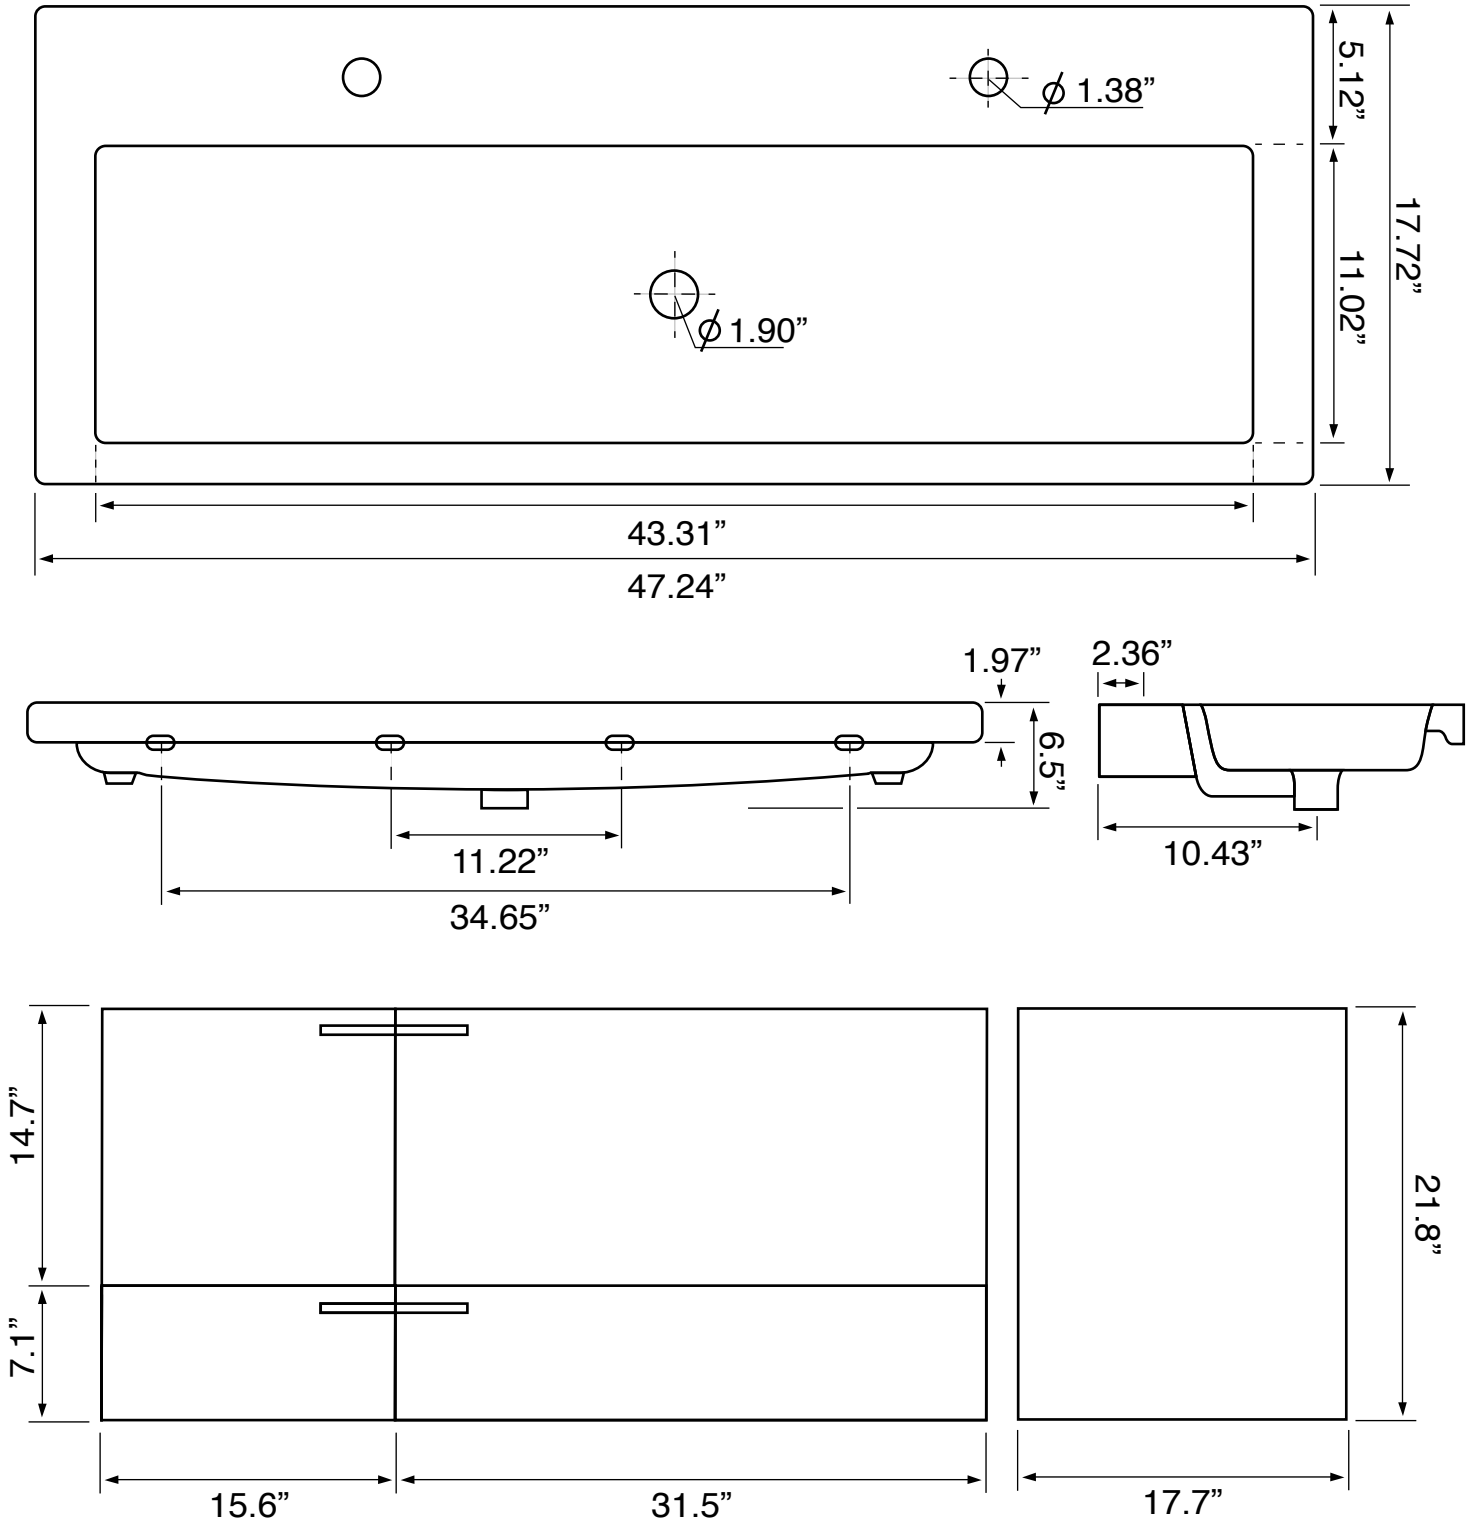

### Installation

- Wall mounted/floating installation.

### Configurations

- Two hole.
- Six hole (special order).
- No hole (special order).

### Technical Information

Bowl type:	Single, Trough
Installation:	Wall mounted
Bowl dimensions:	Depth: 4"
	Length: 43.31"
	Width: 11.02"
Drain hole:	1.75"
Faucet hole:	1.38"
Hole configurations:	2