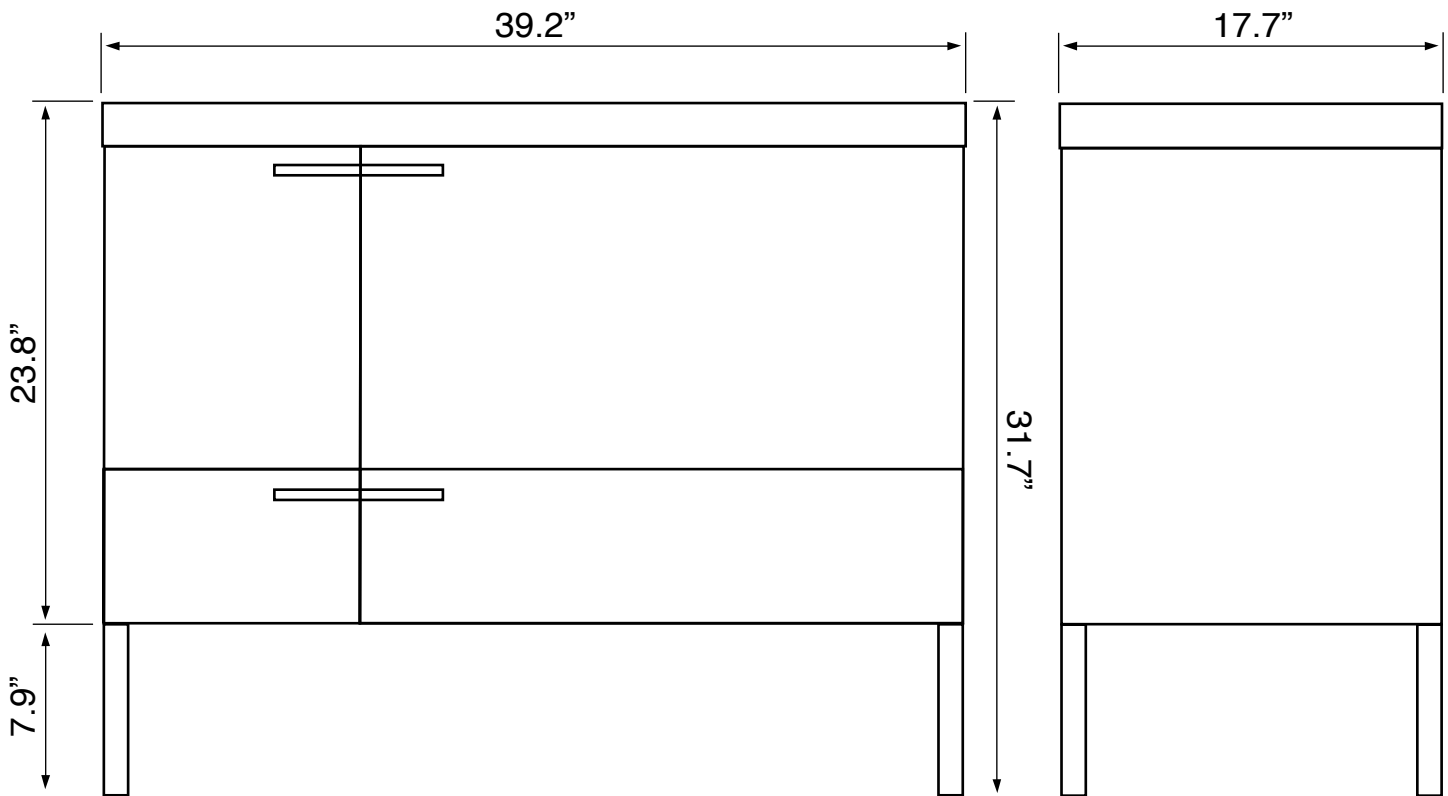

Features

- Modern design.
- Sink with overflow.
- Waterproof vanity panels.
- 2 doors.
- 1 soft-closing drawer.
- 4 polished chrome cabinet feet.
- Ships fully assembled.
- Made in Italy.

Material

- White ceramic integrated sink.
- Engineered wood vanity base.
- Polished chrome brass handles.
- Polished chrome brass vanity feet.

Installation

- Floor standing installation.

Configurations

- Single hole.
- Three hole (special order).
- No hole (special order).

Nameek's One-Year Limited Warranty

See website for warranty information details.

Vanity Cabinet Color/Finish Details

Color	Description
	Larch Canapa

Technical Information

Bowl type:	Single
Installation:	Floor standing
Bowl dimensions:	Depth: 3.5"
	Length: 19.69"
	Width: 11.02"
Drain hole:	1.90"
Faucet hole:	1.38"
Hole configurations:	1