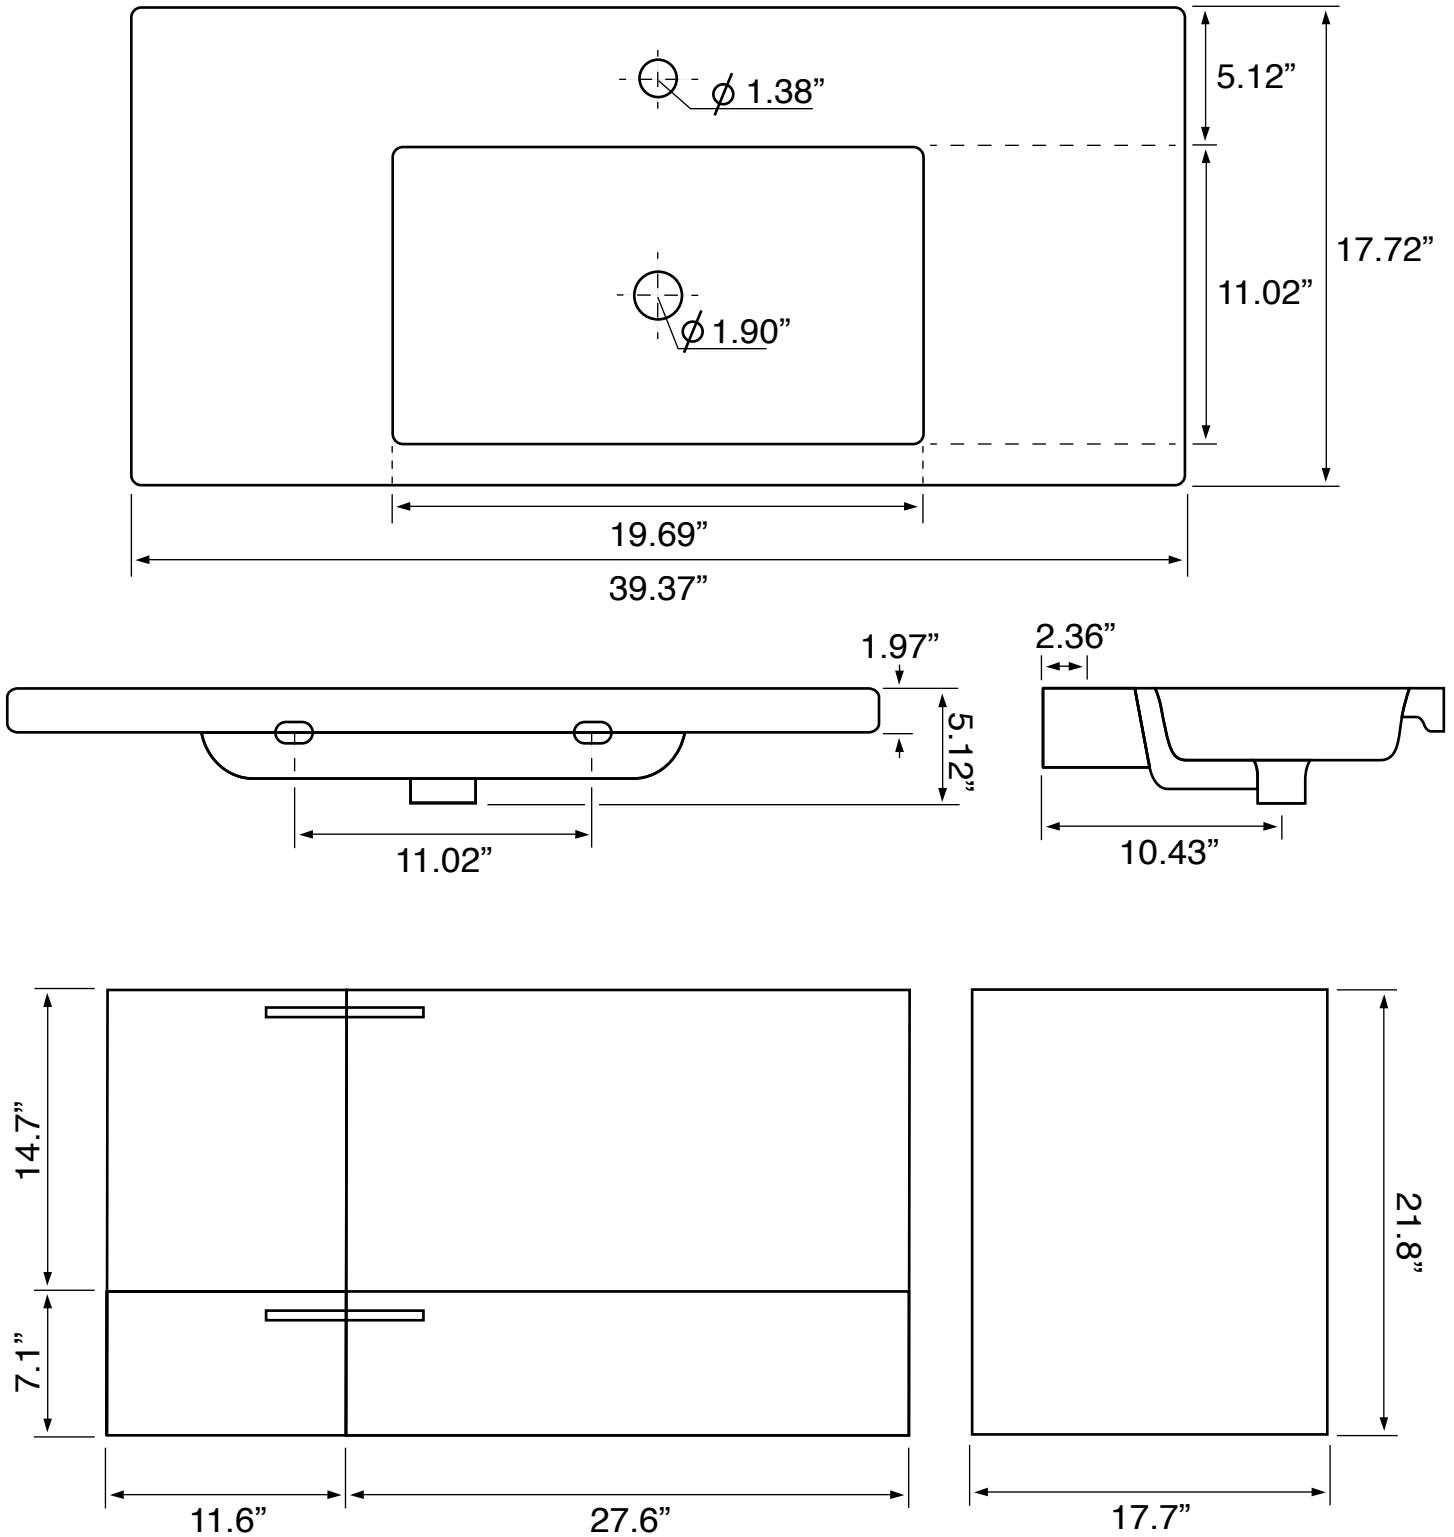

Features

- Modern design.
- Sink with overflow.
- Waterproof vanity panels.
- 2 doors.
- 1 soft-closing drawer.
- 4 polished chrome cabinet feet.
- Ships fully assembled.
- Made in Italy.

Material

- White ceramic integrated sink.
- Engineered wood vanity base.
- Polished chrome brass handles.
- Polished chrome brass vanity feet.

Installation

- Floor standing installation.

Configurations

- Single hole.
- Three hole (special order).
- No hole (special order).

Nameek's One-Year Limited Warranty

See website for warranty information details.

Vanity Cabinet Color/Finish Details

Color	Description
	Larch Canapa

Technical Information

Bowl type:	Single
Installation:	Floor standing
Bowl dimensions:	Depth: 3.5"
	Length: 19.69"
	Width: 11.02"
Drain hole:	1.90"
Faucet hole:	1.38"
Hole configurations:	1