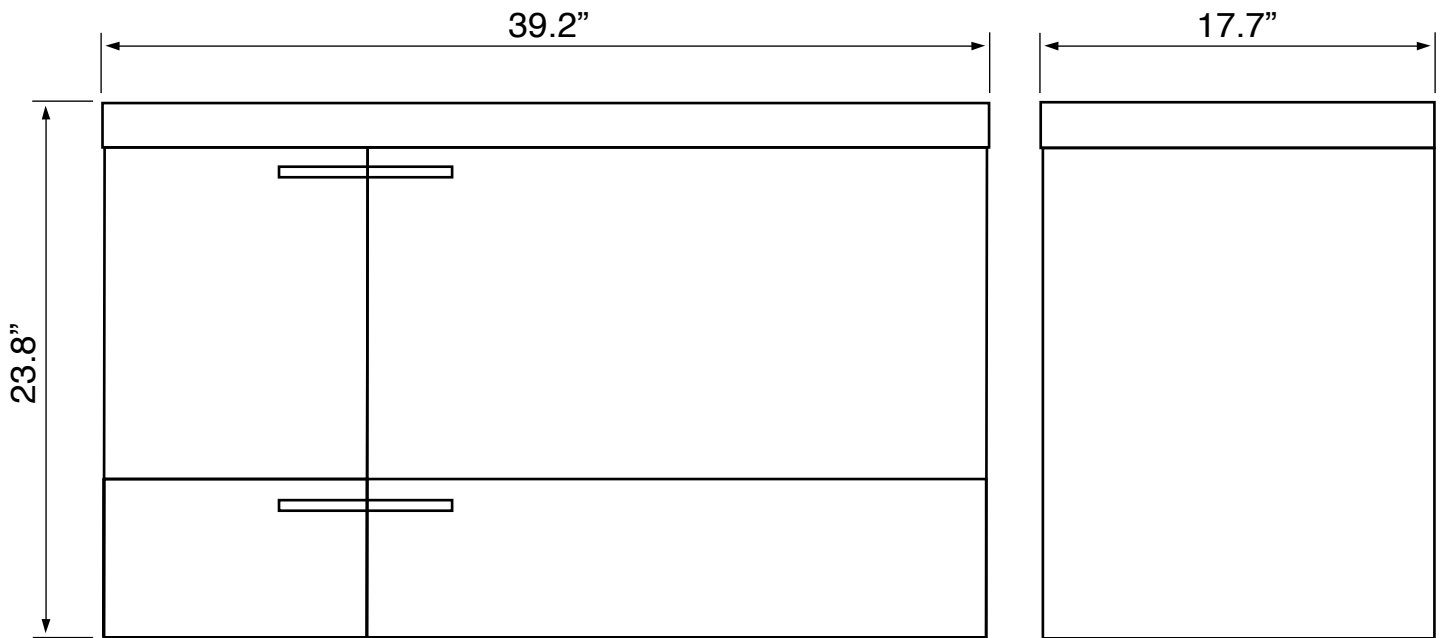

Features

- Modern design.
- Sink with overflow.
- Waterproof vanity panels.
- 2 doors.
- 1 soft-closing drawer.
- Ships fully assembled.
- Made in Italy.

Material

- White ceramic integrated sink.
- Engineered wood vanity base.
- Polished chrome brass handles.

Installation

- Wall mounted/floating installation.

Configurations

- Single hole.
- Three hole (special order).
- No hole (special order).

Nameek's One-Year Limited Warranty

See website for warranty information details.

Vanity Cabinet Color/Finish Details

Color	Description
	Glossy White

Technical Information

Bowl type:	Single
Installation:	Wall mounted
Bowl dimensions:	Depth: 3.5" Length: 19.69" Width: 11.02"
Drain hole:	1.90"
Faucet hole:	1.38"
Hole configurations:	0, 1, 3