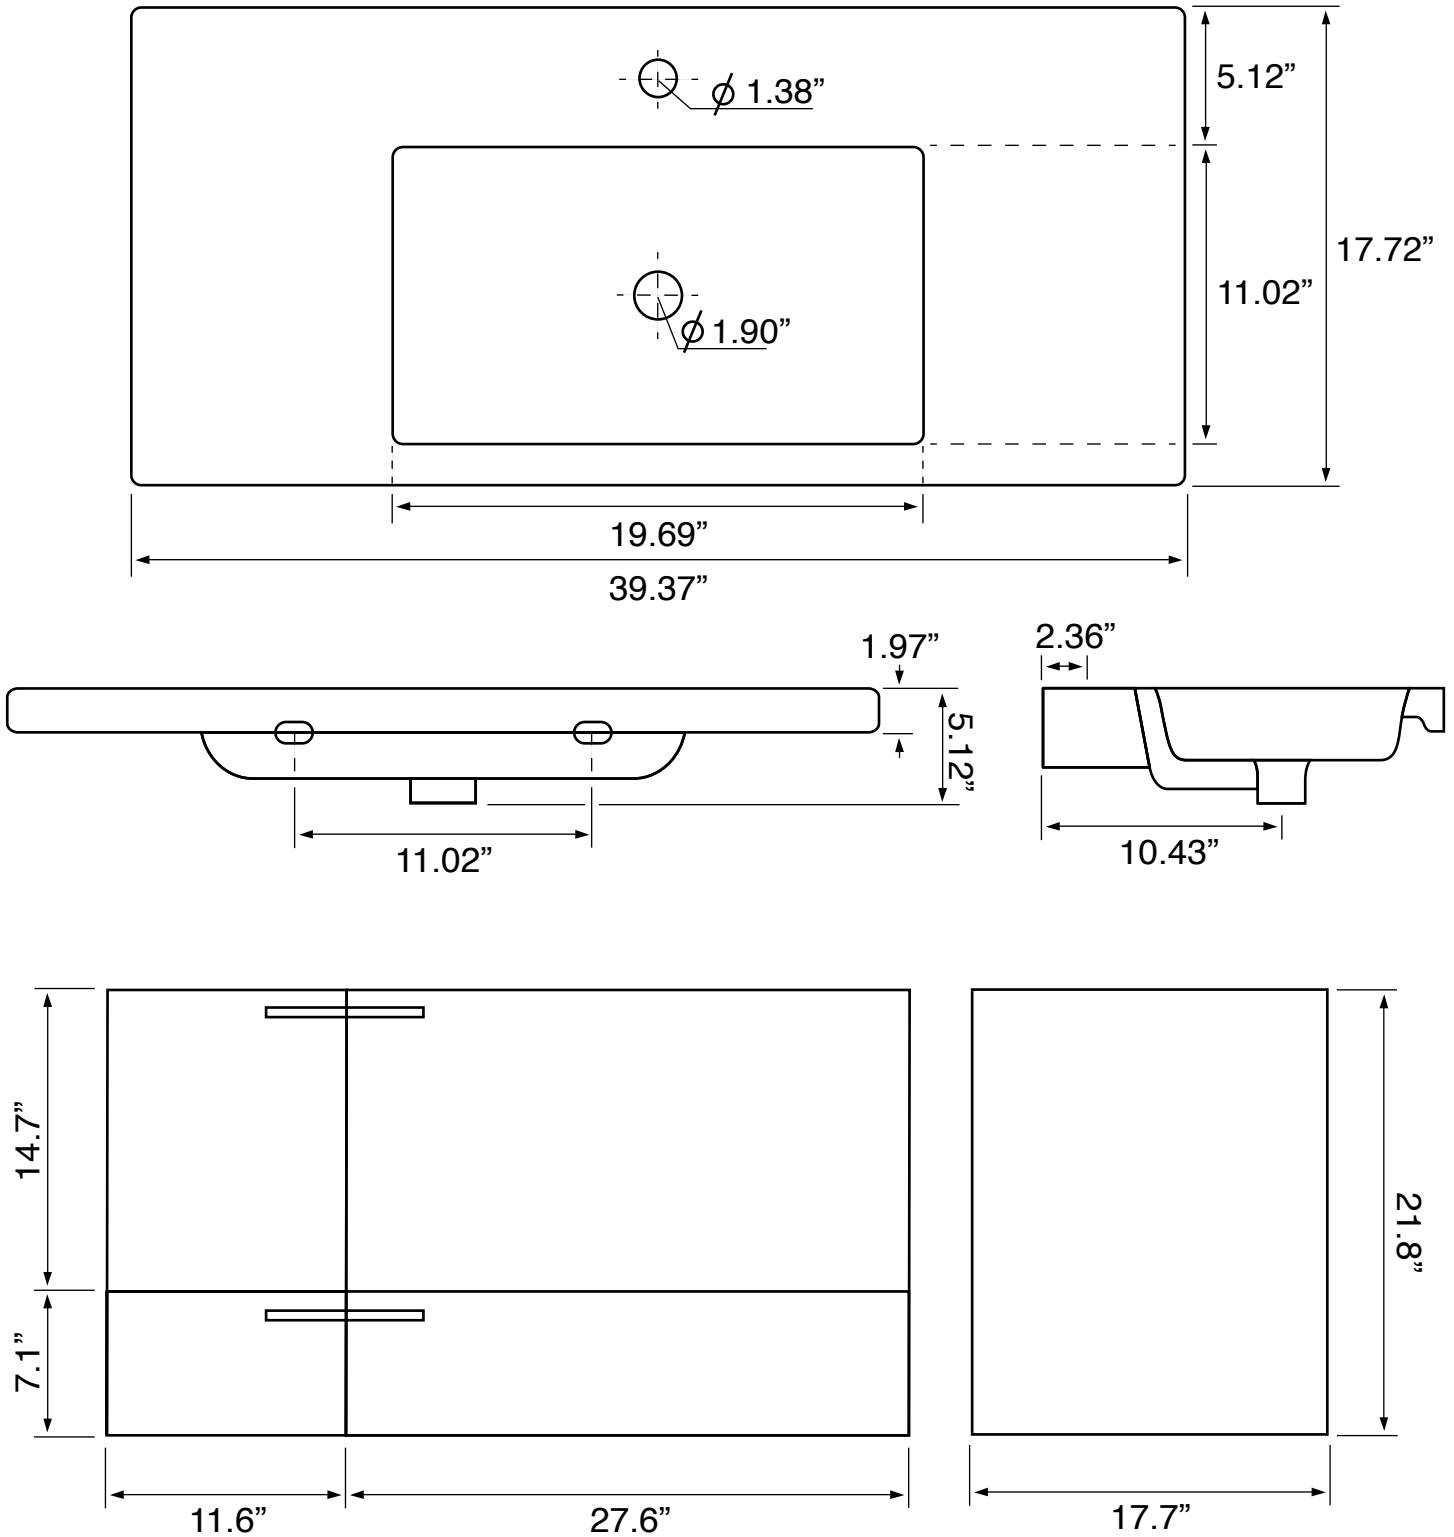

Features

- Modern design.
- Sink with overflow.
- Waterproof vanity panels.
- 2 doors.
- 1 soft-closing drawer.
- Ships fully assembled.
- Made in Italy.

Material

- White ceramic integrated sink.
- Engineered wood vanity base.
- Polished chrome brass handles.

Installation

- Wall mounted/floating installation.

Configurations

- Single hole.
- Three hole (special order).
- No hole (special order).

Nameek's One-Year Limited Warranty

See website for warranty information details.

Vanity Cabinet Color/Finish Details

Color	Description
	Glossy White

Technical Information

Bowl type:	Single
Installation:	Wall mounted
Bowl dimensions:	Depth: 3.5" Length: 19.69" Width: 11.02"
Drain hole:	1.90"
Faucet hole:	1.38"
Hole configurations:	0, 1, 3