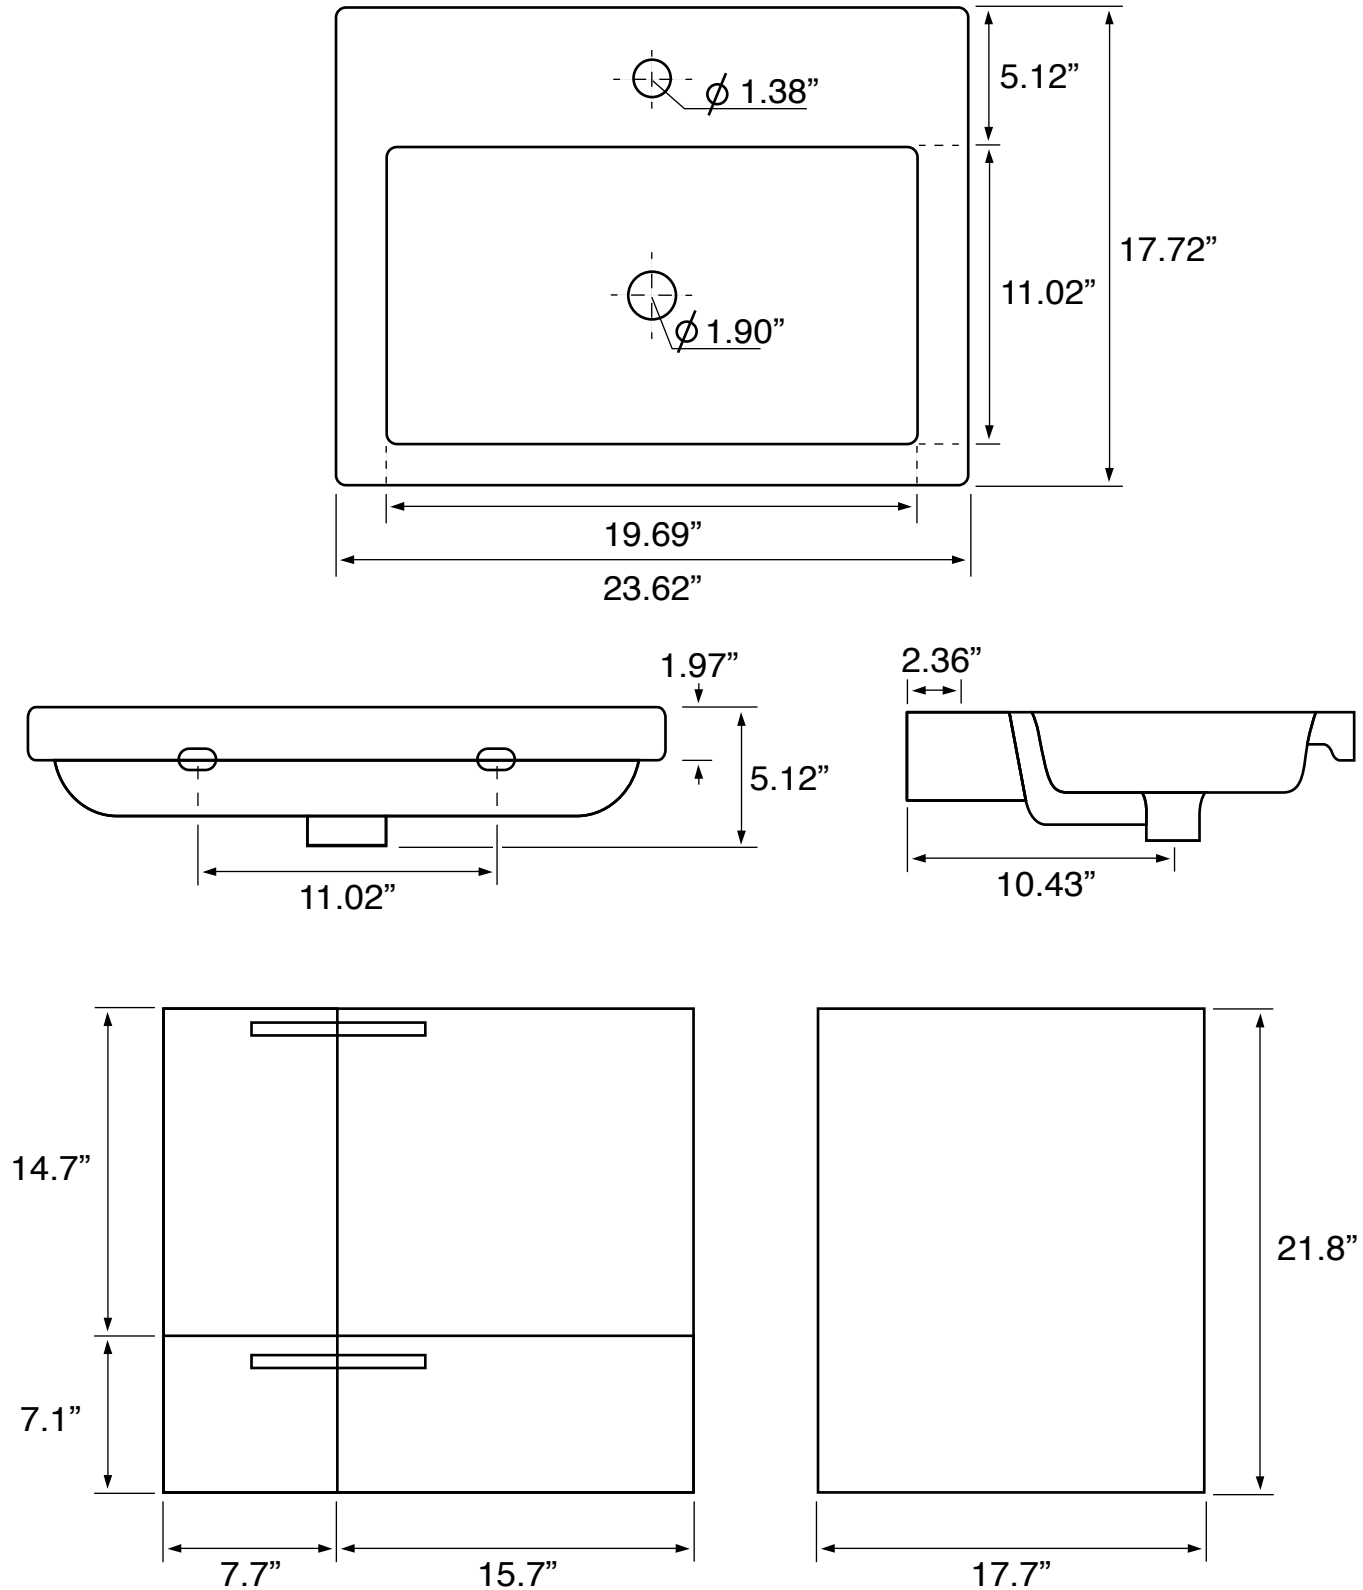

Features

- Modern design.
- Sink with overflow.
- Waterproof vanity panels.
- 2 doors.
- 1 soft-closing drawer.
- Ships fully assembled.
- Made in Italy.

Material

- White ceramic integrated sink.
- Engineered wood vanity base.
- Polished chrome brass handles.

Installation

- Wall mounted/floating installation.

Configurations

- Single hole.
- Three hole (special order).
- No hole (special order).

Nameek's One-Year Limited Warranty

See website for warranty information details.

Vanity Cabinet Color/Finish Details

Color	Description
	Glossy White

Technical Information

Bowl type:	Single
Installation:	Wall mounted
Bowl dimensions:	Depth: 3.54" Length: 19.69" Width: 11.02"
Drain hole:	1.90"
Faucet hole:	1.38"
Hole configurations:	1