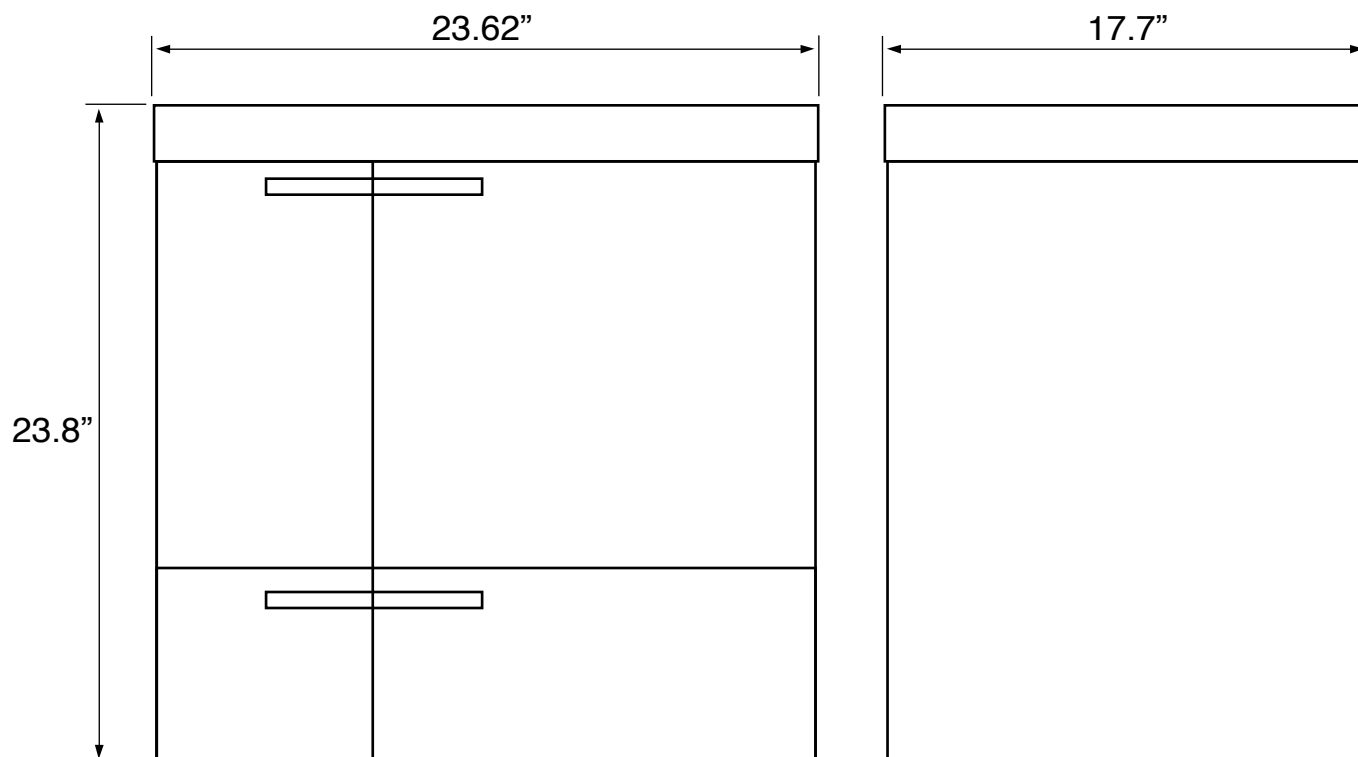

Features

- Modern design.
- Sink with overflow.
- Waterproof vanity panels.
- 2 doors.
- 1 soft-closing drawer.
- Ships fully assembled.
- Made in Italy.

Material

- White ceramic integrated sink.
- Engineered wood vanity base.
- Polished chrome brass handles.

Installation

- Wall mounted/floating installation.

Configurations

- Single hole.
- Three hole (special order).
- No hole (special order).

Nameek's One-Year Limited Warranty

See website for warranty information details.

Vanity Cabinet Color/Finish Details

Color	Description
	Glossy White

Technical Information

Bowl type:	Single
Installation:	Wall mounted
Bowl dimensions:	Depth: 3.54" Length: 19.69" Width: 11.02"
Drain hole:	1.90"
Faucet hole:	1.38"
Hole configurations:	1