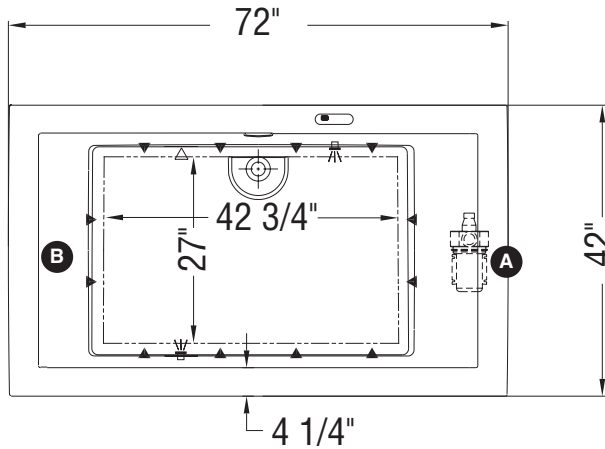

WHIRLPOOL SYSTEM

AIR SYSTEM

Note: Air backjets on same side as blower

- (▲): Indicates whirlpool jets positioning
- (△): Indicates suction positioning
- (●): Indicates airjets positioning
- (♫): Indicates chromatherapy light positioning

A : Specify blower and/or pump location when ordering

Bathtub base includes anti-vibration Neutra-Phone leg supports (not shown).

All dimensions are approximate. Structure measurements must be verified against the unit to ensure proper fit.