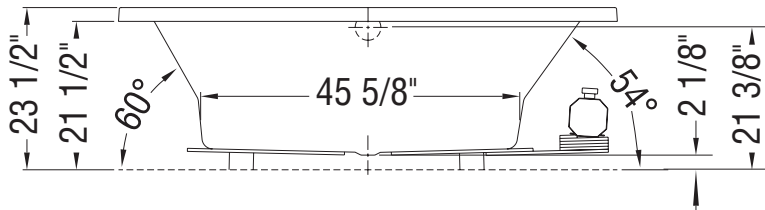

WHIRLPOOL SYSTEM

AIR SYSTEM

Note: Air backjets on same side as blower

- (▲): Indicates whirlpool jets positioning
- (△): Indicates suction positioning
- (●): Indicates airjets positioning
- (♫): Indicates chromatherapy light positioning

A : Specify blower and/or pump location when ordering

Bathtub base includes anti-vibration Neutra-Phone leg supports (not shown).

All dimensions are approximate. Structure measurements must be verified against the unit to ensure proper fit.