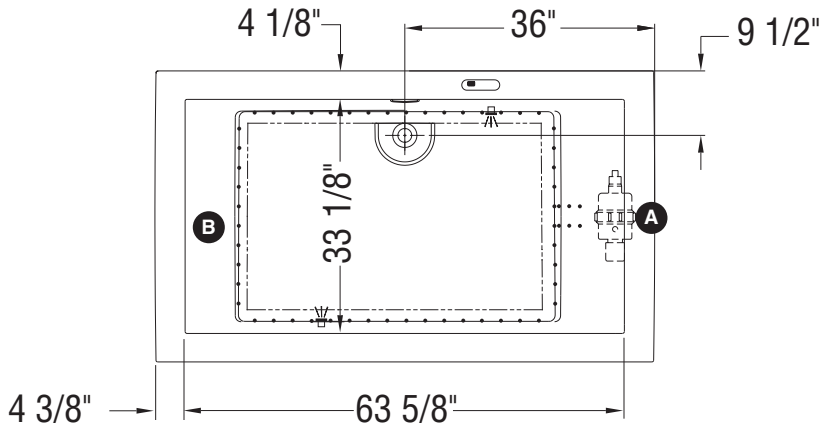

WHIRLPOOL SYSTEM

AIR SYSTEM

Note: Air backjets on same side as blower

- (▲): Indicates whirlpool jets positioning
- (△): Indicates suction positioning
- (●): Indicates airjets positioning
- (♫): Indicates chromatherapy light positioning

A : Specify blower and/or pump location when ordering

Bathtub base includes anti-vibration Neutra-Phone leg supports (not shown).

All dimensions are approximate. Structure measurements must be verified against the unit to ensure proper fit.