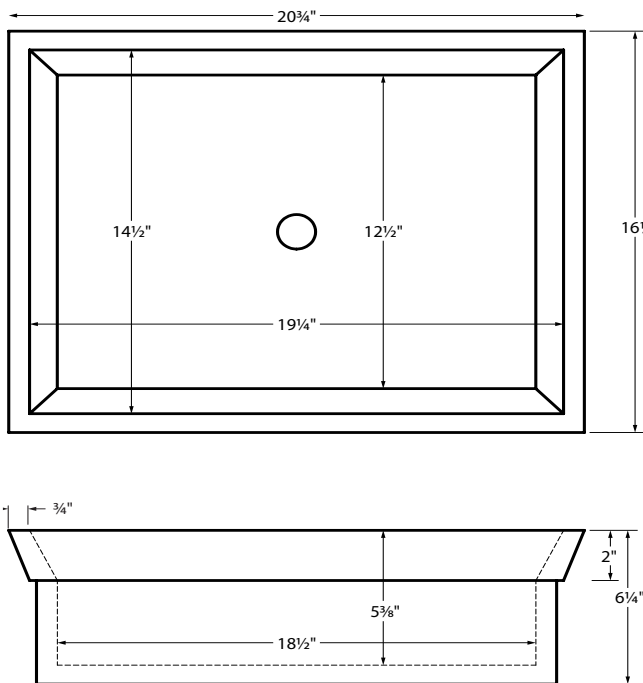

Continuum Rectangle

MODEL 762
20.75" x 16.25" x 6.25"
SEMI-RECESSED
SculptureStone®
30 lbs / 14 kg

About Continuum sink:

- Designed by Matthew Quinn, Continuum is a semi-recessed sink that utilizes the countertop hole cut-out inside the sink bowl.
- This design enables the striations of the counter material to visually continue through the sink, as shown in the photos below.