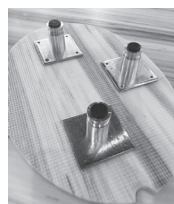

Chrome (DKFDC) **\$300**

ORDERING AND INSTALLATION

- 1.5" drain opening
- Provided template ships with sink. Always measure sink on-site to ensure cut-out accuracy.
- One-piece construction using Engineered SculptureStone® (ESS) material
- Non-porous, stain-, mold- and mildew-resistant.
- Material is approximately 70% organic
- Five-Year Limited Residential Warranty

IMPORTANT ORDERING AND INSTALLATION INFORMATION

- Top 2" sink rim designed to rest on counter.
- Sink may be used with or without countertop cut-out. Note: countertop material is not included.
- Provided adjustable leveling feet support the cut-out in the sink bowl and are included with sink as shown to the right.