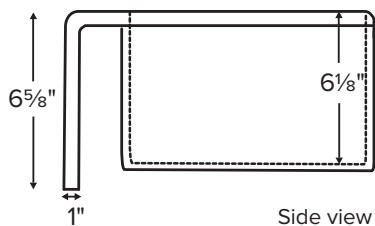

# MBKS244

25" x 22.25"

Bowl depth: 6.125"

**Installation:** Seamless Plain Apron Front

**Material:** Acrylic

**Shipping Weight:** 32 lbs / 15 kg

One-piece construction with seamless plain-front apron

**Options** *Must be ordered at time of purchase.*

## CONSTRUCTION AND STANDARD FEATURES

- Accommodates 3.5" kitchen drain.
- Can be undermounted or caulked directly to the countertop without the use of clips or channels.
- Durable cast acrylic shell is extremely scratch- and stain-resistant. Up to 30% thicker and stronger than other makes.
- Non-porous highly renewable surface makes cleaning and sanitizing faster and more effective.
- 1-year limited residential and commercial warranty.

• All product measurements are  $\pm 1/2"$ .  
• Specifications and configurations are subject to change without notice.  
• Measurements herein supersede all others published prior to publication date below.