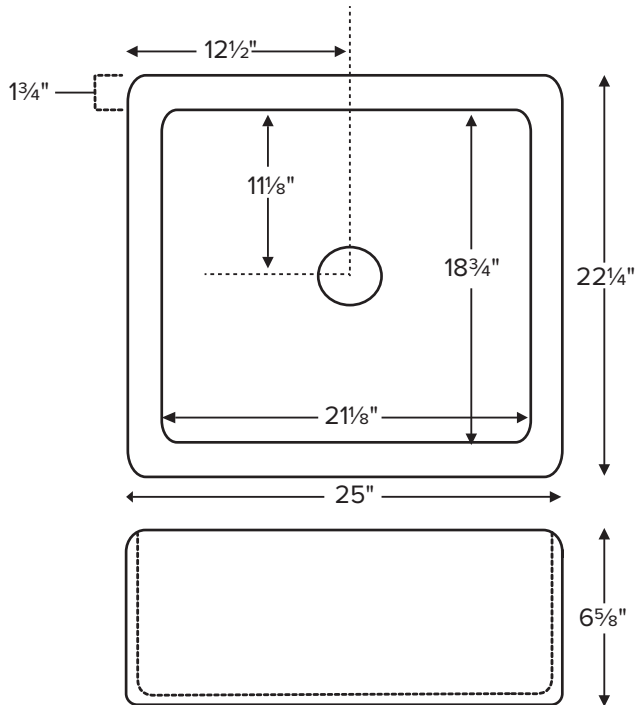

# MBKS244

25" x 22.25"

Bowl depth: 6.125"

**Installation:** Seamless Plain Apron Front

**Material:** Acrylic

**Shipping Weight:** 32 lbs / 15 kg

One-piece construction with seamless plain-front apron

**Options** *Must be ordered at time of purchase.*

## CONSTRUCTION AND STANDARD FEATURES

- Accommodates 3.5" kitchen drain.
- Can be undermounted or caulked directly to the countertop without the use of clips or channels.
- Durable cast acrylic shell is extremely scratch- and stain-resistant. Up to 30% thicker and stronger than other makes.
- Non-porous highly renewable surface makes cleaning and sanitizing faster and more effective.
- 1-year limited residential and commercial warranty.

• All product measurements are  $\pm 1/2"$ .  
• Specifications and configurations are subject to change without notice.  
• Measurements herein supersede all others published prior to publication date below.