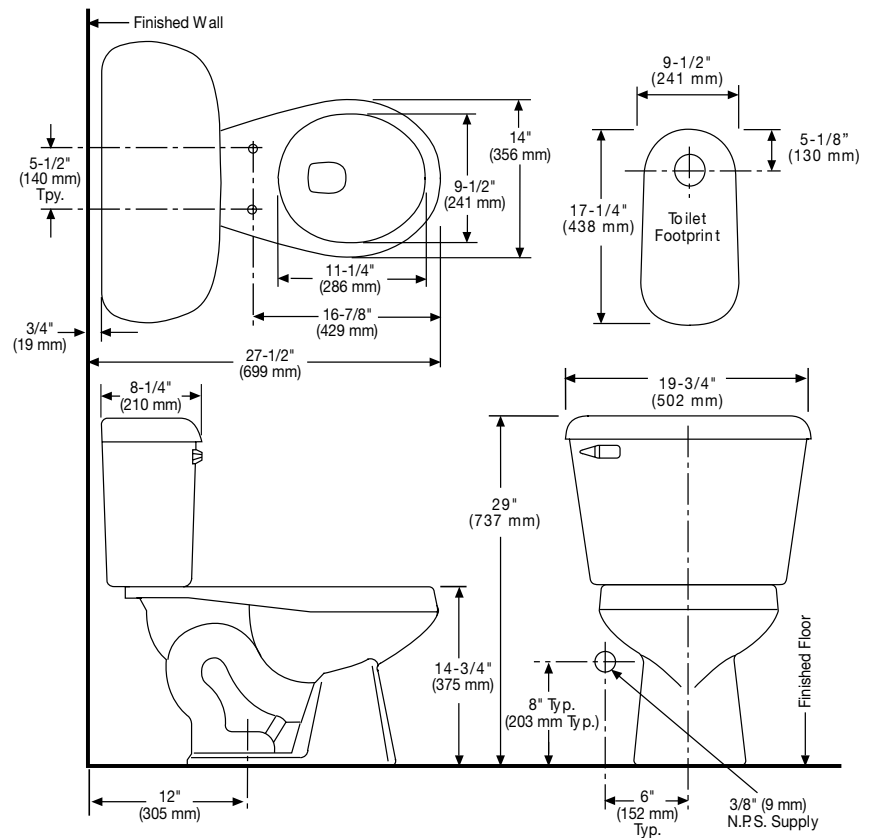

Specifications

Model #	Description	Codes/Standards
130CTK	Round front (1.6 gpf/6.0 lpf) two-piece toilet kit.	

Specification	Description	Specification	Description
Material	Vitreous China	Trap Diameter	2"
Water Pressure Range	20 to 80 PSI	Trap Seal	2-5/8"
Flush System	2" flush tower	Rough-in	12"
Water Usage	1.6 gpf / 6.0 lpf	Shipping Weight	85 lbs. / 38.2 kg
Water Surface Area	8" X 9"	Warranty	Vitreous China - Limited Lifetime Tank Trim - Limited One Year
MaP Rating	800 grams		

Technical Information

See our complete line of acrylic and vitreous china bathroom fixtures, plastic tank trim and plumbing products.

These dimensions are nominal and subject to change without notice.

Fixture performance and specifications meet or exceed ASME A112.19.2-2008/CSA B45.1-08 standards, and other state and local codes.

MADE IN USA