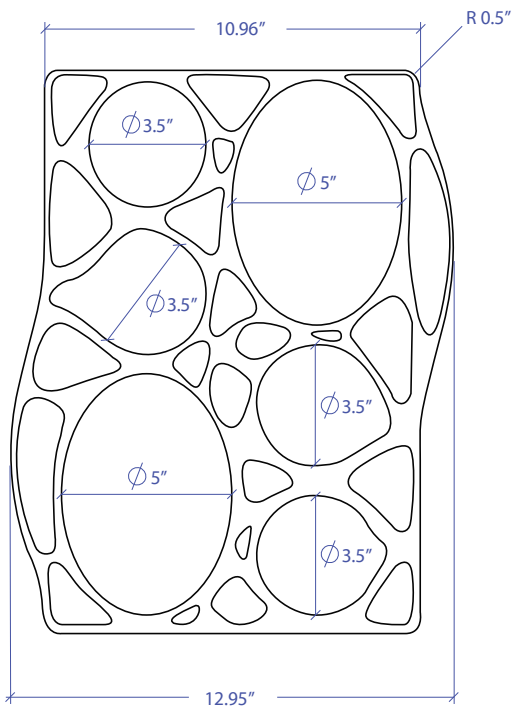

# BAIN MARIE MWBM-651GDSB

- FEATURES**

- Stainless steel construct
- Removable bain marie

- TECHNICAL INFORMATION**

- Dimension: 16.44"Lx12.95"W
- Thickness: 0.24"
- Corner: 0.5" round

- FINISHES**

- Gold PVD Satin Brushed stainless steel