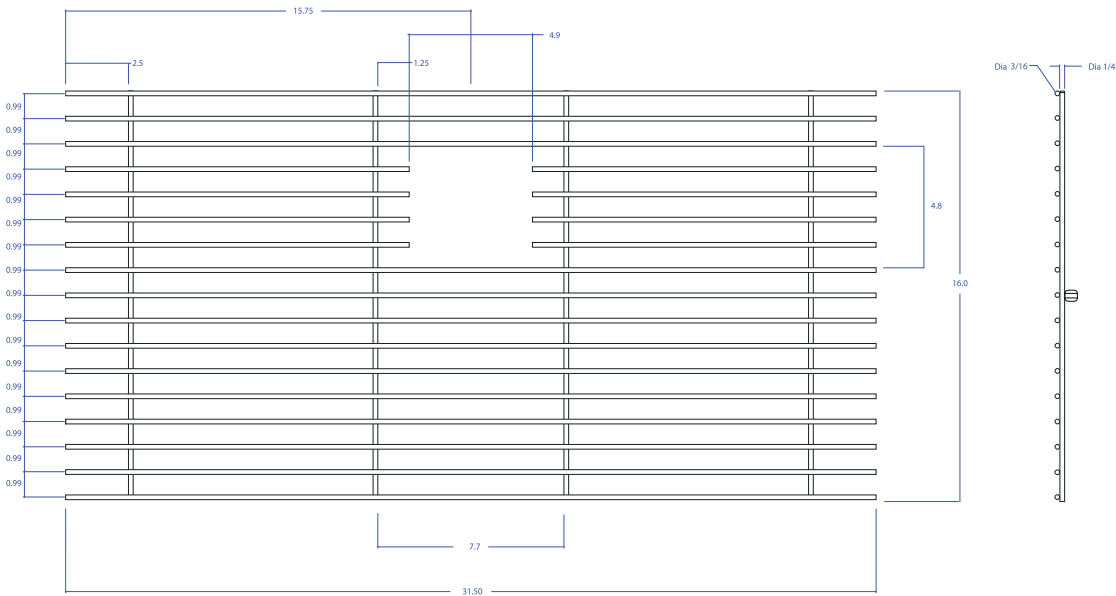

BASIN GRID MBG-6513GPSB

- **FEATURES**
Beveled Tips
Silicone Feet
Side Bumpers
- **TECHNICAL INFORMATION**
3/16" type 304 Stainless Steel
1/4" type 304 Stainless Steel
- **FINISHES**
Graphite PVD Satin Brushed stainless steel

*All measurements are in inches.

PROJECT INFORMATION			
Project			
Date	/ /	QTY	
Specifier			
Contact			
Note			