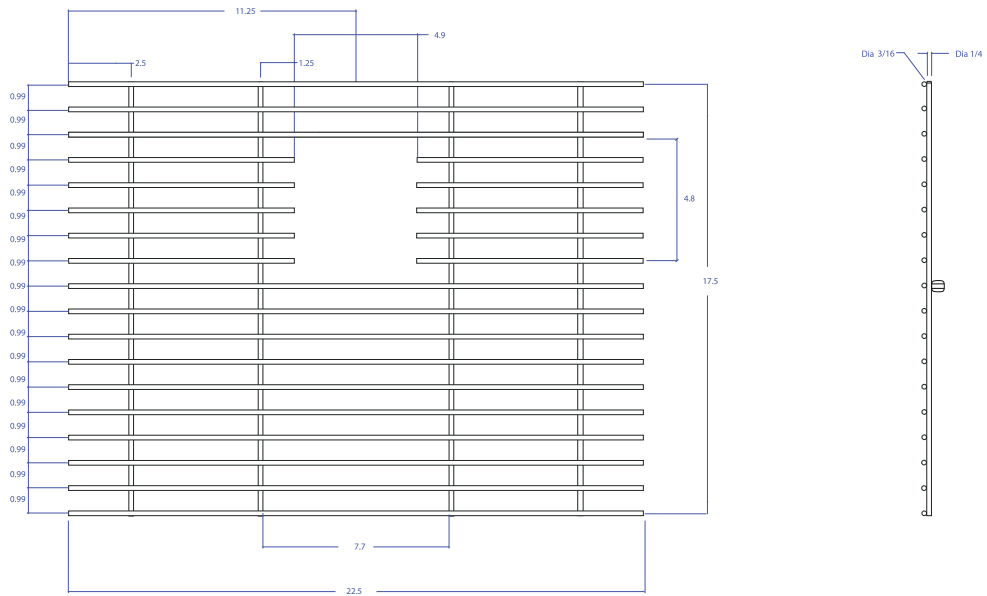

BASIN GRID MBG-0811SB

- **FEATURES**
 - Beveled Tips
 - Silicone Feet
 - Side Bumpers
- **TECHNICAL INFORMATION**
 - 3/16" type 304 Stainless Steel
 - 1/4" type 304 Stainless Steel
- **FINISHES**
 - Satin Brushed stainless steel

*All measurements are in inches.

PROJECT INFORMATION			
Project			
Date	/ /	QTY	
Specifier			
Contact			
Note			