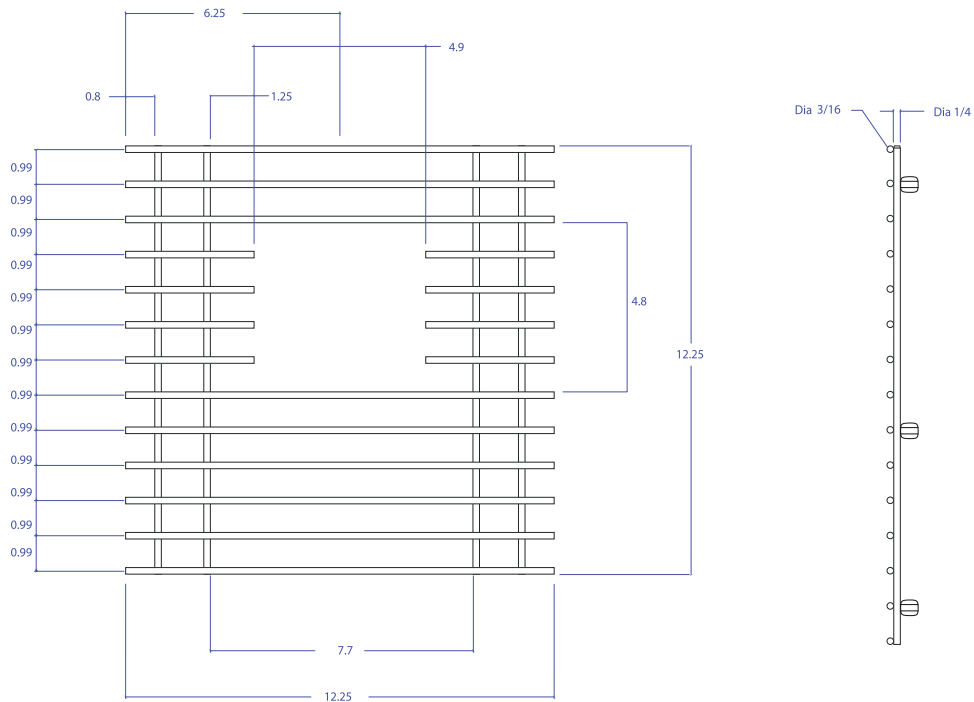

BASIN GRID MBG-032GPSB

- **FEATURES**

Beveled Tips
Silicone Feet
Side Bumpers

- **TECHNICAL INFORMATION**

3/16" type 304 Stainless Steel
1/4" type 304 Stainless Steel

- **FINISHES**

Black PVD Satin Brushed finish

*All measurements are in inches.

PROJECT INFORMATION			
Project			
Date	/	/	QTY
Specifier			
Contact			
Note			