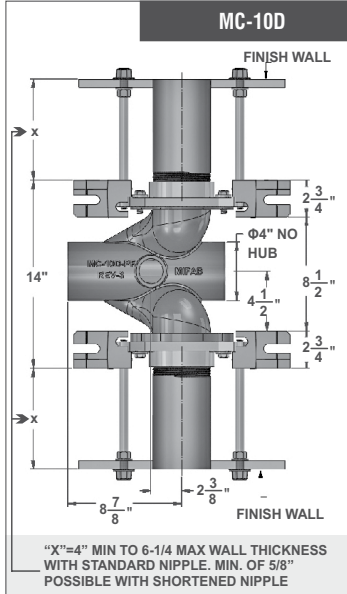

Location: _____

MC-10D

DOUBLE, HORIZONTAL ADJUSTABLE WATER CLOSET CARRIER (FOR SIPHON JET AND BLOWOUT TOILETS)

Specification: MIFAB® Series MC-10D Series double, horizontal, adjustable water closet carrier with lacquered cast iron fitting, 4" (102) no hub waste, 2" (51) no hub vent connection, lacquered cast iron gasketed adjustable faceplates, universal floor mounted cast iron foot supports, adjustable 8" tapered thread ABS nipples with integral test caps, neoprene bowl gaskets, hardware, threaded rod protectors and polished chrome plated finishing cap nuts.

*MC-10 is tested to support a 500 lb. load with the rear anchor support.

SUFFIX	OPTIONAL VARIATIONS
-01	Neoprene bowl gasket (MC-10-PBG)
-1	Finishing / Tiling Frame (MC-10-1-PTFK)
-3	Rear anchor support (MC-10-3-PRSFK)
-10	Auxiliary support, recommended with nipple lengths over 12"(MC-10-AFS)
-12	12" tapered thread ABS nipple* (MC-10-PN12-31)
-13	All galvanized
-14	Vandal proof finish trim (MC-10-PFH-14)
-17	Test plug for custom cast iron nipples
-19	Nipple wrench (MC-10-PCW)
-20	Flush valve support (MC-10-FVS)
-22	Less fitting
-AH8	8" ABS nipple with adjustable horn (MC-10-PN8AH-31)

-AH12	12" ABS nipple with adjustable horn* (MC-10-PN12AH-31)
-CI-4	4" rolling thread cast iron nipple (MC-10-PN4R-50)
-CI-6	6" rolling thread cast iron nipple (MC-10-PN6R-50)
-CI-8	8" rolling thread cast iron nipple (MC-10-PN8R-50)
-CI-12*	12" rolling thread cast iron nipple* (MC-10-PN12R-50)
-CI-24	24" rolling thread cast iron nipple (MC-10-PN24R-50)
-FM	Floor mount back outlet fixture support
-HD-750	750 lb. rated heavy duty
-HDX	1,000 Lb. rated extra heavy duty
-OR8	8" rolling thread ABS nipple (MC-10-PN8R-31)
-OR12*	12" rolling thread ABS nipple (MC-10-PN12R-31)
-PFAB	Prefabricated carriers