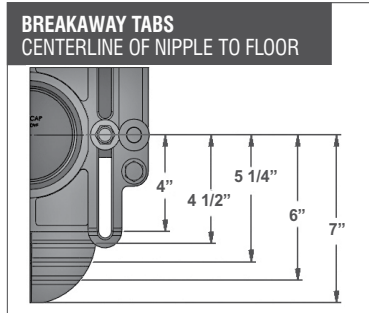

*MC-10 is tested to support a 500 lb. load with the rear anchor support.