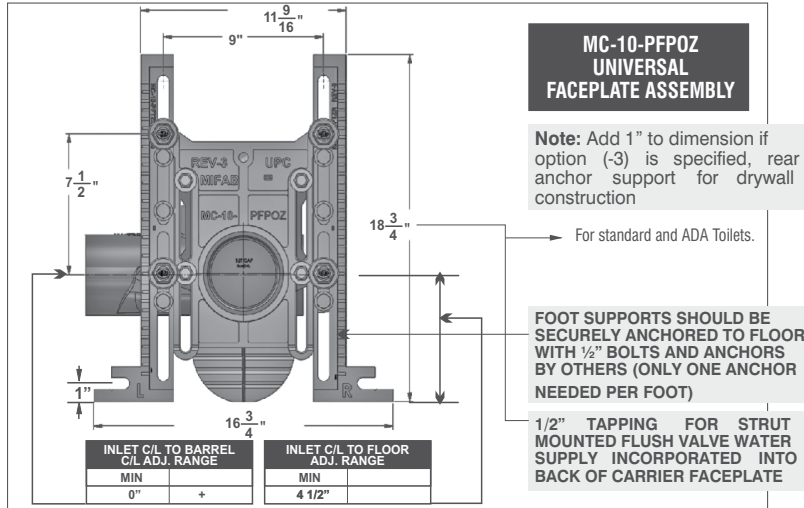

Location: _____

MC-10D

DOUBLE, HORIZONTAL ADJUSTABLE WATER CLOSET CARRIER (FOR SIPHON JET AND BLOWOUT TOILETS)

Specification: MIFAB® Series MC-10D Series double, horizontal, adjustable water closet carrier with lacquered cast iron fitting, 4" (102) no hub waste, 2" (51) no hub vent connection, lacquered cast iron gasketed adjustable faceplates, universal floor mounted cast iron foot supports, adjustable 8" tapered thread ABS nipples with integral test caps, neoprene bowl gaskets, hardware, threaded rod protectors and polished chrome plated finishing cap nuts.

Function: Used with back to back off the floor plumbing fixtures that are wall mounted and have no contact with the finished floor. The closet carrier is completely concealed within the wall and supports the load of the fixtures through a faceplate and foot support system that is anchored to the floor. Sanitation underneath the fixtures is more efficiently and economically maintained when installed off of the floor compared to floor mounted.

*MC-10 is tested to support a 500 lb. load with the rear anchor support.

SUFFIX	OPTIONAL VARIATIONS
-01	Neoprene bowl gasket (MC-10-PBG)
-1	Finishing / Tiling Frame (MC-10-1-PTFK)
-3	Rear anchor support (MC-10-3-PRSFK)
-10	Auxiliary support, recommended with nipple lengths over 12"(MC-10-AFS)
-12	12" tapered thread ABS nipple* (MC-10-PN12-31)
-13	All galvanized
-14	Vandal proof finish trim (MC-10-PFH-14)
-17	Test plug for custom cast iron nipples
-19	Nipple wrench (MC-10-PCW)
-20	Flush valve support (MC-10-FVS)
-22	Less fitting
-AH8	8" ABS nipple with adjustable horn (MC-10-PN8AH-31)