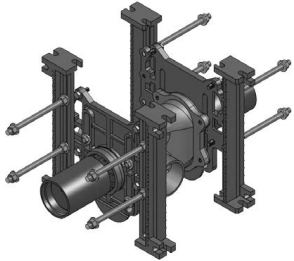

Location: _____

MC-10D

DOUBLE, HORIZONTAL ADJUSTABLE WATER CLOSET CARRIER (FOR SIPHON JET AND BLOWOUT TOILETS)

Specification: MIFAB® Series MC-10D Series double, horizontal, adjustable water closet carrier with lacquered cast iron fitting, 4" (102) no hub waste, 2" (51) no hub vent connection, lacquered cast iron gasketed adjustable faceplates, universal floor mounted cast iron foot supports, adjustable 8" tapered thread ABS nipples with integral test caps, neoprene bowl gaskets, hardware, threaded rod protectors and polished chrome plated finishing cap nuts.

Function: Used with back to back off the floor plumbing fixtures that are wall mounted and have no contact with the finished floor. The closet carrier is completely concealed within the wall and supports the load of the fixtures through a faceplate and foot support system that is anchored to the floor. Sanitation underneath the fixtures is more efficiently and economically maintained when installed off of the floor compared to floor mounted.

*MC-10 is tested to support a 500 lb. load with the rear anchor support.

SUFFIX	OPTIONAL VARIATIONS
-01	Neoprene bowl gasket (MC-10-PBG)
-1	Finishing / Tiling Frame (MC-10-1-PTFK)
-3	Rear anchor support (MC-10-3-PRSFK)
-10	Auxiliary support, recommended with nipple lengths over 12"(MC-10-AFS)
-12	12" tapered thread ABS nipple* (MC-10-PN12-31)
-13	All galvanized
-14	Vandal proof finish trim (MC-10-PFH-14)
-17	Test plug for custom cast iron nipples
-19	Nipple wrench (MC-10-PCW)
-20	Flush valve support (MC-10-FVS)
-22	Less fitting
-AH8	8" ABS nipple with adjustable horn (MC-10-PN8AH-31)