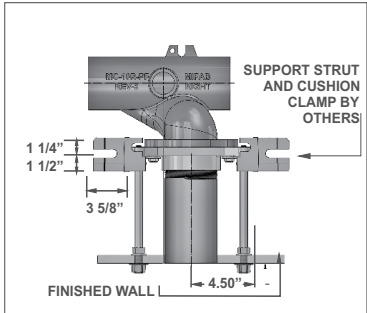

Location: _____

MC-10D

DOUBLE, HORIZONTAL ADJUSTABLE WATER CLOSET CARRIER (FOR SIPHON JET AND BLOWOUT TOILETS)

Specification: MIFAB® Series MC-10D Series double, horizontal, adjustable water closet carrier with lacquered cast iron fitting, 4" (102) no hub waste, 2" (51) no hub vent connection, lacquered cast iron gasketed adjustable faceplates, universal floor mounted cast iron foot supports, adjustable 8" tapered thread ABS nipples with integral test caps, neoprene bowl gaskets, hardware, threaded rod protectors and polished chrome plated finishing cap nuts.

Function: Used with back to back off the floor plumbing fixtures that are wall mounted and have no contact with the finished floor. The closet carrier is completely concealed within the wall and supports the load of the fixtures through a faceplate and foot support system that is anchored to the floor. Sanitation underneath the fixtures is more efficiently and economically maintained when installed off of the floor compared to floor mounted.

*MC-10 is tested to support a 500 lb. load with the rear anchor support.

SUFFIX	OPTIONAL VARIATIONS
-01	Neoprene bowl gasket (MC-10-PBG)
-1	Finishing / Tiling Frame (MC-10-1-PTFK)
-3	Rear anchor support (MC-10-3-PRSFK)
-10	Auxiliary support, recommended with nipple lengths over 12"(MC-10-AFS)
-12	12" tapered thread ABS nipple* (MC-10-PN12-31)
-13	All galvanized
-14	Vandal proof finish trim (MC-10-PFH-14)
-17	Test plug for custom cast iron nipples
-19	Nipple wrench (MC-10-PCW)
-20	Flush valve support (MC-10-FVS)
-22	Less fitting
-AH8	8" ABS nipple with adjustable horn (MC-10-PN8AH-31)