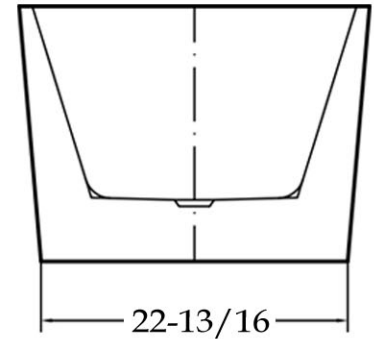

MAIDSTONE

[www.MaidstoneSupply.com](http://www.MaidstoneSupply.com)

Double End Freestanding Tub

Part No: 220AM47

Volume: 40 gal      Weight: 62 lbs

Contact Maidstone for additional information and specifications. For complete warranty information and a list of dealers visit [www.MaidstoneSupply.com](http://www.MaidstoneSupply.com). All products and specifications are subject to change without notice. Maidstone is not responsible for typographical and/or dimensional errors. Typographical errors are subject to correction.

Note: Rough-in dimensions may vary +/- 1/2" and are subject to change. No responsibility is assumed by Maidstone.