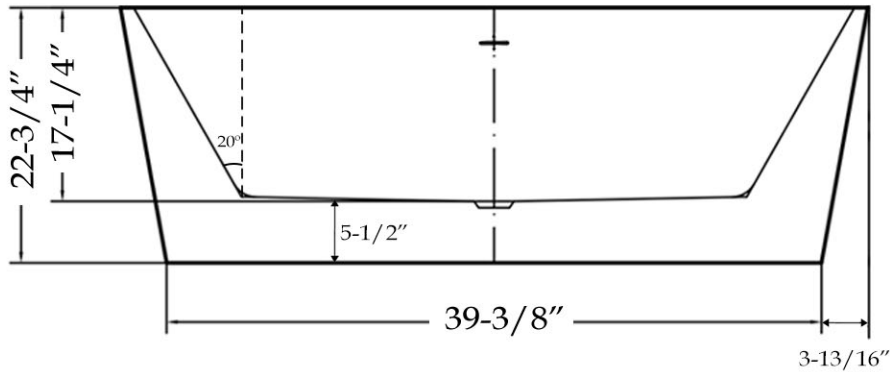

MAIDSTONE

[www.MaidstoneSupply.com](http://www.MaidstoneSupply.com)

Double End Freestanding Tub

Part No: 220AM47

Volume: 40 gal      Weight: 62 lbs

Contact Maidstone for additional information and specifications. For complete warranty information and a list of dealers visit [www.MaidstoneSupply.com](http://www.MaidstoneSupply.com). All products and specifications are subject to change without notice. Maidstone is not responsible for typographical and/or dimensional errors. Typographical errors are subject to correction.

Note: Rough-in dimensions may vary +/- 1/2" and are subject to change. No responsibility is assumed by Maidstone.