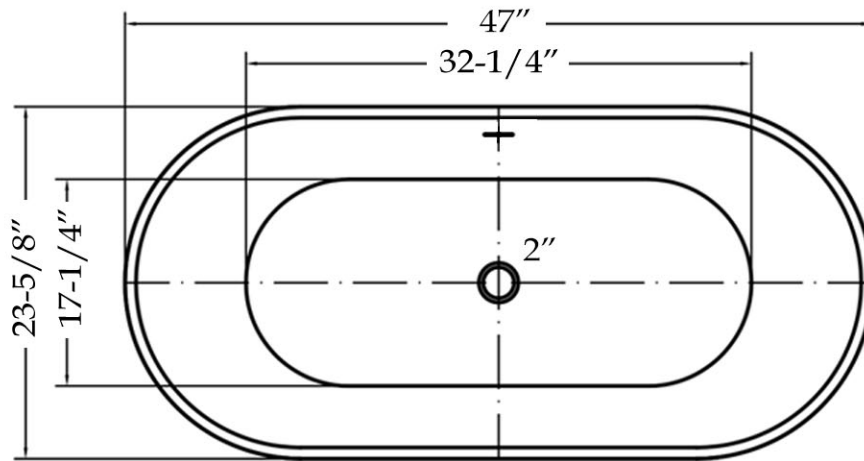

MAIDSTONE

[www.MaidstoneSupply.com](http://www.MaidstoneSupply.com)

Double End Freestanding Tub

Part No: 220AM47

Volume: 40 gal      Weight: 62 lbs

Contact Maidstone for additional information and specifications. For complete warranty information and a list of dealers visit [www.MaidstoneSupply.com](http://www.MaidstoneSupply.com). All products and specifications are subject to change without notice. Maidstone is not responsible for typographical and/or dimensional errors. Typographical errors are subject to correction.

Note: Rough-in dimensions may vary +/- 1/2" and are subject to change. No responsibility is assumed by Maidstone.