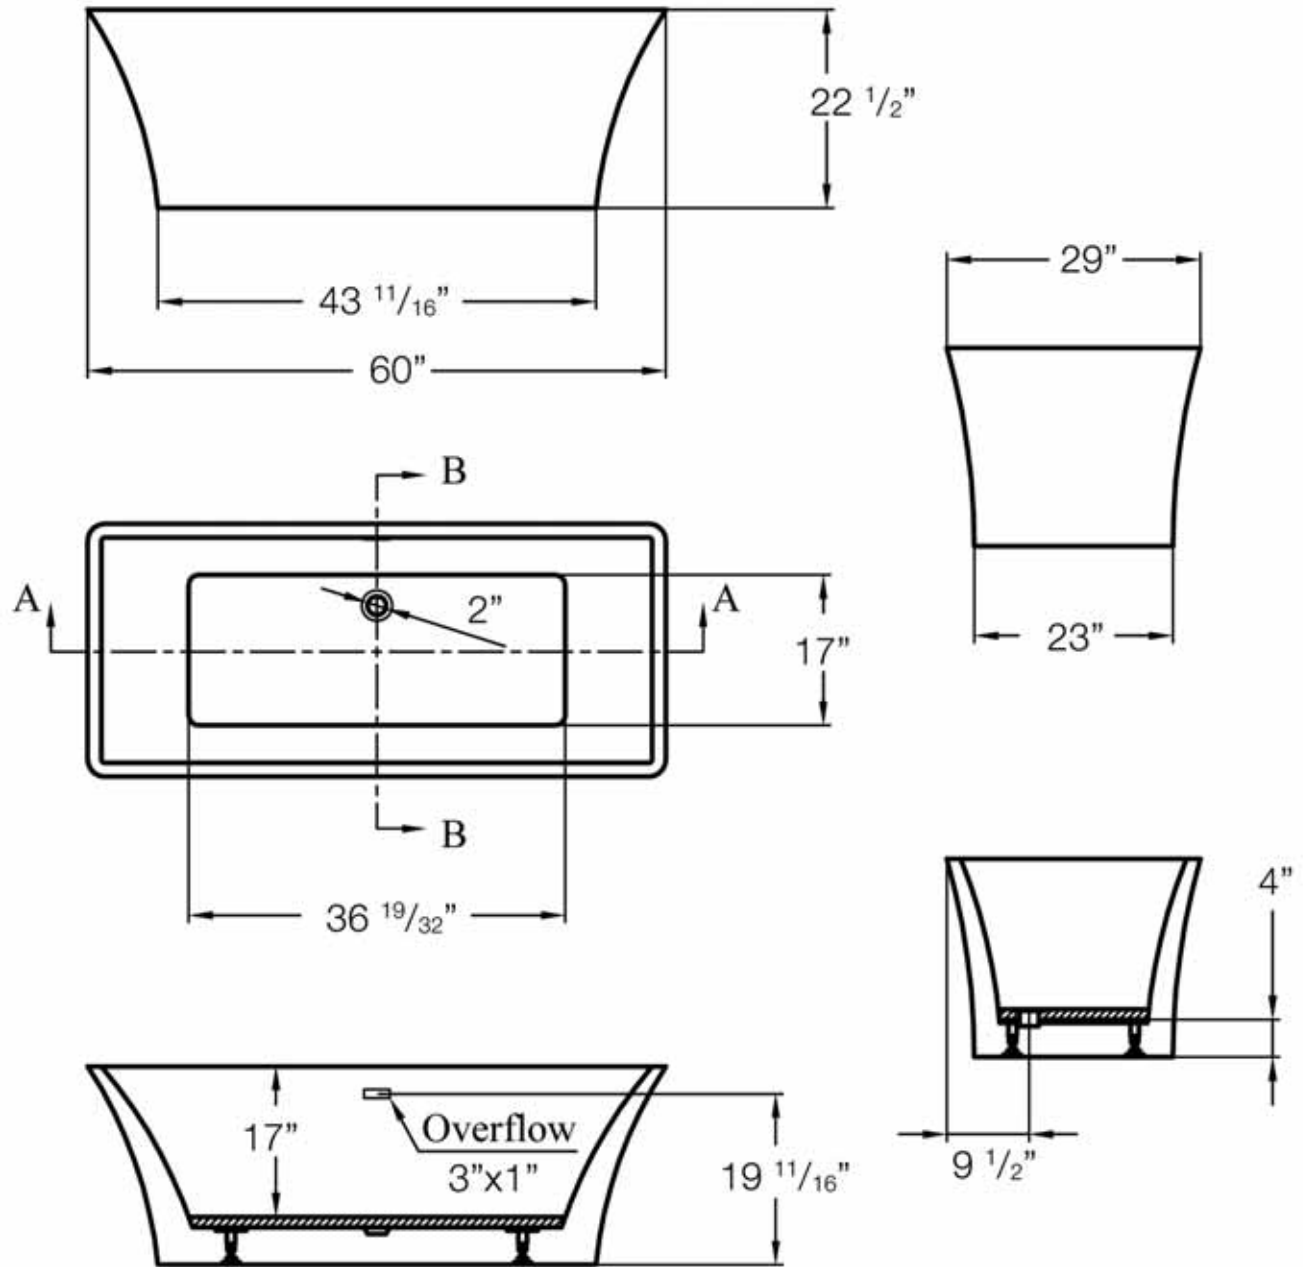

MAIDSTONE

www.MaidstoneSupply.com

Double End Freestanding Tub

Part No: 220HU60

Contact Maidstone for additional information and specifications. For complete warranty information and a list of dealers visit www.MaidstoneSupply.com. All products and specifications are subject to change without notice. Maidstone is not responsible for typographical and/or dimensional errors. Typographical errors are subject to correction.

Note: Rough-in dimensions may vary +/- 1/2" and are subject to change. No responsibility is assumed by Maidstone.