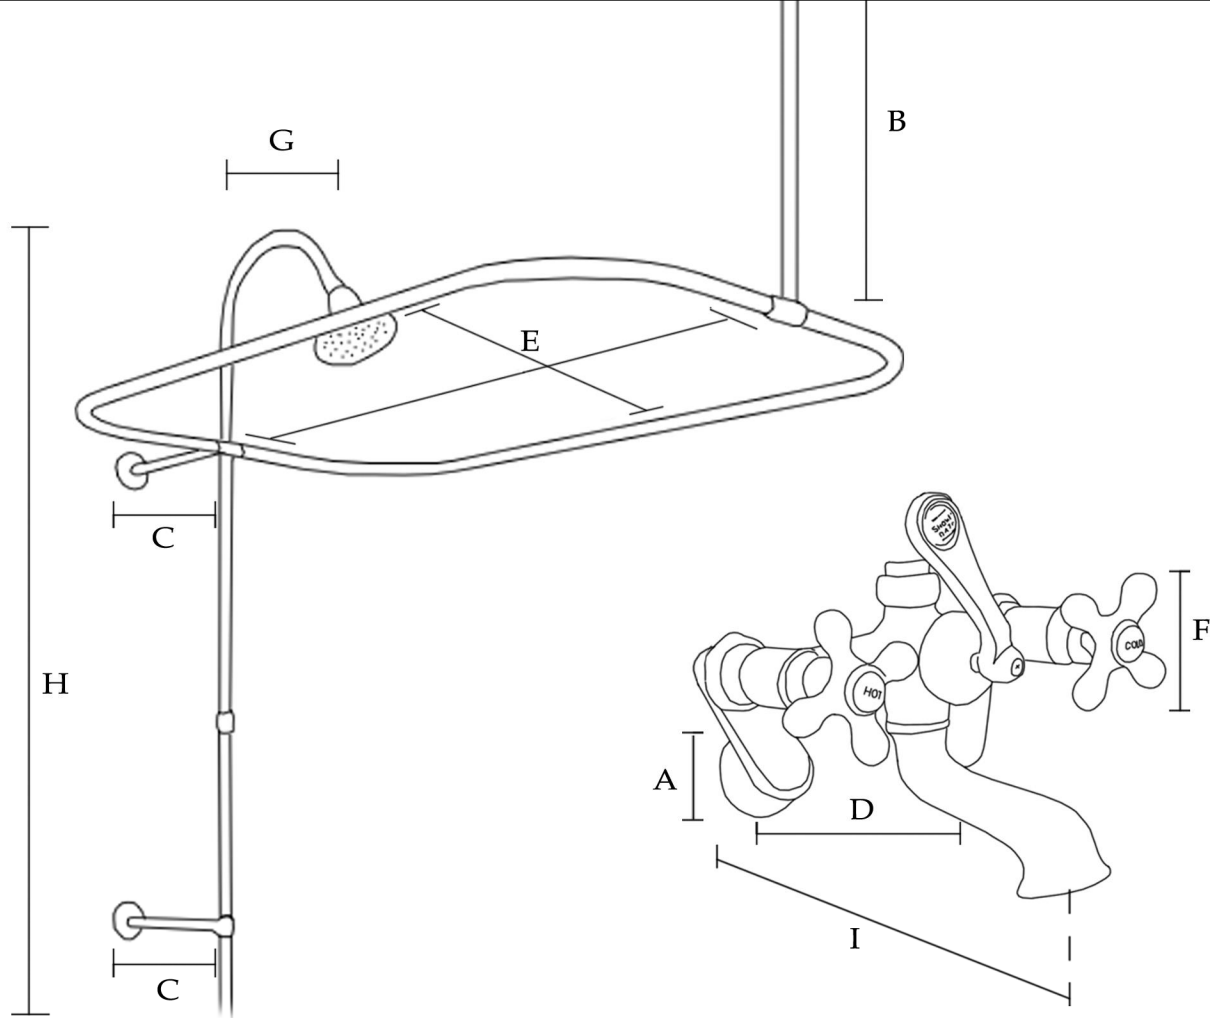

MAIDSTONE

www.MaidstoneSupply.com

Wall Mount Shower Enclosure

Part No:125-ETW1-MS

(A) Base: 2-1/4" OD	(D) Centers: 3" - 12" W	(G) Projection: 9" Reach
(B) Brace - Ceiling: 30" L	(E) Frame: 28" W x 54" L; 3/4" OD	(H) Riser: 65" H; 5/8" OD
(C) Brace - Wall: 10" L	(F) Handle: 3-9/16" L	(I) Spout: 7-1/2" Reach

Flow Rate: 7 gal/min

Contact Maidstone for additional information and specifications. For complete warranty information and a list of dealers visit www.MaidstoneSupply.com. All products and specifications are subject to change without notice. Maidstone is not responsible for typographical and/or dimensional errors. Typographical errors are subject to correction.

Note: Rough-in dimension