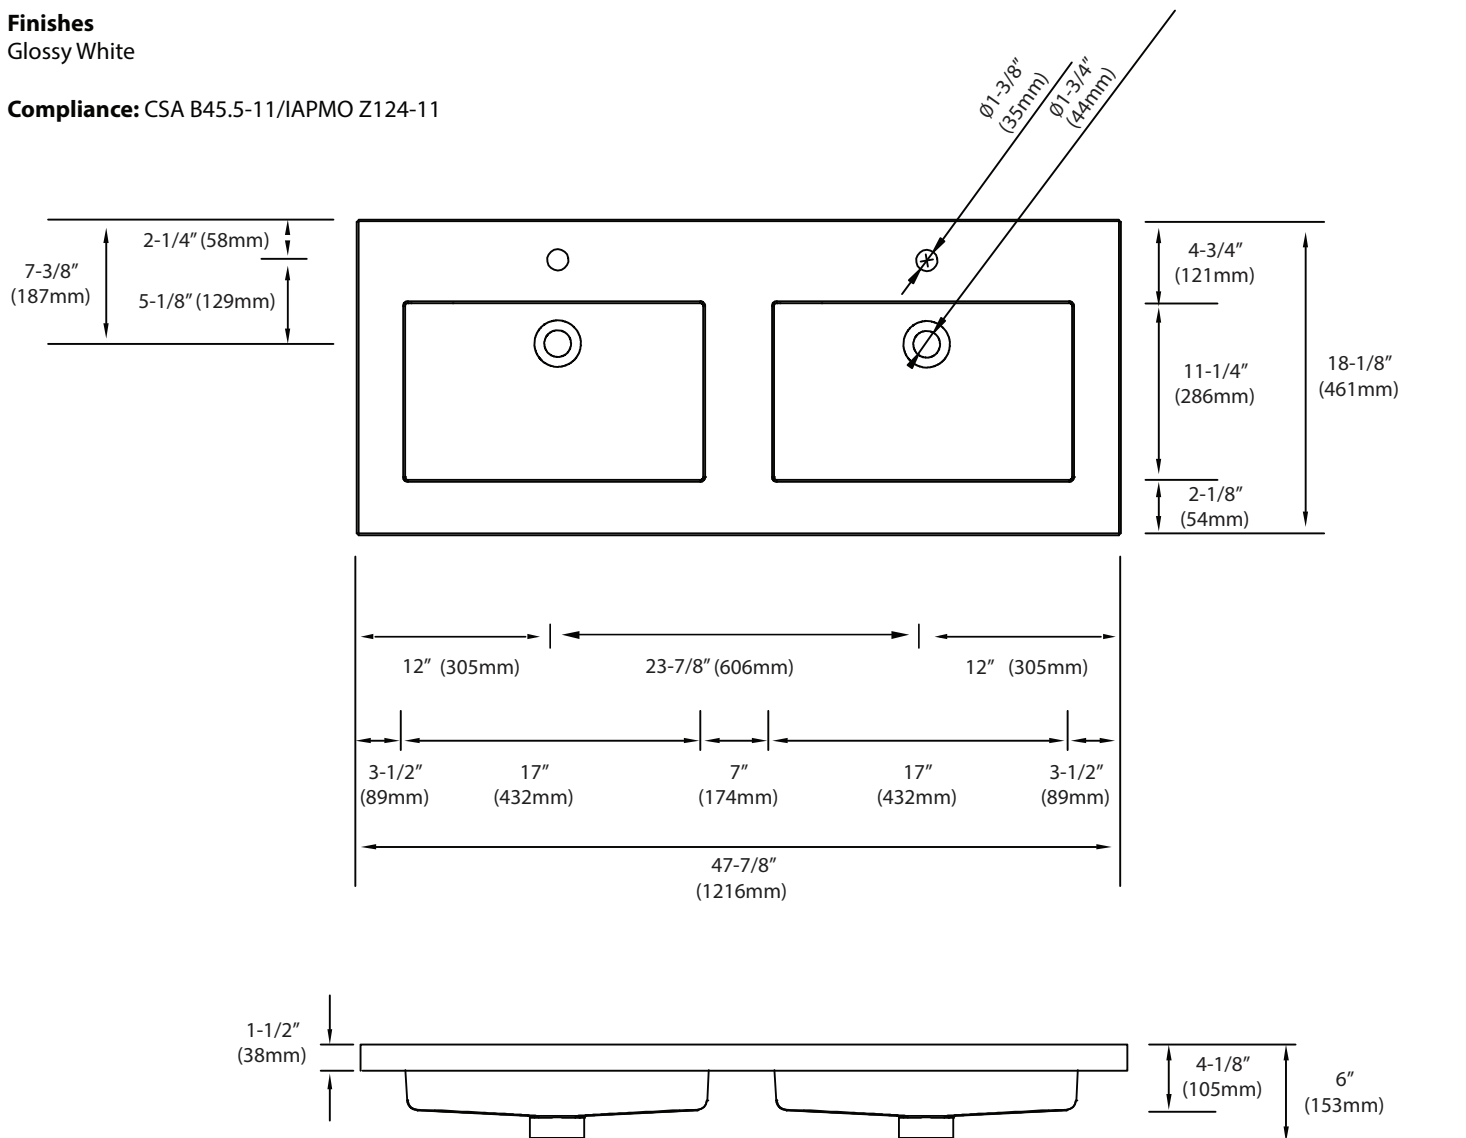

X-Stone Top/Basin - 48" Double Bowl

Specification & Installation Guide

Features

- X-Stone countertop and basin
- Size: 47-7/8"(1216mm)L x 18-1/8"(461mm)W x 1-1/2"(38mm)H
- Material: Solid Surface
- Overflow: Yes
- 4"H Backsplash & sidesplash: Optional
- Single faucet: XTU1815-48-210-WH (as shown)
- 8" widespread: XTU1815-48-230-WH
- No faucet hole: XTU1815-48-200-WH
- Packaging Dimensions: 51"x 21-1/8" x 8-1/2"
- Gross Weight: 59 lbs. / 27 kgs.

Finishes

Glossy White

Compliance: CSA B45.5-11/IAPMO Z124-11

For clarification, please contact Madeli Customer Care at (800)-819-6988 or (305)-718-8817 Ext. 1

All dimensions are approximate and subject to standard tolerance. Specifications subject to change without prior notice.