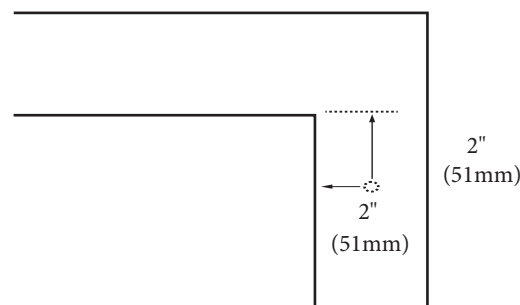

- QSA1812-60-110-XX - Single faucet (as shown)
- QSA1812-60-130-XX - 8" widespread

Quartzstone Countertop – 60" Single

Specification & Installation Guide

FEATURES

- Design: Quartzstone Countertop
- Material: Quartz composite.
- Dimension: 59-1/2" (1512 mm)L x 18-5/16" (465 mm)W x 1-1/4" (30 mm)H
- Two basins cut-out for Madeli under mount sink CB-1813.
- Faucet hole(s): Single or 8" widespread.
- Backsplash is not included.
- Packaging Dimensions: 63" (1600 mm) x 21" (534 mm) x 4" (102 mm)
- Gross Weight: 82 lbs (38 kg)

FINISHES

- White (WH)
- Soft-Grey (SG)
- White Carrara (WC)

TOP VIEW

UNDER SIDE VIEW (CLIP POSITIONS)

For clarification, please contact Madeli Customer Care at (800)-819-6988 or (305)-718-8817 Ext. 1

All dimensions are approximate and subject to standard tolerance. Specifications subject to change without prior notice.