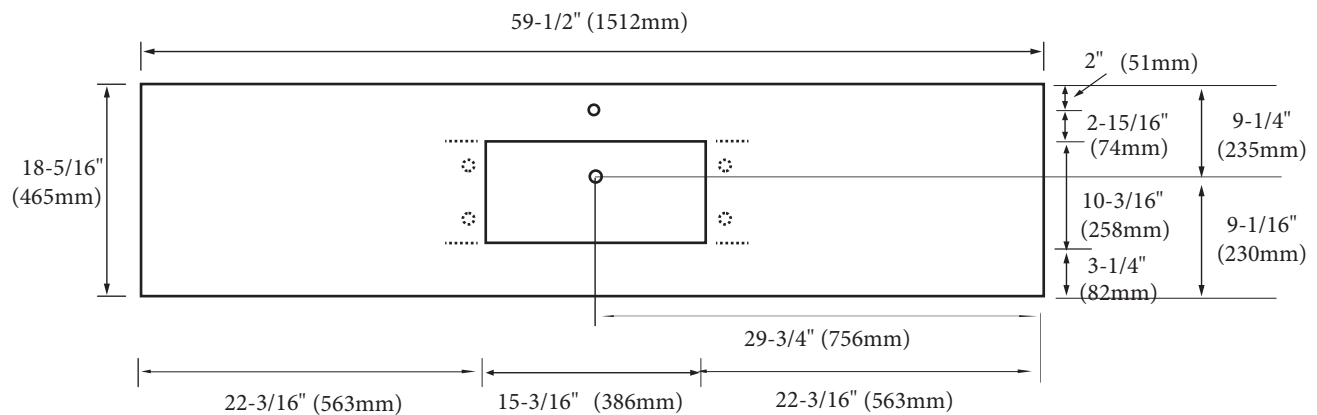

- QSA1812-60-110-XX - Single faucet (as shown)
- QSA1812-60-130-XX - 8" widespread

Quartzstone Countertop – 60" Single

Specification & Installation Guide

FEATURES

- Design: Quartzstone Countertop
- Material: Quartz composite.
- Dimension: 59-1/2" (1512 mm)L x 18-5/16" (465 mm)W x 1-1/4" (30 mm)H
- Two basins cut-out for Madeli under mount sink CB-1813.
- Faucet hole(s): Single or 8" widespread.
- Backsplash is not included.
- Packaging Dimensions: 63" (1600 mm) x 21" (534 mm) x 4" (102 mm)
- Gross Weight: 82 lbs (38 kg)

FINISHES

- White (WH)
- Soft-Grey (SG)
- White Carrara (WC)

TOP VIEW

UNDER SIDE VIEW (CLIP POSITIONS)

For clarification, please contact Madeli Customer Care at (800)-819-6988 or (305)-718-8817 Ext. 1

All dimensions are approximate and subject to standard tolerance. Specifications subject to change without prior notice.