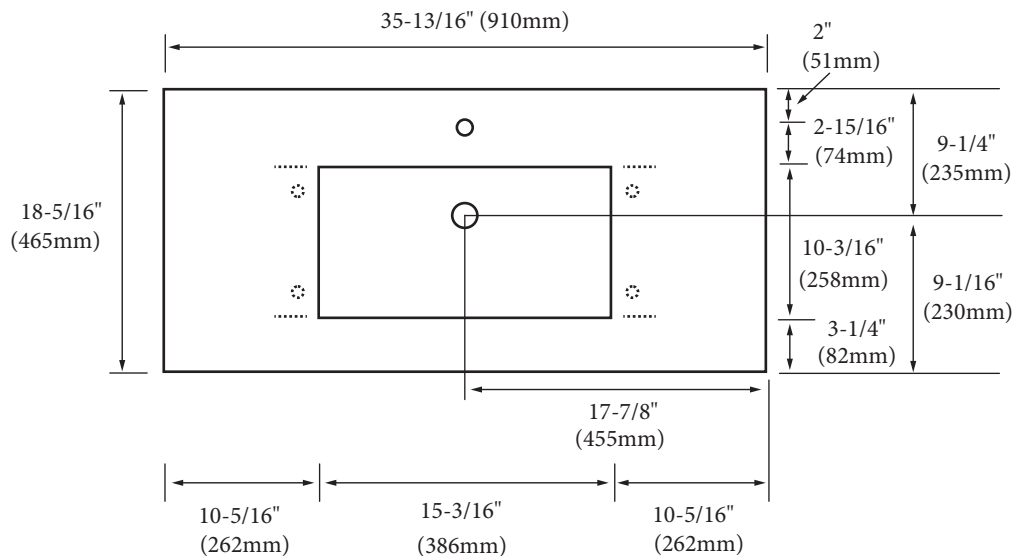

- QSA1812-36-110-XX - Single faucet (as shown)
- QSA1812-36-130-XX - 8" widespread

### FEATURES

- Design: Quartzstone Countertop
- Material: Quartz composite.
- Dimension: 35-13/16" (910 mm)L x 18-5/16" (465 mm)W x 1-1/4" (30 mm)H
- Basin cut-out for Madeli under mount sink CB-1813.
- Faucet hole(s): Single or 8" widespread.
- Backsplash is not included.
- Packaging Dimensions: 39" (991 mm) x 21" (534 mm) x 4" (102 mm)
- Gross Weight: 54 lbs (25 kg)

### UNDER SIDE VIEW (CLIP POSITIONS)

**For clarification, please contact Madeli Customer Care at (800)-819-6988 or (305)-718-8817 Ext. 1**

All dimensions are approximate and subject to standard tolerance. Specifications subject to change without prior notice.