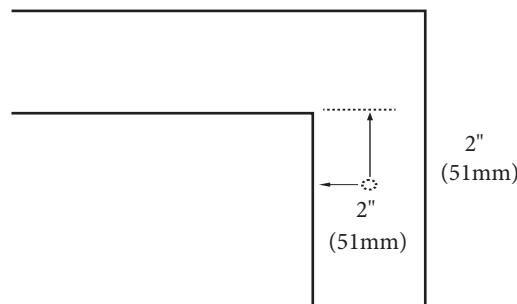

For clarification, please contact Madeli Customer Care at (800)-819-6988 or (305)-718-8817 Ext. 1

All dimensions are approximate and subject to standard tolerance. Specifications subject to change without prior notice.