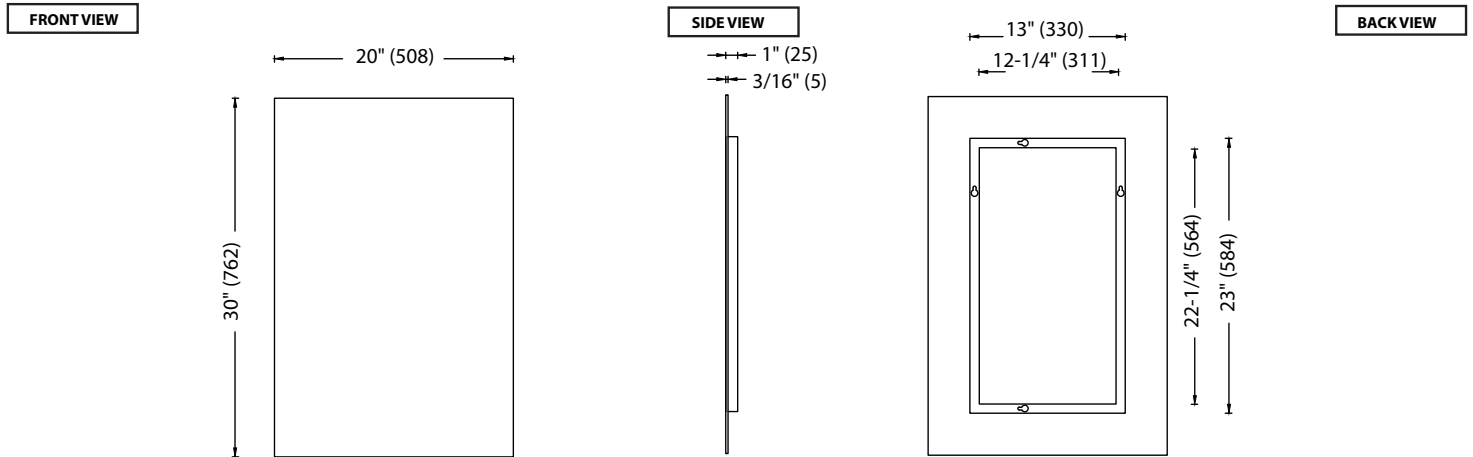

The Vetro Mirror Collection

Specification & Installation Guide

RL-VT2030-003-AL

Features

- Wall hung 20" x 30" frameless mirror
- Designer "floating" look - 3/4" off the wall
- Dual installation: mirror can be hung in long or short direction
- Size: 30"(762 mm)H x 13/16"(20 mm)D x 20"(508 mm)W or 20"(508 mm)H x 13/16"(20 mm)D x 30"(762 mm)W
- Frameless with aluminum base
- Copper free mirror and GreenShield™ protective backing

Package dimension

23" x 33" x 6"

Gross weight

20 lbs / 9 kgs

RL-VT2430-003-AL

Features

- Wall hung 24" x 30" frameless mirror
- Designer "floating" look - 3/4" off the wall
- Dual installation: mirror can be hung in long or short direction
- Size: 30"(762 mm)H x 13/16"(20 mm)D x 24"(610 mm)W or 24"(610 mm)H x 13/16"(20 mm)D x 30"(762 mm)W
- Frameless with aluminum base
- Copper free mirror and GreenShield™ protective backing

Package dimension

27" x 33" x 6"

Gross weight

18 lbs / 8 kgs

For clarification, please contact Madeli Customer Care at (800)-819-6988 or (305)-718-8817 Ext. 1

All dimensions are approximate and subject to standard tolerance. Specifications subject to change without prior notice.