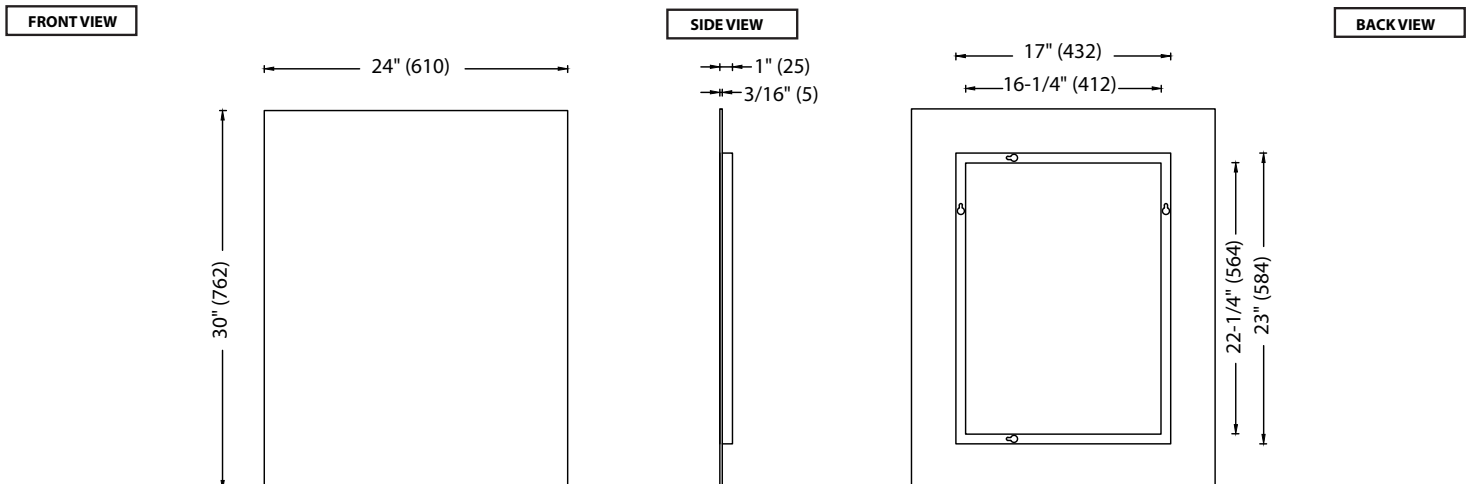

The Vetro Mirror Collection

Specification & Installation Guide

RL-VT2030-003-AL

Features

- Wall hung 20" x 30" frameless mirror
- Designer "floating" look - 3/4" off the wall
- Dual installation: mirror can be hung in long or short direction
- Size: 30"(762 mm)H x 13/16"(20 mm)D x 20"(508 mm)W or 20"(508 mm)H x 13/16"(20 mm)D x 30"(762 mm)W
- Frameless with aluminum base
- Copper free mirror and GreenShield™ protective backing

Package dimension

23" x 33" x 6"

Gross weight

20 lbs / 9 kgs

RL-VT2430-003-AL

Features

- Wall hung 24" x 30" frameless mirror
- Designer "floating" look - 3/4" off the wall
- Dual installation: mirror can be hung in long or short direction
- Size: 30"(762 mm)H x 13/16"(20 mm)D x 24"(610 mm)W or 24"(610 mm)H x 13/16"(20 mm)D x 30"(762 mm)W
- Frameless with aluminum base
- Copper free mirror and GreenShield™ protective backing

Package dimension

27" x 33" x 6"

Gross weight

18 lbs / 8 kgs

For clarification, please contact Madeli Customer Care at (800)-819-6988 or (305)-718-8817 Ext. 1

All dimensions are approximate and subject to standard tolerance. Specifications subject to change without prior notice.