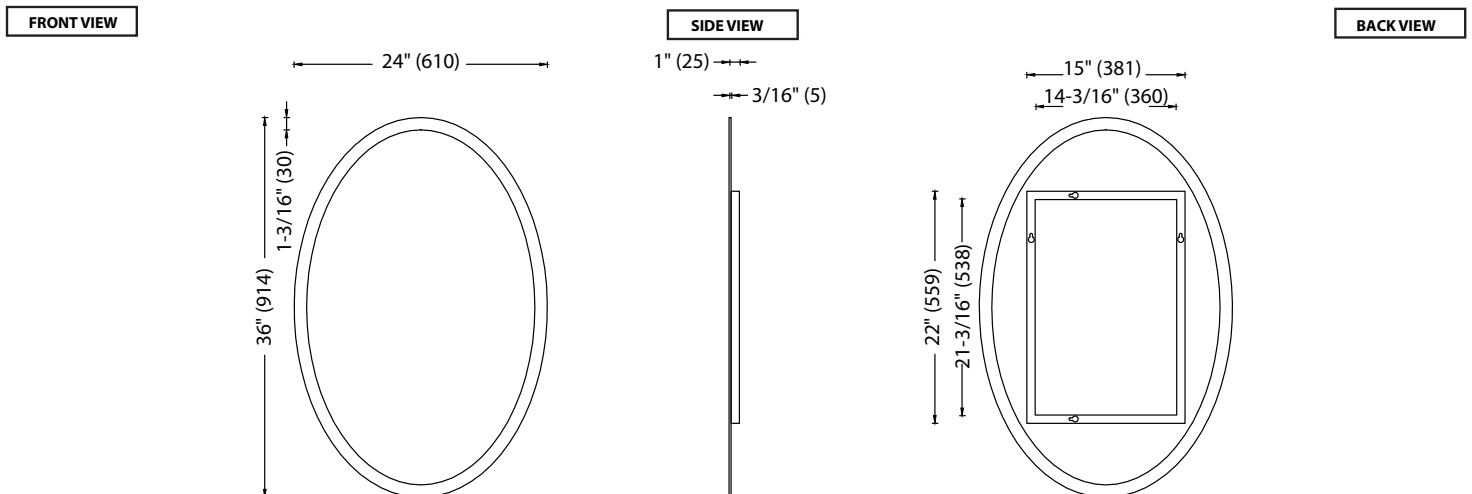

The "evO" Mirror Collection

Specification & Installation Guide

RL-EV2436-003-AL

Features

- Wall hung oval frameless mirror
- Designer "floating" look - 3/4" off the wall
- Size: 36"(914 mm)H x 13/16"(20 mm)D x 24"(610 mm)W
- Plain mirror with aluminum base
- Copper free mirror and GreenShield™ protective backing

Package dimension

27" x 39" x 6"

Gross weight

20 lbs / 9 kgs

RL-EV2436-F03-AL

Features

- Wall hung oval frameless mirror
- Designer "floating" look - 3/4" off the wall
- Size: 36"(914 mm)H x 13/16"(20 mm)D x 24"(610 mm)W
- Frameless DualFrost™ etched mirror edges with aluminum base
- Copper free mirror and GreenShield™ protective backing

Package dimension

27" x 39" x 6"

Gross weight

20 lbs / 9 kgs

For clarification, please contact Madeli Customer Care at (800)-819-6988 or (305)-718-8817 Ext. 1

All dimensions are approximate and subject to standard tolerance. Specifications subject to change without prior notice.