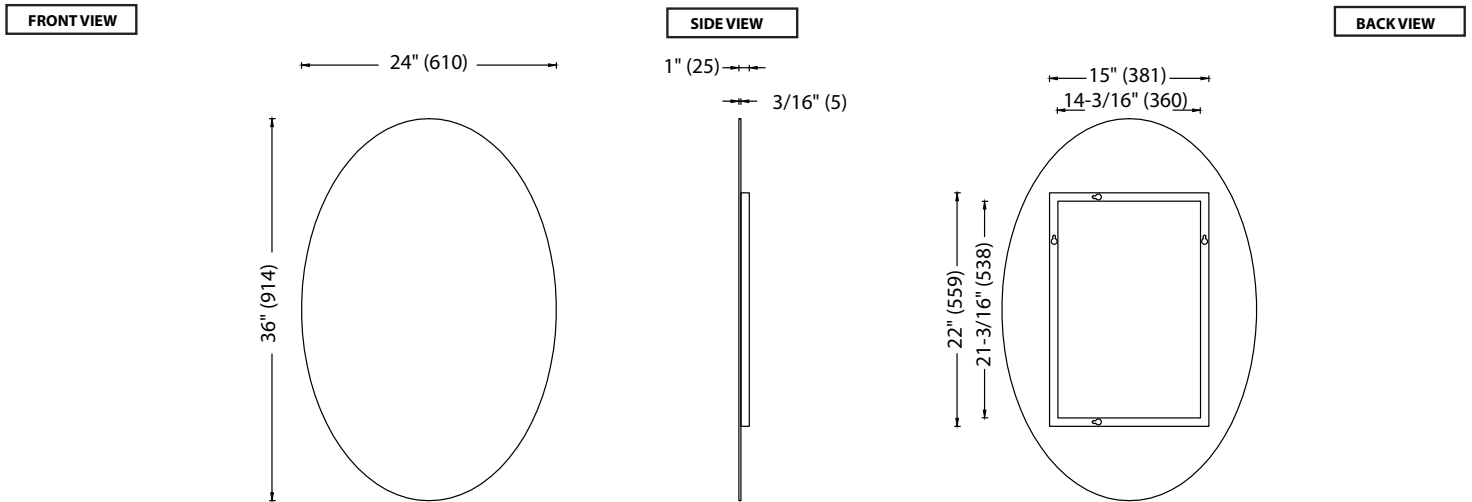

The "evO" Mirror Collection

Specification & Installation Guide

RL-EV2436-003-AL

Features

- Wall hung oval frameless mirror
- Designer "floating" look - 3/4" off the wall
- Size: 36"(914 mm)H x 13/16"(20 mm)D x 24"(610 mm)W
- Plain mirror with aluminum base
- Copper free mirror and GreenShield™ protective backing

Package dimension

27" x 39" x 6"

Gross weight

20 lbs / 9 kgs

RL-EV2436-F03-AL

Features

- Wall hung oval frameless mirror
- Designer "floating" look - 3/4" off the wall
- Size: 36"(914 mm)H x 13/16"(20 mm)D x 24"(610 mm)W
- Frameless DualFrost™ etched mirror edges with aluminum base
- Copper free mirror and GreenShield™ protective backing

Package dimension

27" x 39" x 6"

Gross weight

20 lbs / 9 kgs

For clarification, please contact Madeli Customer Care at (800)-819-6988 or (305)-718-8817 Ext. 1

All dimensions are approximate and subject to standard tolerance. Specifications subject to change without prior notice.