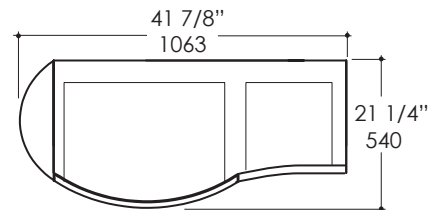

Product Specifications:

Notes:

Drawings provided herein are meant to give the user an idea of the product and are not made to scale. The size in inches is rounded up to the nearest 1/16". Slight variances can often occur with porcelain and woodwork. Therefore, LACAVA will not be held responsible for any cutouts, countertops, or furniture made without the actual product or template from LACAVA. Differences in color, grain, appearance and texture are inherent in all natural woodwork, and should be expected. Variances in these qualities are not deemed manufacturing defects, and will not be accepted as valid reasons to return or exchange any LACAVA woodwork. Plumbing specifications are only a guideline and may need to be altered based on the application.