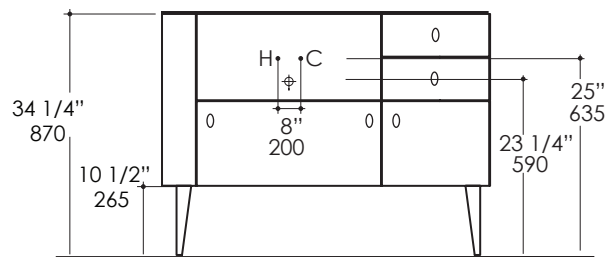

Flou Vanity

Item #MB130DX/MB130SX

Features:

- Free standing undercounter wood vanity with solid wood legs
- One large bottom drawer, two small drawers, and one door
- Options: Sink on left (-DX) or sink on right (-SX)
- Soft close drawer slides and concealed European hinges
- Door knobs included in Brushed Nickel finish
- Countertop & washbasin sold separately
- Handmade in USA
- Manufactured with low VOC finishes and wood from renewable forests
- Freight class 5 based on the Lacava Freight Program

Recommended Accessories:

- Item #MB130T: Countertop for Flou vanity #MB130
- Cutout for washbasin #33LA
- Faucet hole options: None, One, Two, or Three in 8" spread
- Stone backsplash #AV500 sold separately
- Item #33LA: Undermounted oval washbasin with overflow
- Recommended oversized European drain (i.e. item #7100-12, 7100-13OF or 7100-16OF)
- Finish options: White (-001) or Biscuit (-002)
- Undermounting clips included

Product Specifications:

Notes:

Drawings provided herein are meant to give the user an idea of the product and are not made to scale. The size in inches is rounded up to the nearest 1/16". Slight variances can often occur with porcelain and woodwork. Therefore, LACAVA will not be held responsible for any cutouts, countertops, or furniture made without the actual product or template from LACAVA. Differences in color, grain, appearance and texture are inherent in all natural woodwork, and should be expected. Variances in these qualities are not deemed manufacturing defects, and will not be accepted as valid reasons to return or exchange any LACAVA woodwork. Plumbing specifications are only a guideline and may need to be altered based on the application.