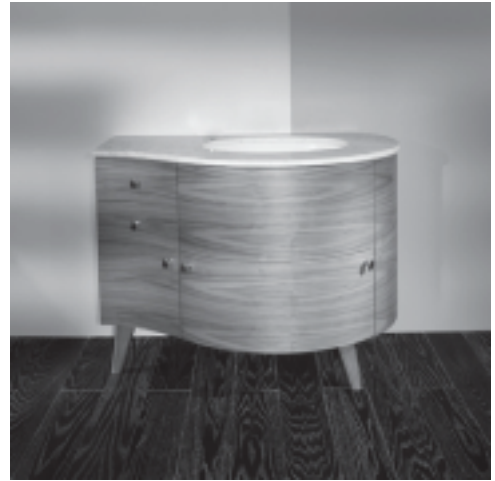

Flou Vanity

Item #MB130DX/MB130SX

Features:

- Free standing undercounter wood vanity with solid wood legs
- One large bottom drawer, two small drawers, and one door
- Options: Sink on left (-DX) or sink on right (-SX)
- Soft close drawer slides and concealed European hinges
- Door knobs included in Brushed Nickel finish
- Countertop & washbasin sold separately
- Handmade in USA
- Manufactured with low VOC finishes and wood from renewable forests
- Freight class 5 based on the Lacava Freight Program

Recommended Accessories:

- Item #MB130T: Countertop for Flou vanity #MB130
- Cutout for washbasin #33LA
- Faucet hole options: None, One, Two, or Three in 8" spread
- Stone backsplash #AV500 sold separately
- Item #33LA: Undermounted oval washbasin with overflow
- Recommended oversized European drain (i.e. item #7100-12, 7100-13OF or 7100-16OF)
- Finish options: White (-001) or Biscuit (-002)
- Undermounting clips included