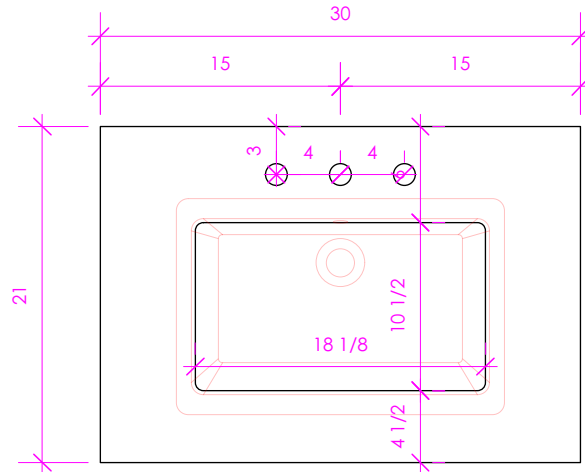

### FEATURES:

- EASED EDGES
- USED WITH **5062UN** SINK (SOLD SEPARATELY)
- PROUDLY HANDMADE IN THE USA