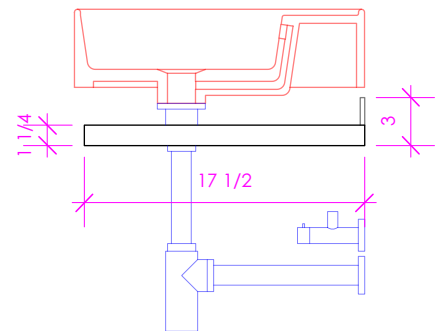

LACAVA

AQUA TOWEL BAR

ATB-24

FEATURES:

- WELDED METAL TOWEL BAR
- WALL MOUNTED
- USED BELOW **5211, 5231, 5241L/R, OR 5464**
- SINK (SOLD SEPARATELY)
- PROUDLY HANDMADE IN THE USA

FINISHES:

WOOD:

STANDARD:

METAL:

21 - BRUSHED STAINLESS STEEL
10 - POLISHED STAINLESS STEEL
51 - BRUSHED BRASS
44 - MATTE BLACK

LACAVA reserves the right to revise any dimension or information on this sheet without notice. Dimensions are nominal and may vary within an industry accepted tolerance of 1/4". Cabinets with 'vanity top' sinks are made to the matching sink and dimensions may vary. LACAVA is not responsible for any cutouts, countertops, or furniture made without the actual product or template. Differences in color, grain, appearance, and texture are inherent in all natural woodwork and should be expected. Variances in these qualities are not deemed manufacturing defects and will not be accepted as valid reasons for return or exchanges. Plumbing specifications are only a guideline and may need alteration based on application.