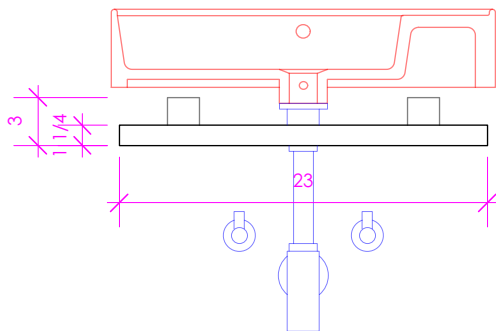

LACAVA

AQUA TOWEL BAR

ATB-24

FEATURES:

- WELDED METAL TOWEL BAR
- WALL MOUNTED
- USED BELOW **5211, 5231, 5241L/R, OR 5464**
- SINK (SOLD SEPARATELY)
- PROUDLY HANDMADE IN THE USA

FINISHES:

WOOD:

STANDARD: