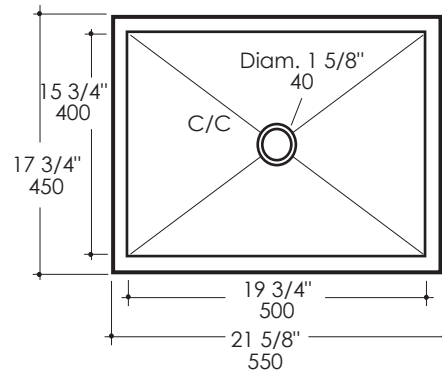

### Features:

- Stainless steel lavatory without overflow
- Under-counter or self-rimming installation
- Recommended oversized European drain (i.e. item #7100-13 or 7100-16)
- 16 gauge stainless steel
- Current cut-out template can be requested
- Can be installed to meet ADA compliance

#### Notes:

Drawings provided herein are meant to give the user an idea of the product and are not made to scale. The size in inches is rounded up to the nearest  $\frac{1}{16}''$ . Slight variances can often occur with porcelain and woodwork. Therefore, LACAVA will not be held responsible for any cutouts, countertops, or furniture made without the actual product or template from LACAVA.