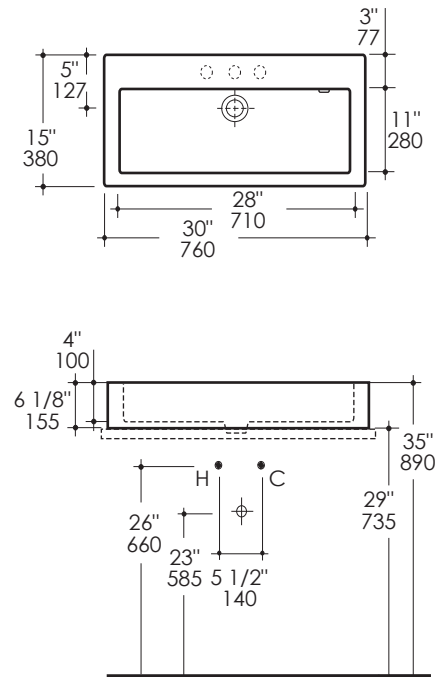

LUCE Lavatory Item #5105

Features:

- Solid surface lavatory with overflow
- Vessel installation
- Faucet hole diameter is 1 3/8"
- European-size drain recommended(i.e. item #7100-16OF or 7100-12)
- Most standard American drains can also be used
- Material is heat, stain, scratch, chemical, and impact resistant
- Weight: 45 lbs.
- Can be installed to meet ADA compliance

Recommended Accessories:

- Item #5105B: Wall-mount under-counter vanity with three drawers and one door
- Item #5105C: Wall-mount undercounter vanity with large wood pull on one drawer

Finish Options:

- 001G - Gloss White
- 001M - Matte White

Faucet Hole Options:

- 00 - None
- 01 - One
- 02 - Two - center and right
- 03 - Three in 8" spread

Product Specifications:

Notes:

Drawings provided herein are meant to give the user an idea of the product and are not made to scale. The size in inches is rounded up to the nearest 1/16". Slight variances can often occur with porcelain and woodwork. Therefore, LACAVA will not be held responsible for any cutouts, countertops, or furniture made without the actual product or template from LACAVA.