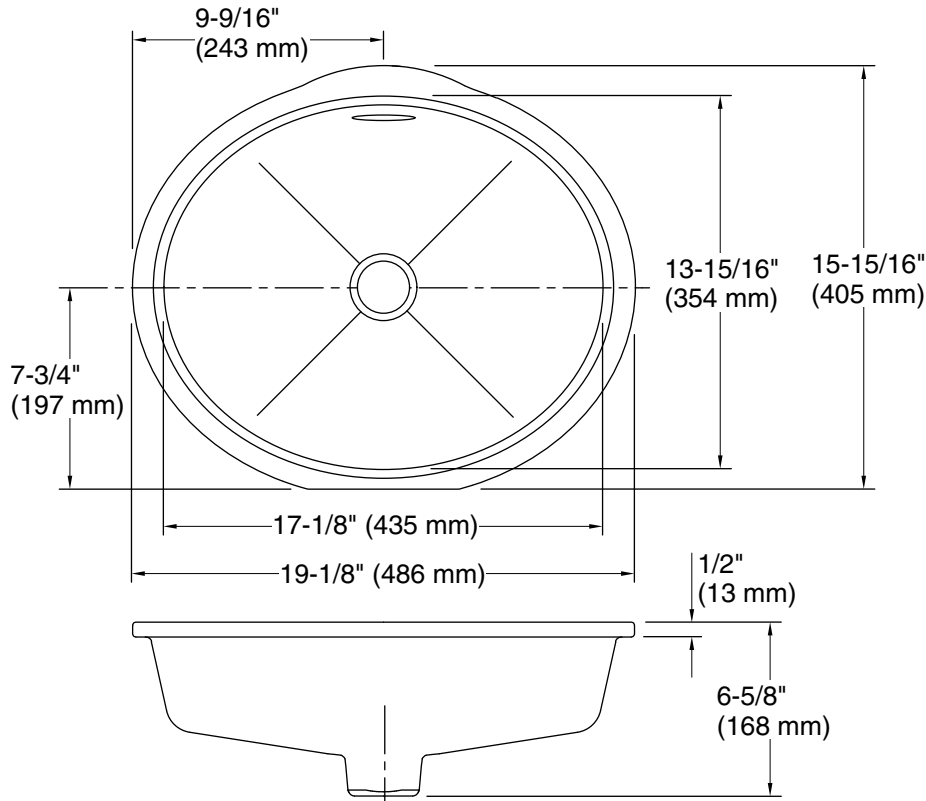

KALLISTA® Perfect Under-Mount Basin, Centric Oval

FEATURES

- Vitreous china
- Under-mount with slotted overflow
- Glazed underside (P74232)
- Includes mounting hardware
- Complements transitional KALLISTA collections

CODES/STANDARDS APPLICABLE

1. Specified model meets or exceeds the following:
2. ASME A112.19.2/CSA B45.1
   - ADA
   - ICC/ANSI A117.1
   - IAPMO/cUPC

P74231

P74232

ADA

Recommended ADA Installation