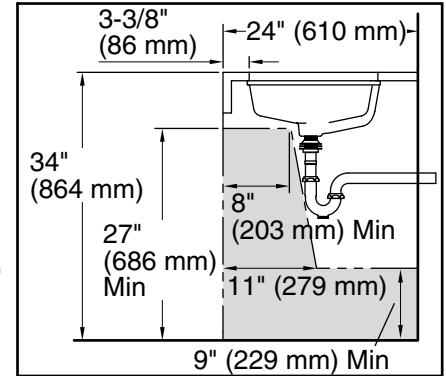

KALLISTA® Perfect Under-Mount Basin, Centric Oval

FEATURES

- Vitreous china
- Under-mount with slotted overflow
- Glazed underside (P74232)
- Includes mounting hardware
- Complements transitional KALLISTA collections

CODES/STANDARDS APPLICABLE

1. Specified model meets or exceeds the following:
2. ASME A112.19.2/CSA B45.1
   - ADA
   - ICC/ANSI A117.1
   - IAPMO/cUPC

P74231

P74232

ADA

Recommended ADA Installation