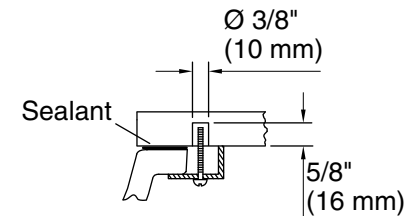

Stone Installation

PRODUCT INFORMATION

Fixture*:	
Basin Area	17" (432 mm) x 14" (356 mm)
Water Depth	3-5/8" (92 mm)
Drain Hole	Ø 1-3/4" (44 mm)
*Approximate measurements for comparison only.	
Included Components: Basin Clamp Assembly	
Cutout Template	1293871-7