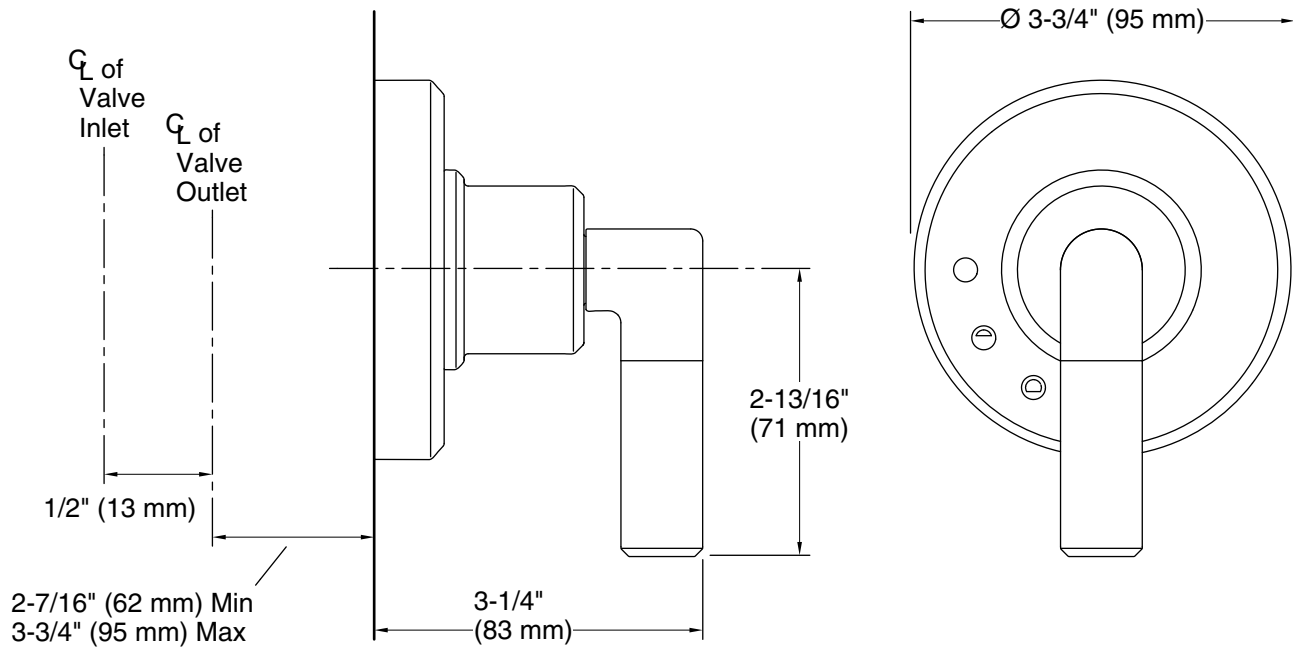

KALLISTA® Pure Paletta™ Volume Control Valve Trim

FEATURES

- Solid brass construction for durability and reliability
- Volume control valve allows the user to customize their shower experience
- Complements the Pure Paletta collection

CODES/STANDARDS APPLICABLE

Specified model meets or exceeds the following:

- ASME A112.18.1/CSA B125.1
- ICC/ANSI A117.1
- ADA*
- OBC*
- CSA B651*

ADA **CSA B651** **OBC**

* Compliant when installed to the specific requirement of this regulation

P24926

SPECIFIED MODEL

SPECIFIED MODEL		FINISHES		
Model	Description	Finishes		
P24926-LV	Pure Paletta Volume Control Valve Trim, Lever Handle	<input type="checkbox"/> CP Polished Chrome	<input type="checkbox"/> AD Nickel Silver	<input type="checkbox"/> AG Brushed Nickel
		<input type="checkbox"/> BZ Antique Bronze	<input type="checkbox"/> ULB Unlacquered Brass	
Required Rough-in				
P29527-00	1/2" Volume Control	<input type="checkbox"/> NA		
P29528-00	3/4" Volume Control	<input type="checkbox"/> NA		