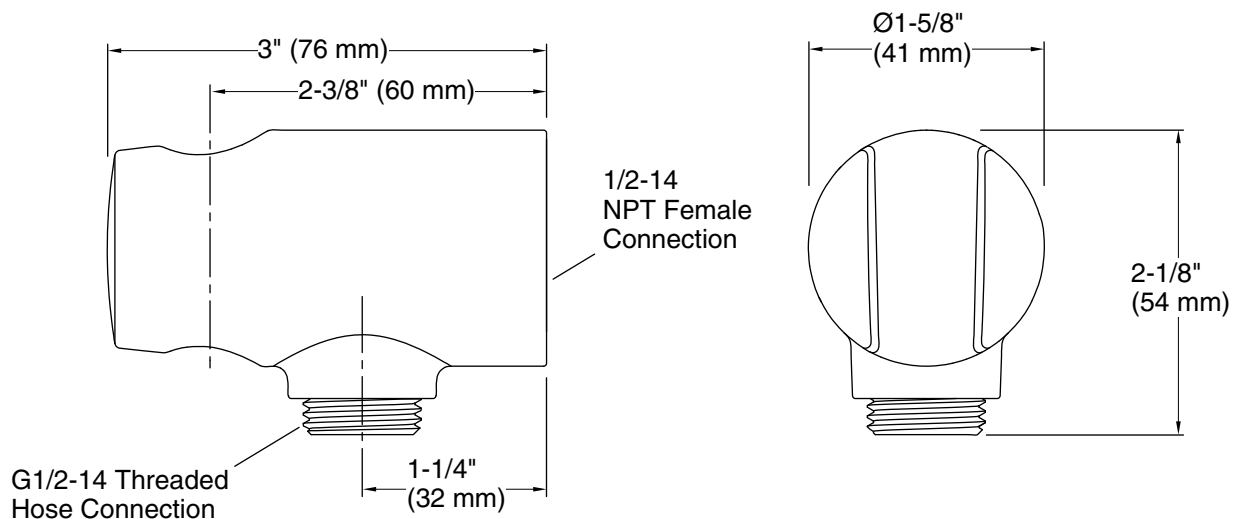

FEATURES

- Solid metal construction for durability and reliability
- Integrated supply and holder
- Clean look with reduced number of components needed in the shower space
- Complements Contemporary Kallista faucets and fixtures

CODES/STANDARDS APPLICABLE

- Specified model meets or exceeds the following:
- ASME A112.18.1/CSA B125.1
 - ICC/ANSI A117.1
 - IAPMO/cUPC

P21652

SPECIFIED MODEL				
Model	Description	Finishes		
P21652-00	Contemporary Wall Bracket with Integrated Supply Elbow	<input type="checkbox"/> CP Polished Chrome	<input type="checkbox"/> AD Nickel Silver	<input type="checkbox"/> AG Brushed Nickel
		<input type="checkbox"/> BZ Antique Bronze	<input type="checkbox"/> GN Gunmetal	<input type="checkbox"/> ULB Unlaquored Brass
		<input type="checkbox"/> Bronze	<input type="checkbox"/> Black Nickel	