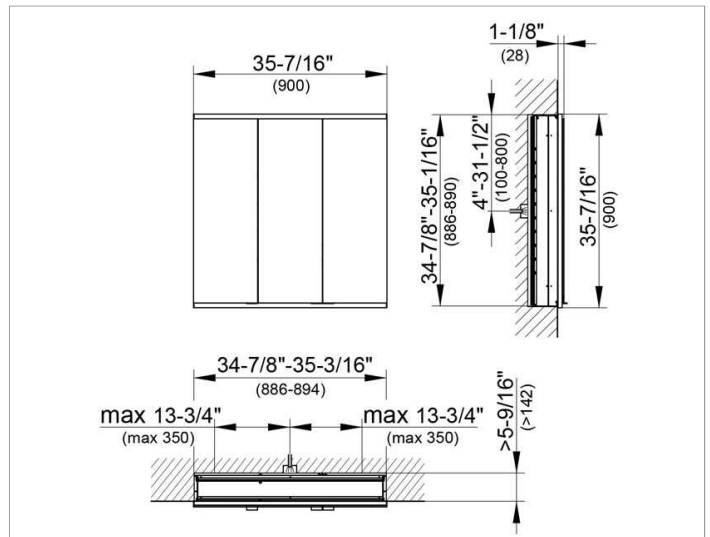

Royal Modular 2.0
800310091105000 Mirror cabinet

PRODUCT

DRAWING

EEK: A++, A+, A,

SURFACE

silver anodized

DIMENSION

35,43 x 35,43 x 6,3 "